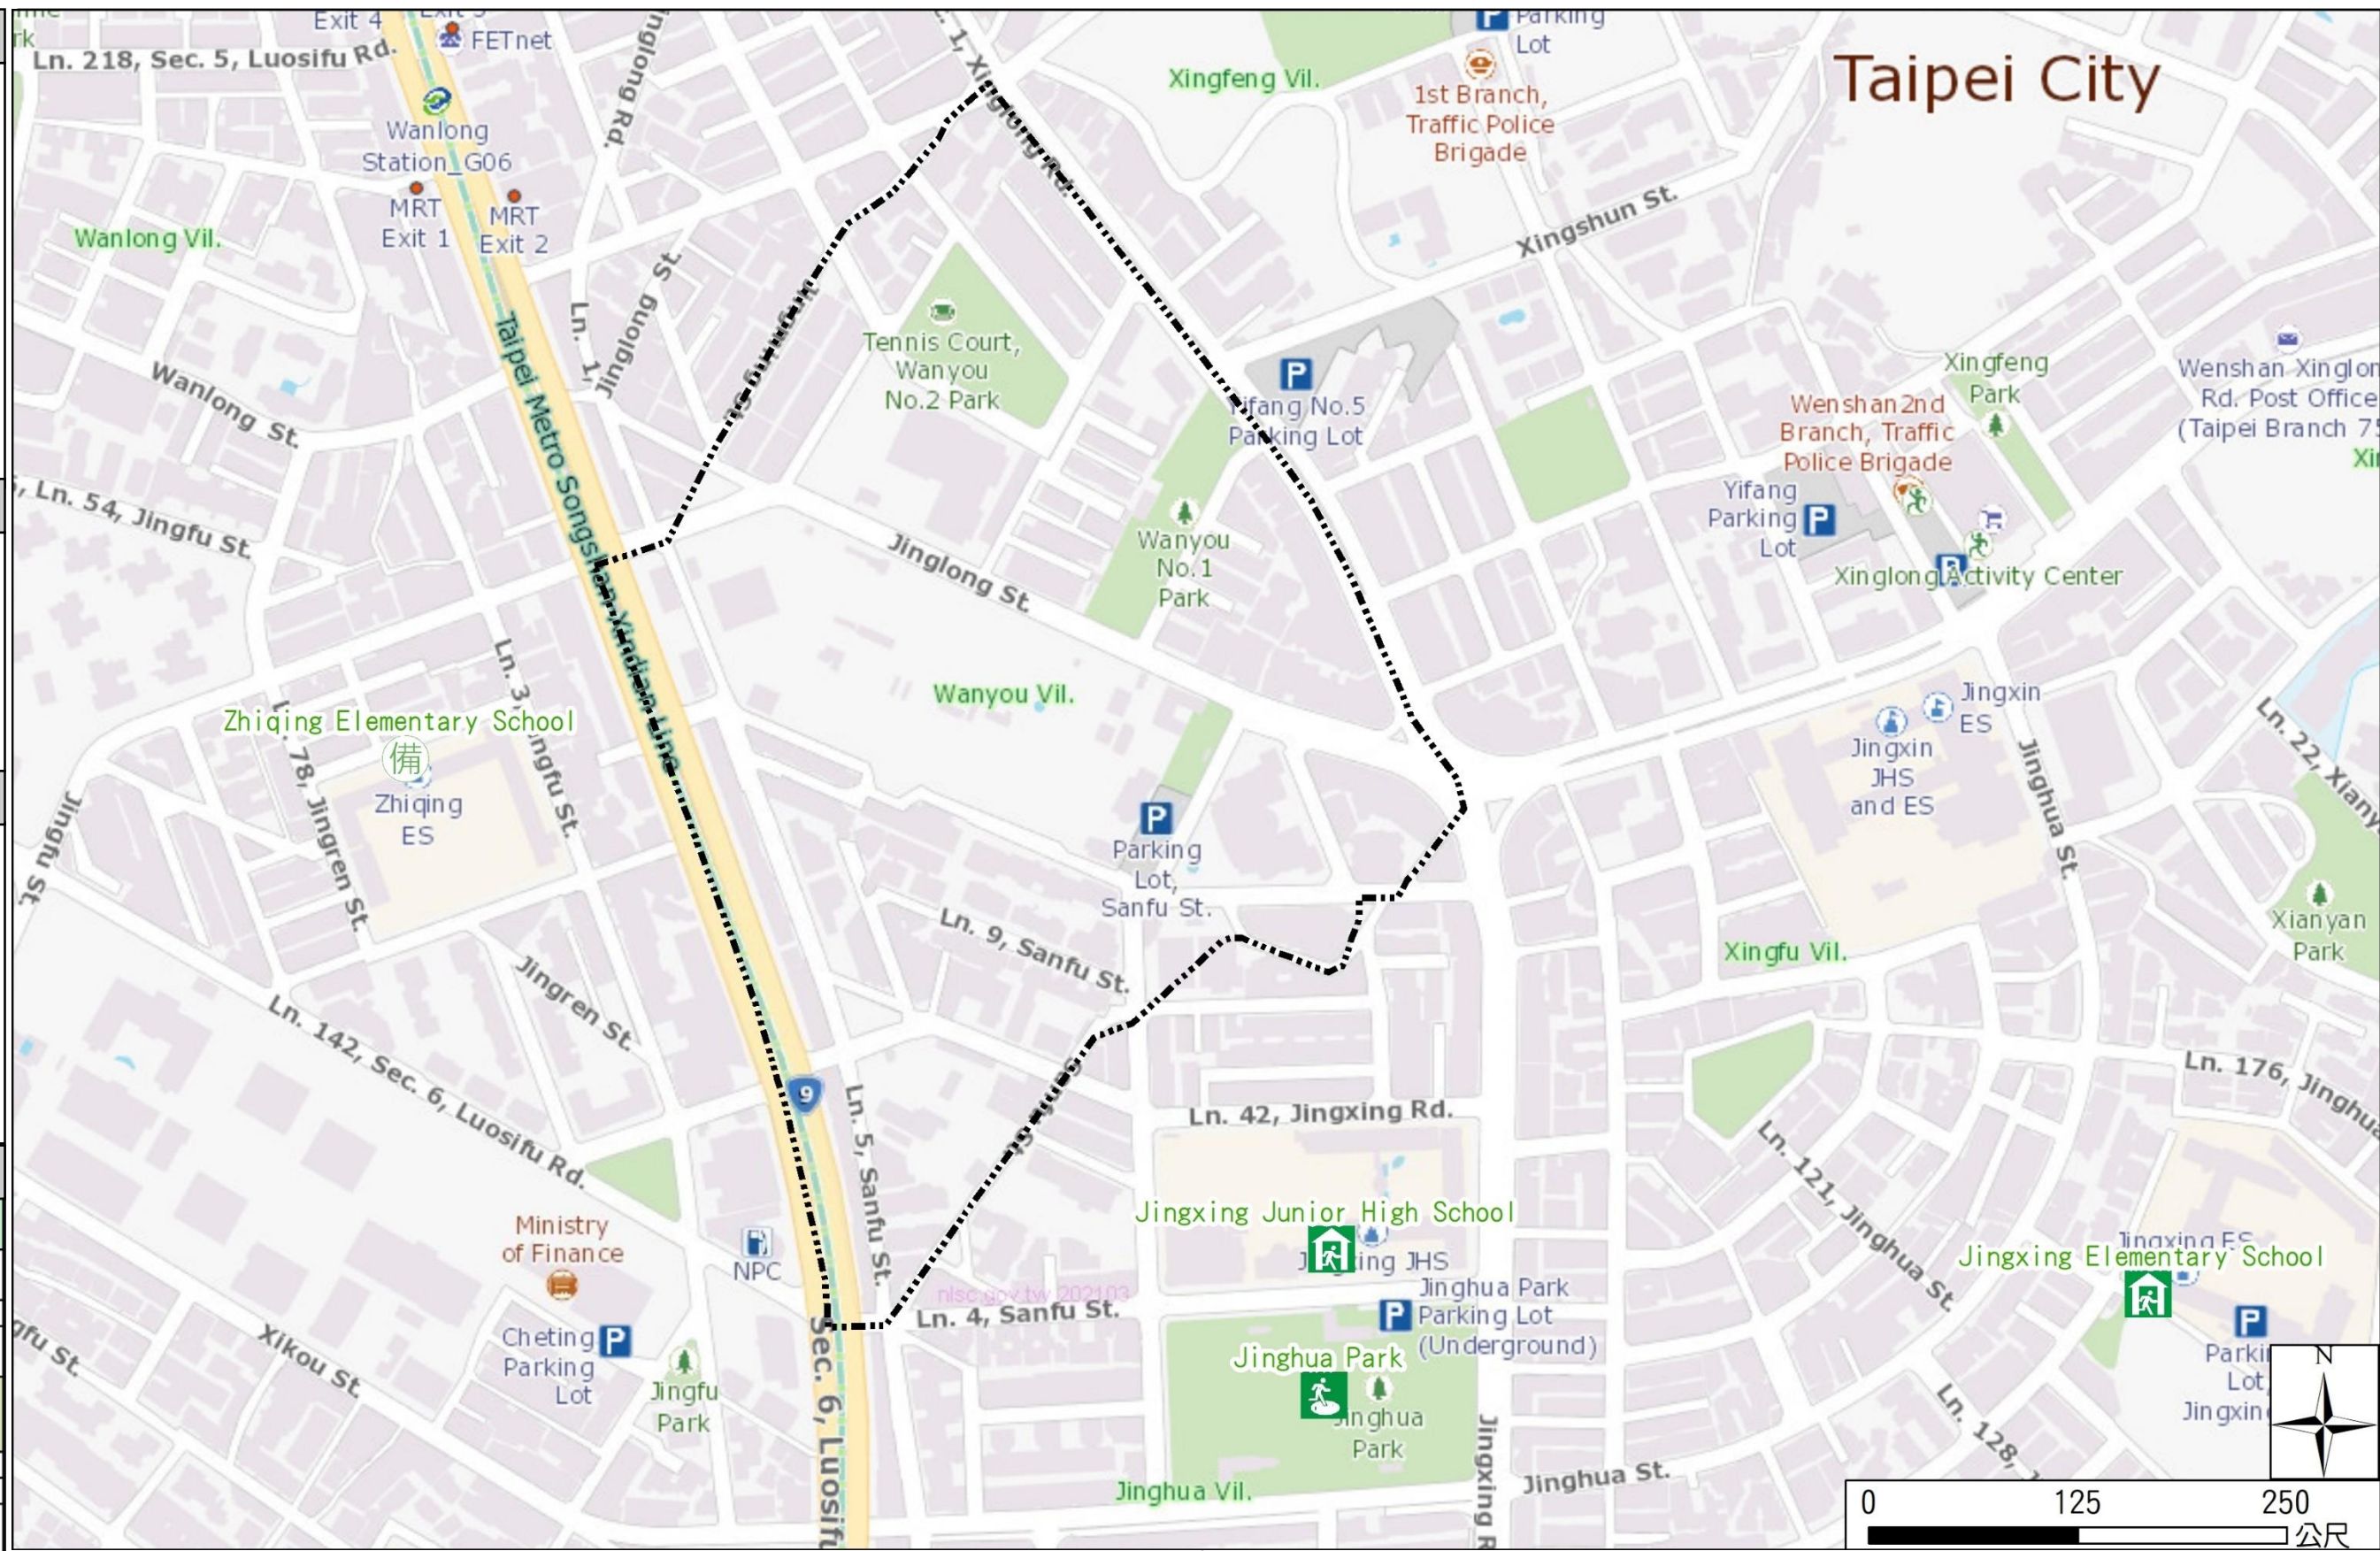

Wanyou Vil., Wenshan Dist., Taipei City Evacuation Map

Emergency notification

Taipei Citizen Hotline : 1999
 Fire Department Tel. : 119
 Police Department Tel. : 110
 EOC of Wenshan Dist.
 Non-emergency number : 02-29365522
 Emergency number : 02-66290119
 Officer Mobile : 0972-246007
 Note: Please call this District's EOC to ensure that the evacuation shelter is open