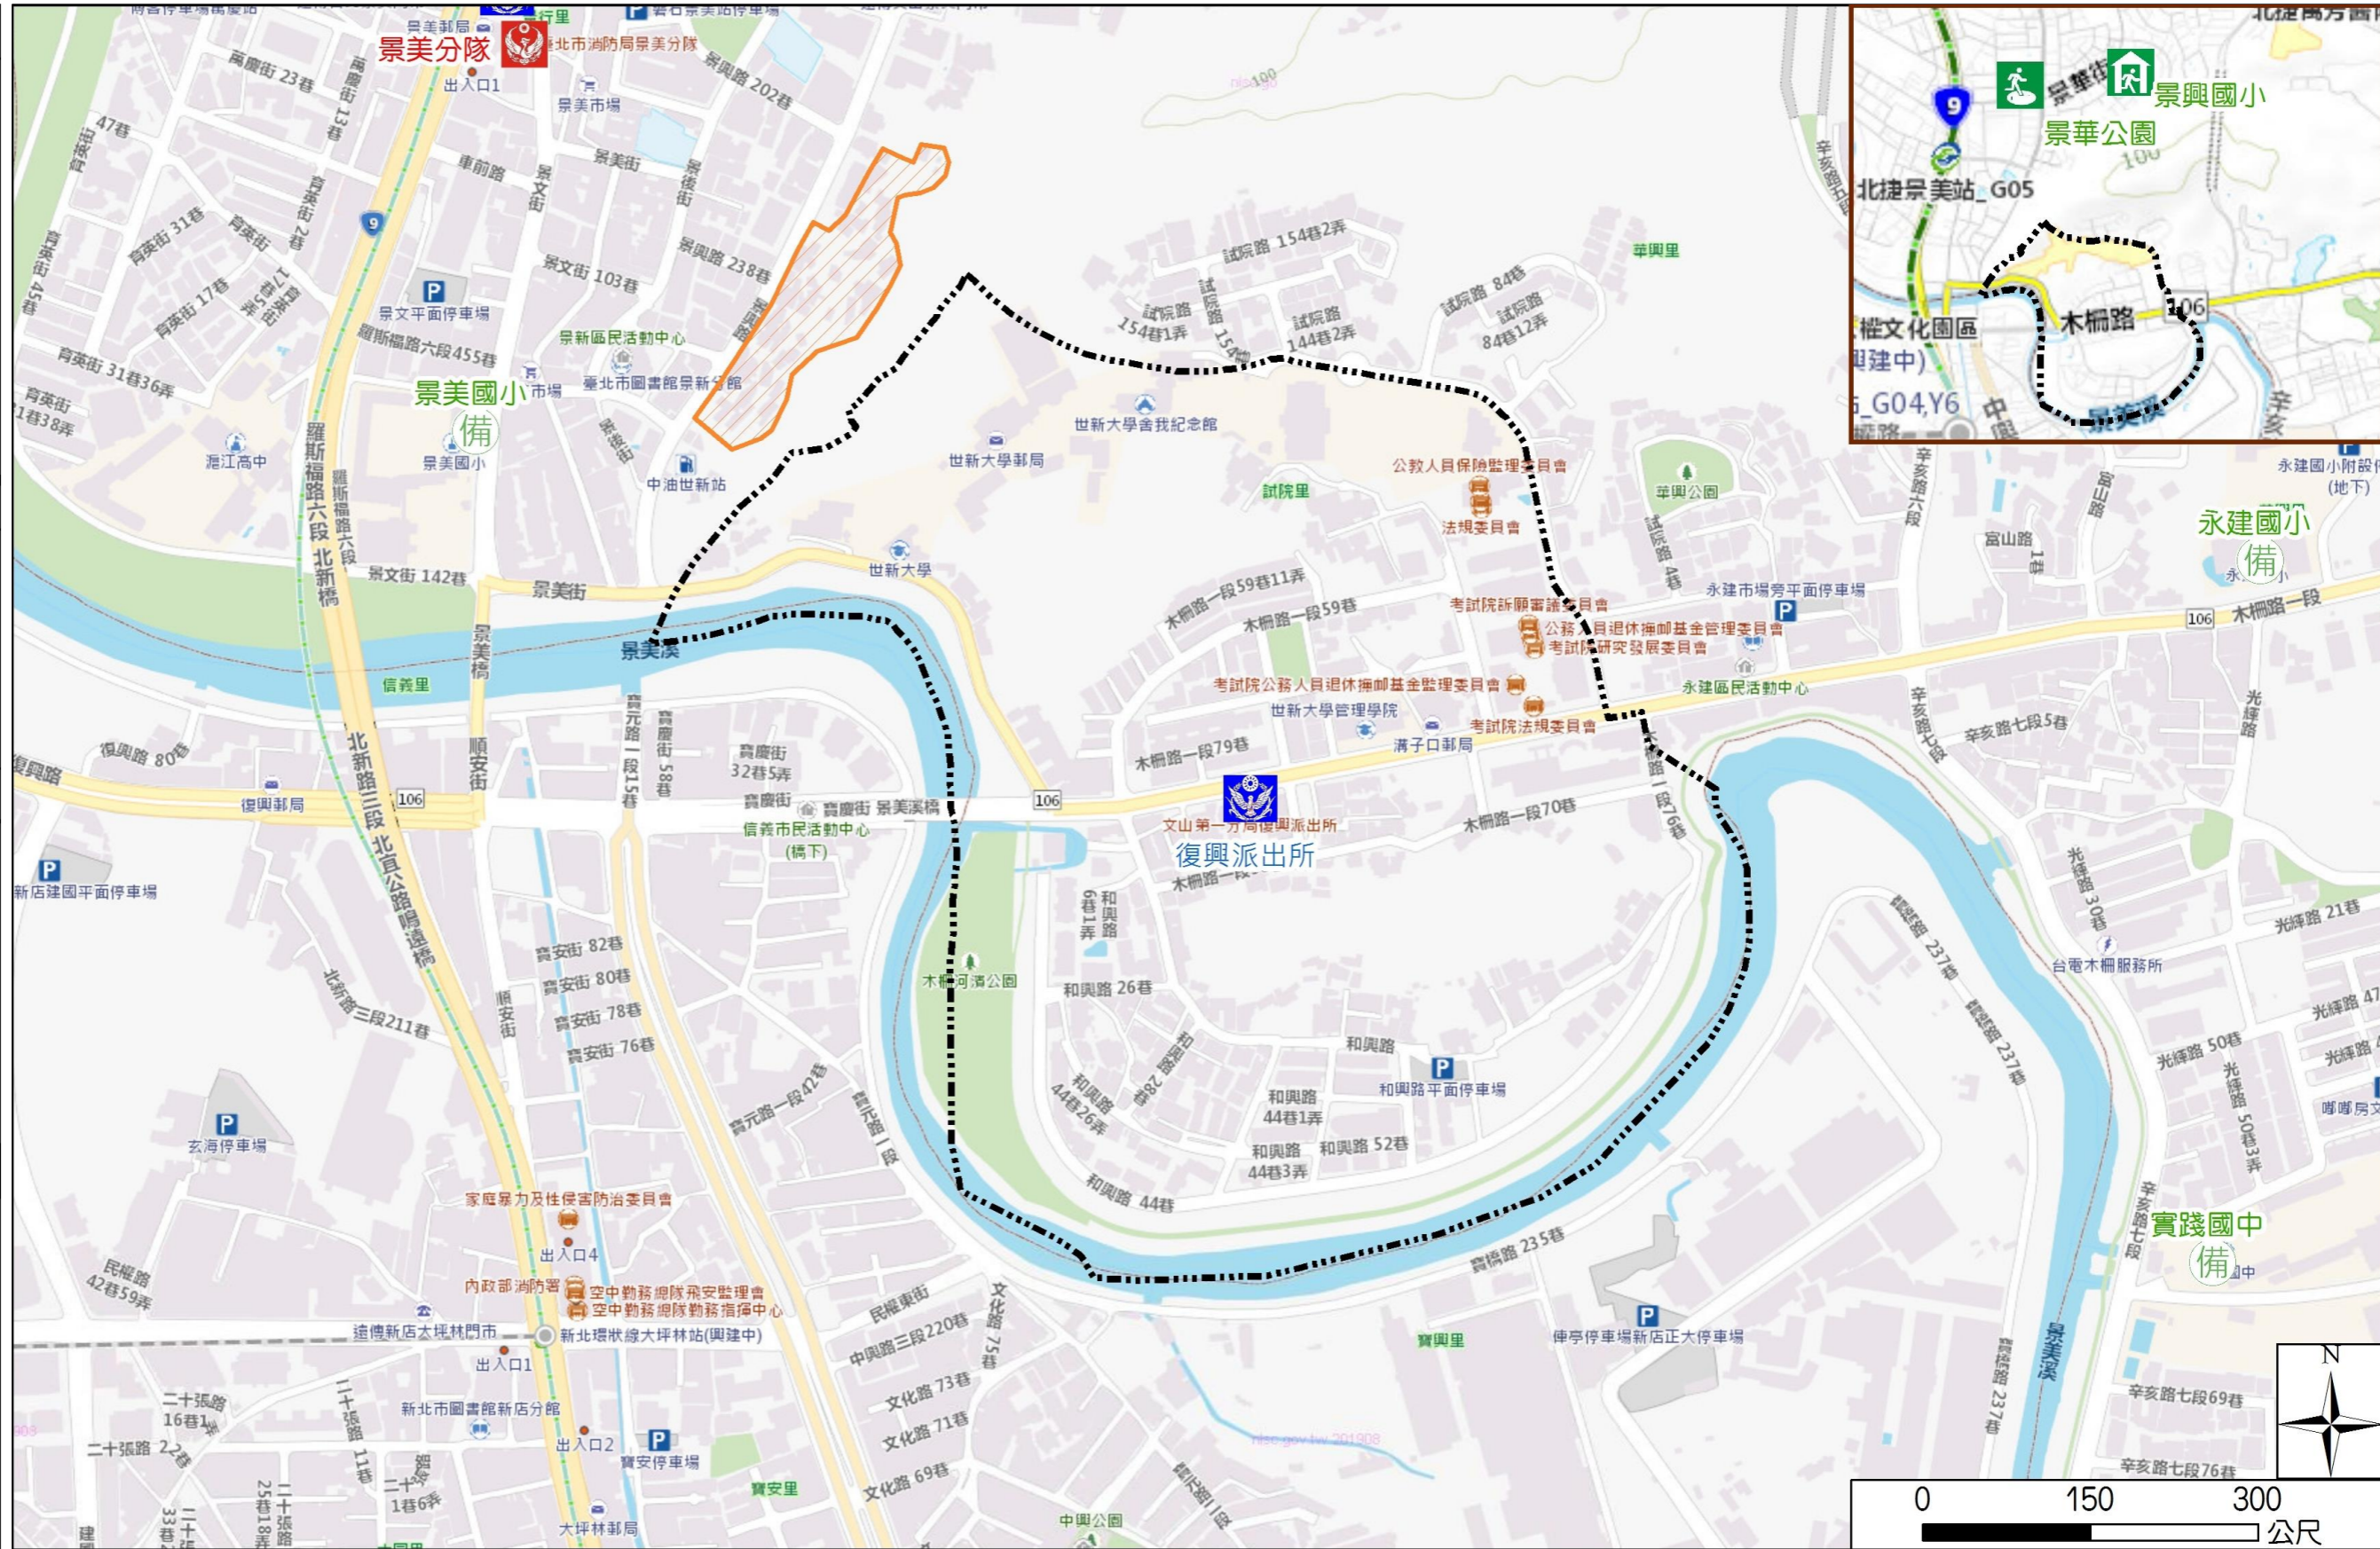

Shiyuan Vil., Wenshan District., Taipei City Simple Evacuation Map

Emergency notification

Taipei Citizen Hotline : 1999
Fire Department Tel. : 119
Police Department Tel. : 110
EOC of Wenshan Dist.
Non-emergency number : 02-29365522
Emergency number : 02-66290119
Officer
Mobile : 0972-246023
Note: Please call this District's EOC to ensure that the evacuation shelter is open

Disaster Prevention Information Website

Taipei City Disaster Prevention Information Website

Evacuation Principle

Flood: Vertical evacuation or preventive evacuation
Earthquake :

More disaster prevention knowledge :
Taipei City Disaster Prevention Guide

Evacuation Shelter

Name	Jinghua Park Shelter for Earthquake
Address	Intersection of Jinghua Rd. and Jinghua St.
Capacity	1347
Contact number	02-27884255
Name	Jingxing Junior High School (School for Priority Shelter) Shelter for Flood and Earthquake
Address	No. 2, Ln. 46, Jingxing Rd.
Capacity	100
Contact number	02-29323794#130
Name	Yongjian Elementary School
Address	No.1, Ln. 311, Sec. 1, Muzha Rd.
Capacity	133
Contact number	02-29377199#131
Name	Jingmei Elementary School
Address	No. 108, Jingwen St.
Capacity	74
Contact number	02-29322151#130

圖例 Legend	里界 Village Boundary	避難收容處所 Evacuation Shelter	防救災單位 Disaster Rescue Resources	重要地標 Landmark
	- 里界 Village Boundary - 山坡地老舊聚落 Hillside Communities	- 室內避難收容處所(優先安置學校) Indoor Evacuation Shelter (School for Priority Shelter) - 室外避難收容處所(防災公園) Outdoor Evacuation Shelter (Disaster Prevention Park) - 避難收容處所(備用) Evacuation Shelter (Backup)	- 警察單位 Police Department - 消防單位 Fire Department - 急救責任醫院 Designated Hospital (Emergency Medical Treatment) - 直升機起降場 Helipad	重要地標 Landmark