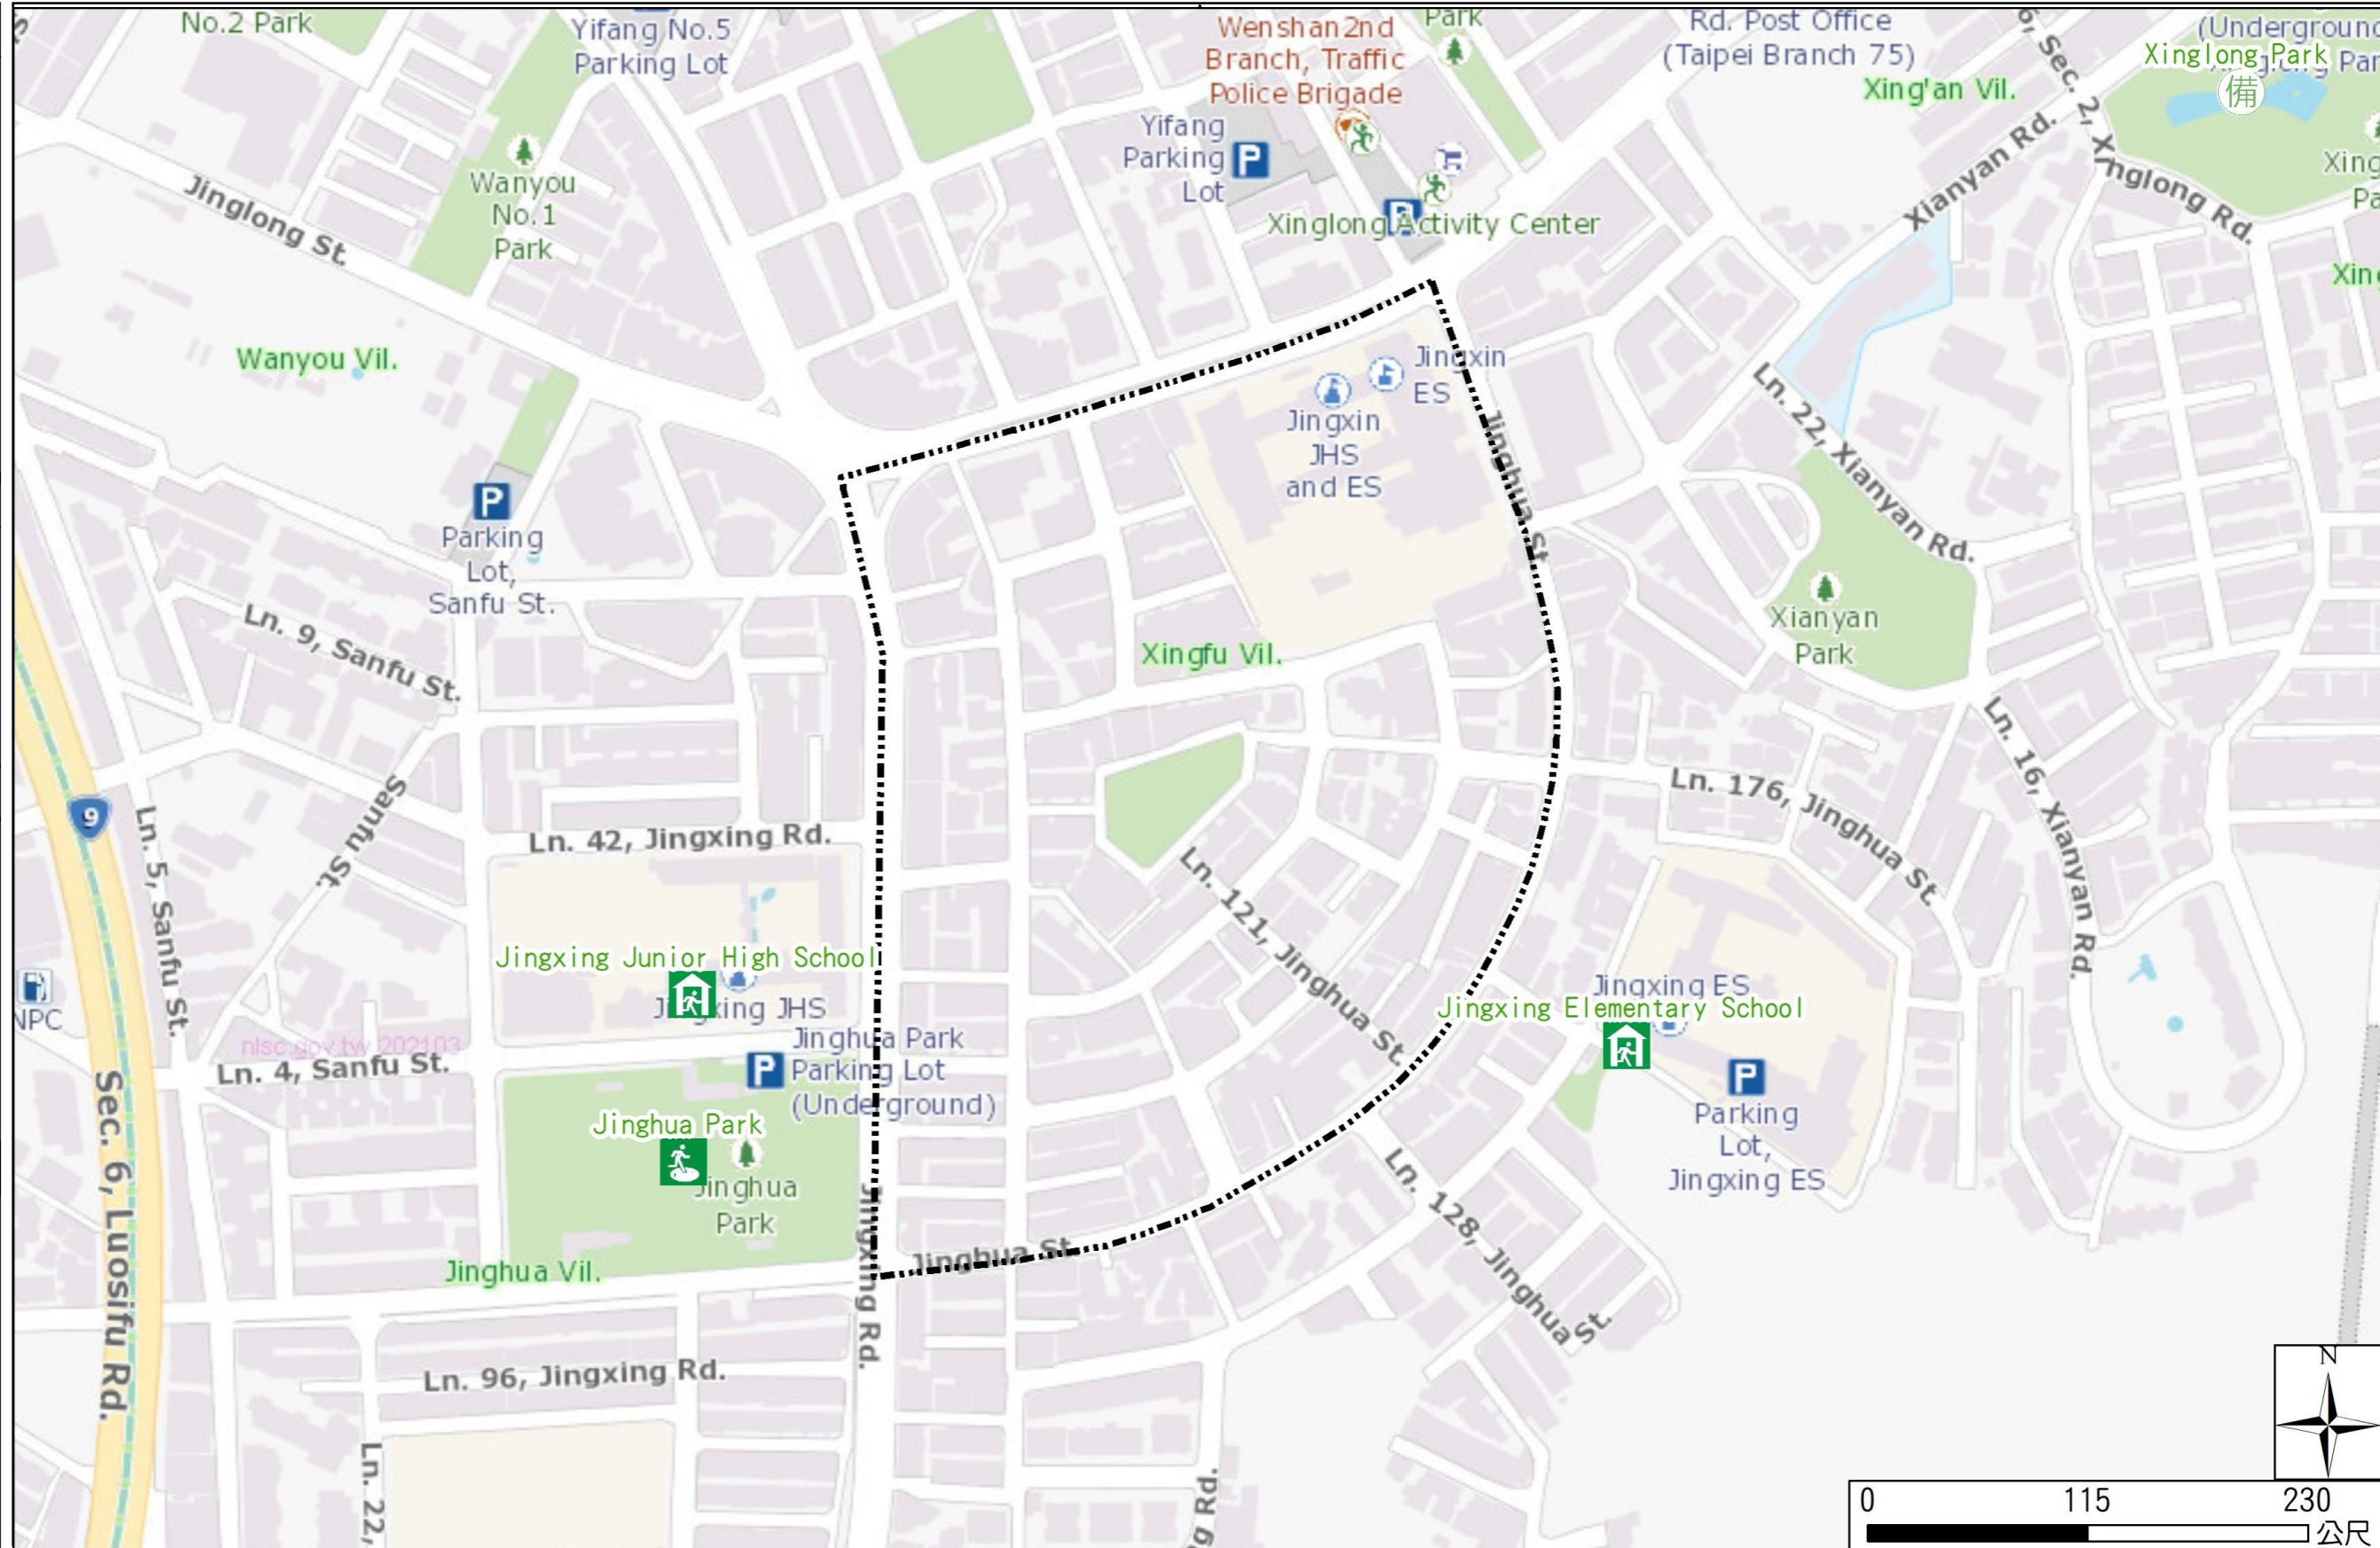

## Evacuation Shelter

Name	Jinghua Park Shelter for Earthquake
Address	Intersection of Jingxing Rd. and Jinghua St.
Capacity	1347
Contact number	02-27884255
Name	Jingxing Elementary School (School for Priority Shelter) Shelter for Earthquake
Address	No. 21, Ln. 150, Jinghua St.
Capacity	126
Contact number	02-29329439#730
Name	Jingxing Junior High School (School for Priority Shelter) Shelter for Flood and Earthquake
Address	No. 2, Ln. 46, Jingxing Rd.
Capacity	100
Contact number	02-29323794#130
Name	Xinglong Park
Address	Intersection of Ln. 154, Sec. 2, Xinglong Rd. and Xianyan Rd.
Capacity	1290
Contact number	02-27884255