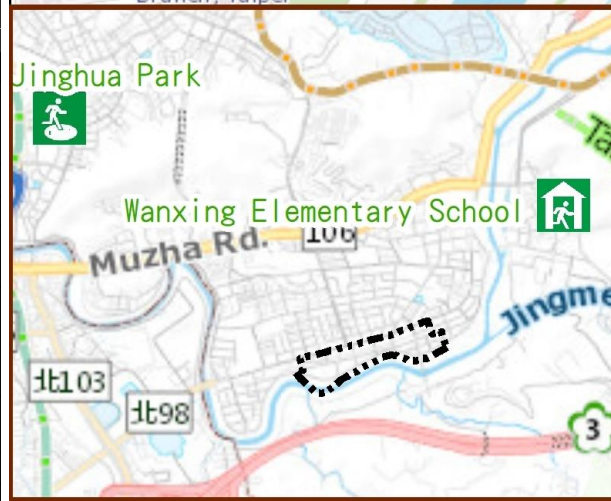

## Evacuation Shelter

Name	Jinghua Park (Applicable to earthquake situations)
Address	Jingxing Rd.
Capacity	1350
Contact number	02-27884255
Name	Wanxing Elementary School (School for Priority Shelter) (Applicable to flood situations)
Address	No. 7, Ln. 155, Sec. 2, Xiuming Rd.
Capacity	125
Contact number	02-29381721#130
Name	Lixing Elementary School
Address	No. 7, Ln. 155, Sec. 3, Muxin Rd.
Capacity	30
Contact number	02-29363995#821
Name	Shijian Elementary School
Address	No. 4, Sec. 1, Zhongshun St.
Capacity	75
Contact number	02-29360725#147