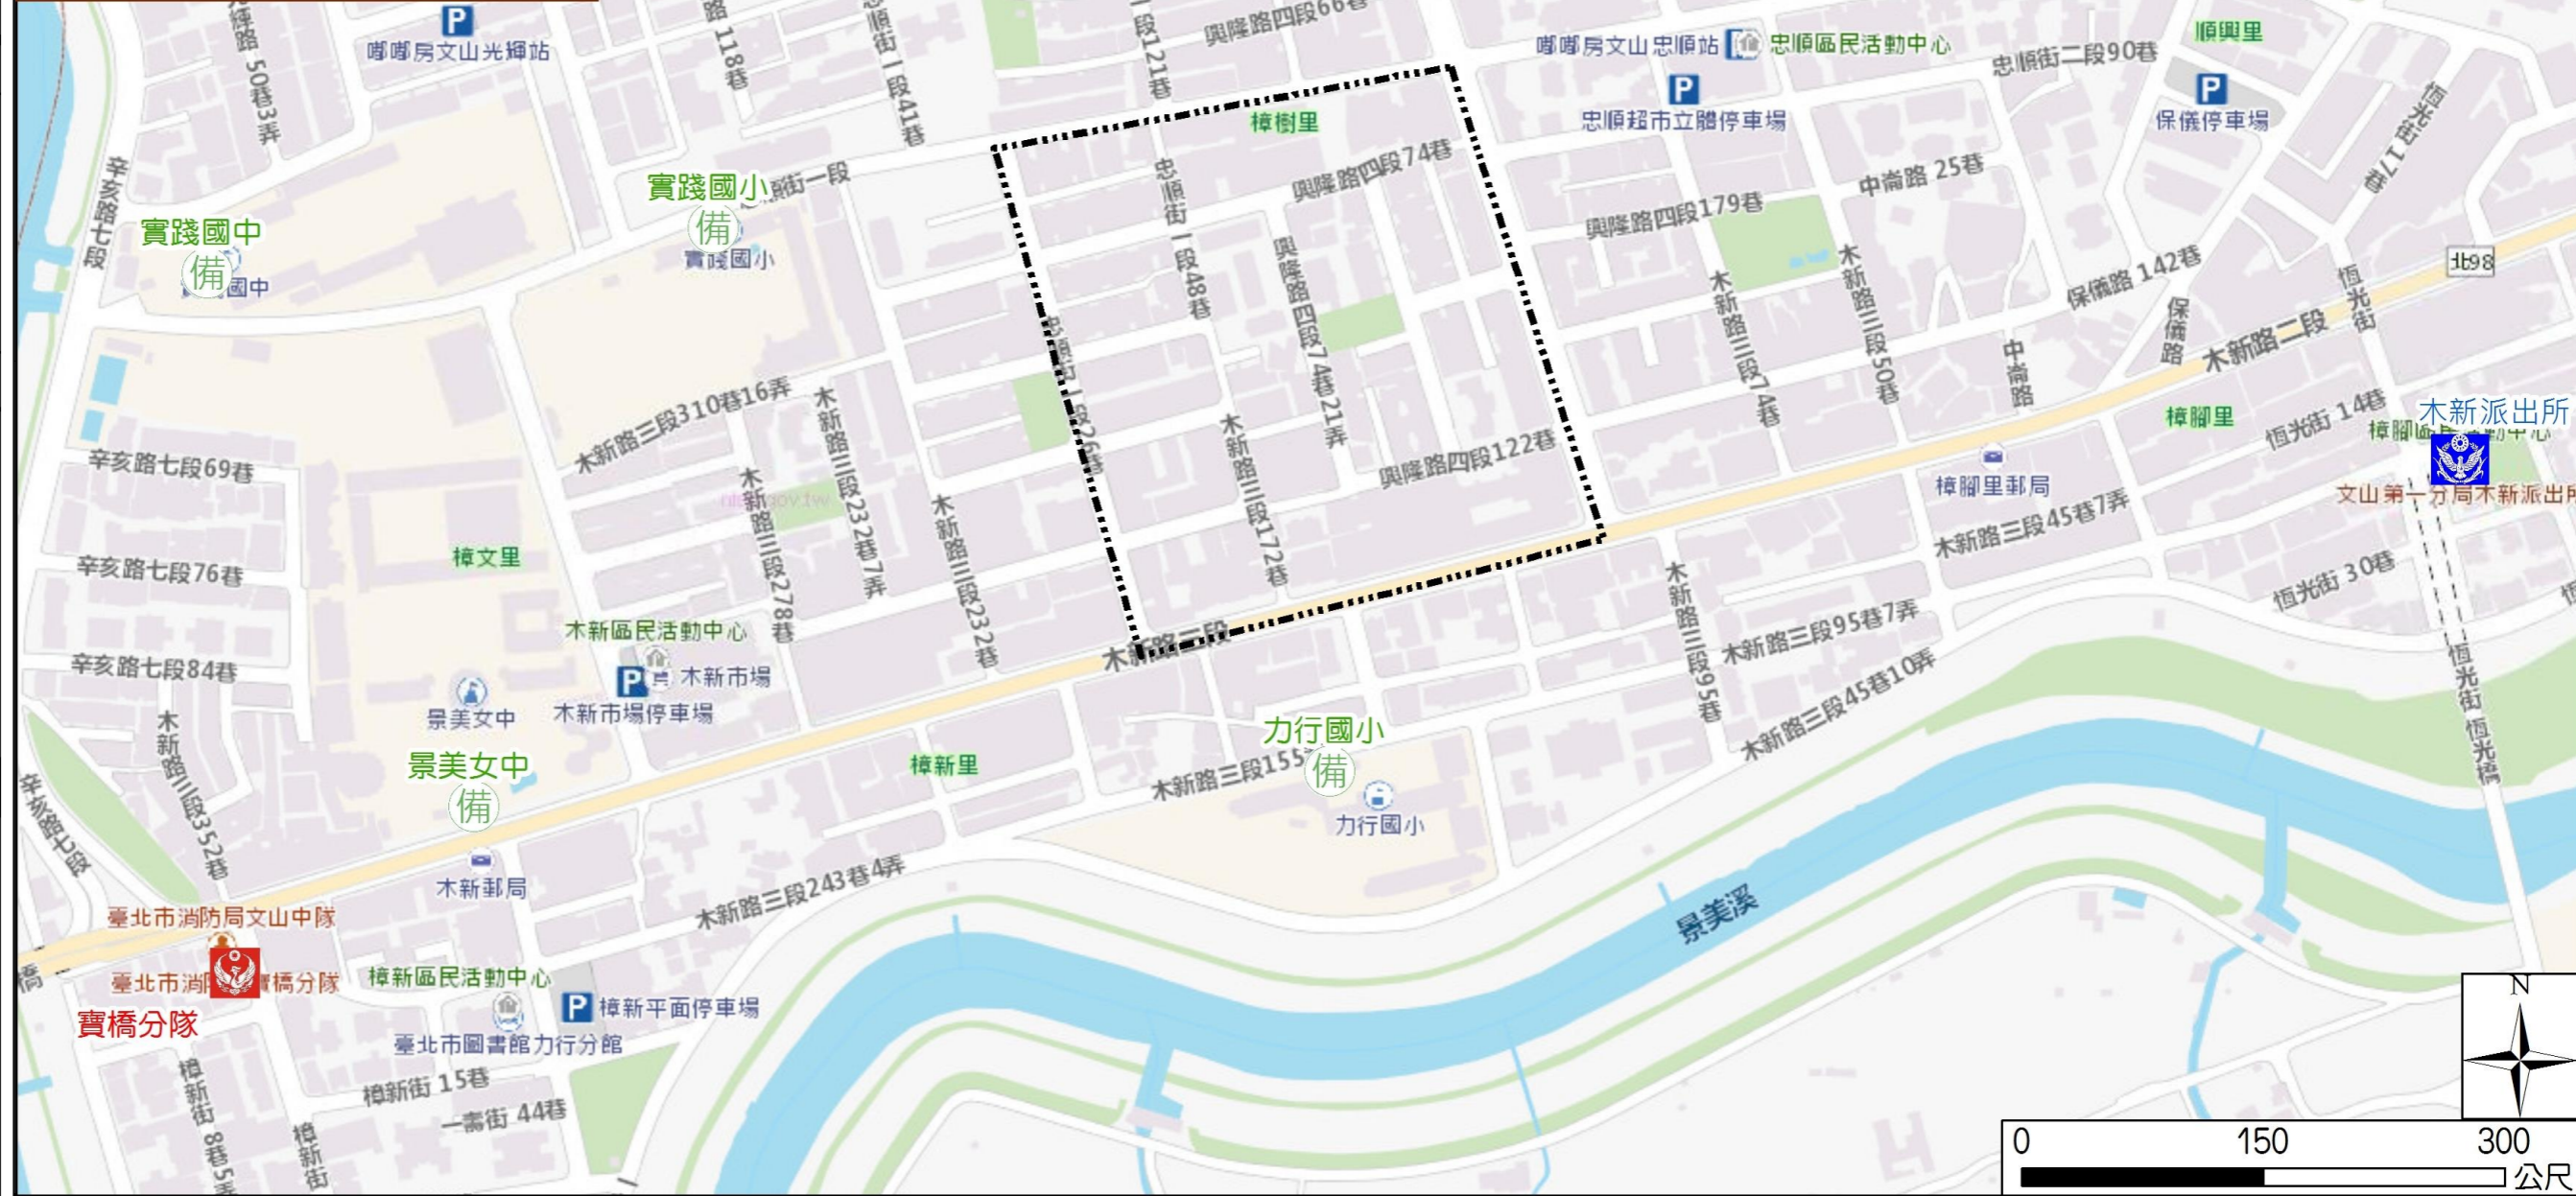

Zhangshu Vil., Wenshan Dist., Taipei City Simple Evacuation Map

Emergency notification

Taipei Citizen Hotline : 1999
 Fire Department Tel. : 119
 Police Department Tel. : 110
 EOC of Wenshan Dist.
 Non-emergency number :
 02-29365522
 Emergency number :
 02-66290119
 02-86615818
 Officer
 Mobile : 0975-586973
 Note: Please call this District's
 EOC to ensure that the evacuation
 shelter is open

Disaster Prevention Information Website

Taipei City Disaster Prevention Information Website

Evacuation Principle

Flood: Vertical evacuation or preventive evacuation
 Earthquake :

More disaster prevention knowledge :
 Taipei City Disaster Prevention Guide

Evacuation Shelter

Name	Jinghua Park Shelter for Earthquake
Address	Intersection of Jingxing Rd. and Jinghua St.
Capacity	1347
Contact number	02-27884255
Name	Wanxing Elementary School (School for Priority Shelter) Shelter for Flood
Address	No.114, Sec. 2, Xiuming Rd.
Capacity	125
Contact number	02-29381721#131
Name	Lixing Elementary School
Address	No. 7, Ln. 155, Sec. 3, Muxin Rd.
Capacity	30
Contact number	02-29363995#821
Name	Shijian Elementary School
Address	No. 4, Sec. 1, Zhongshun St.
Capacity	75
Contact number	02-29360725#147