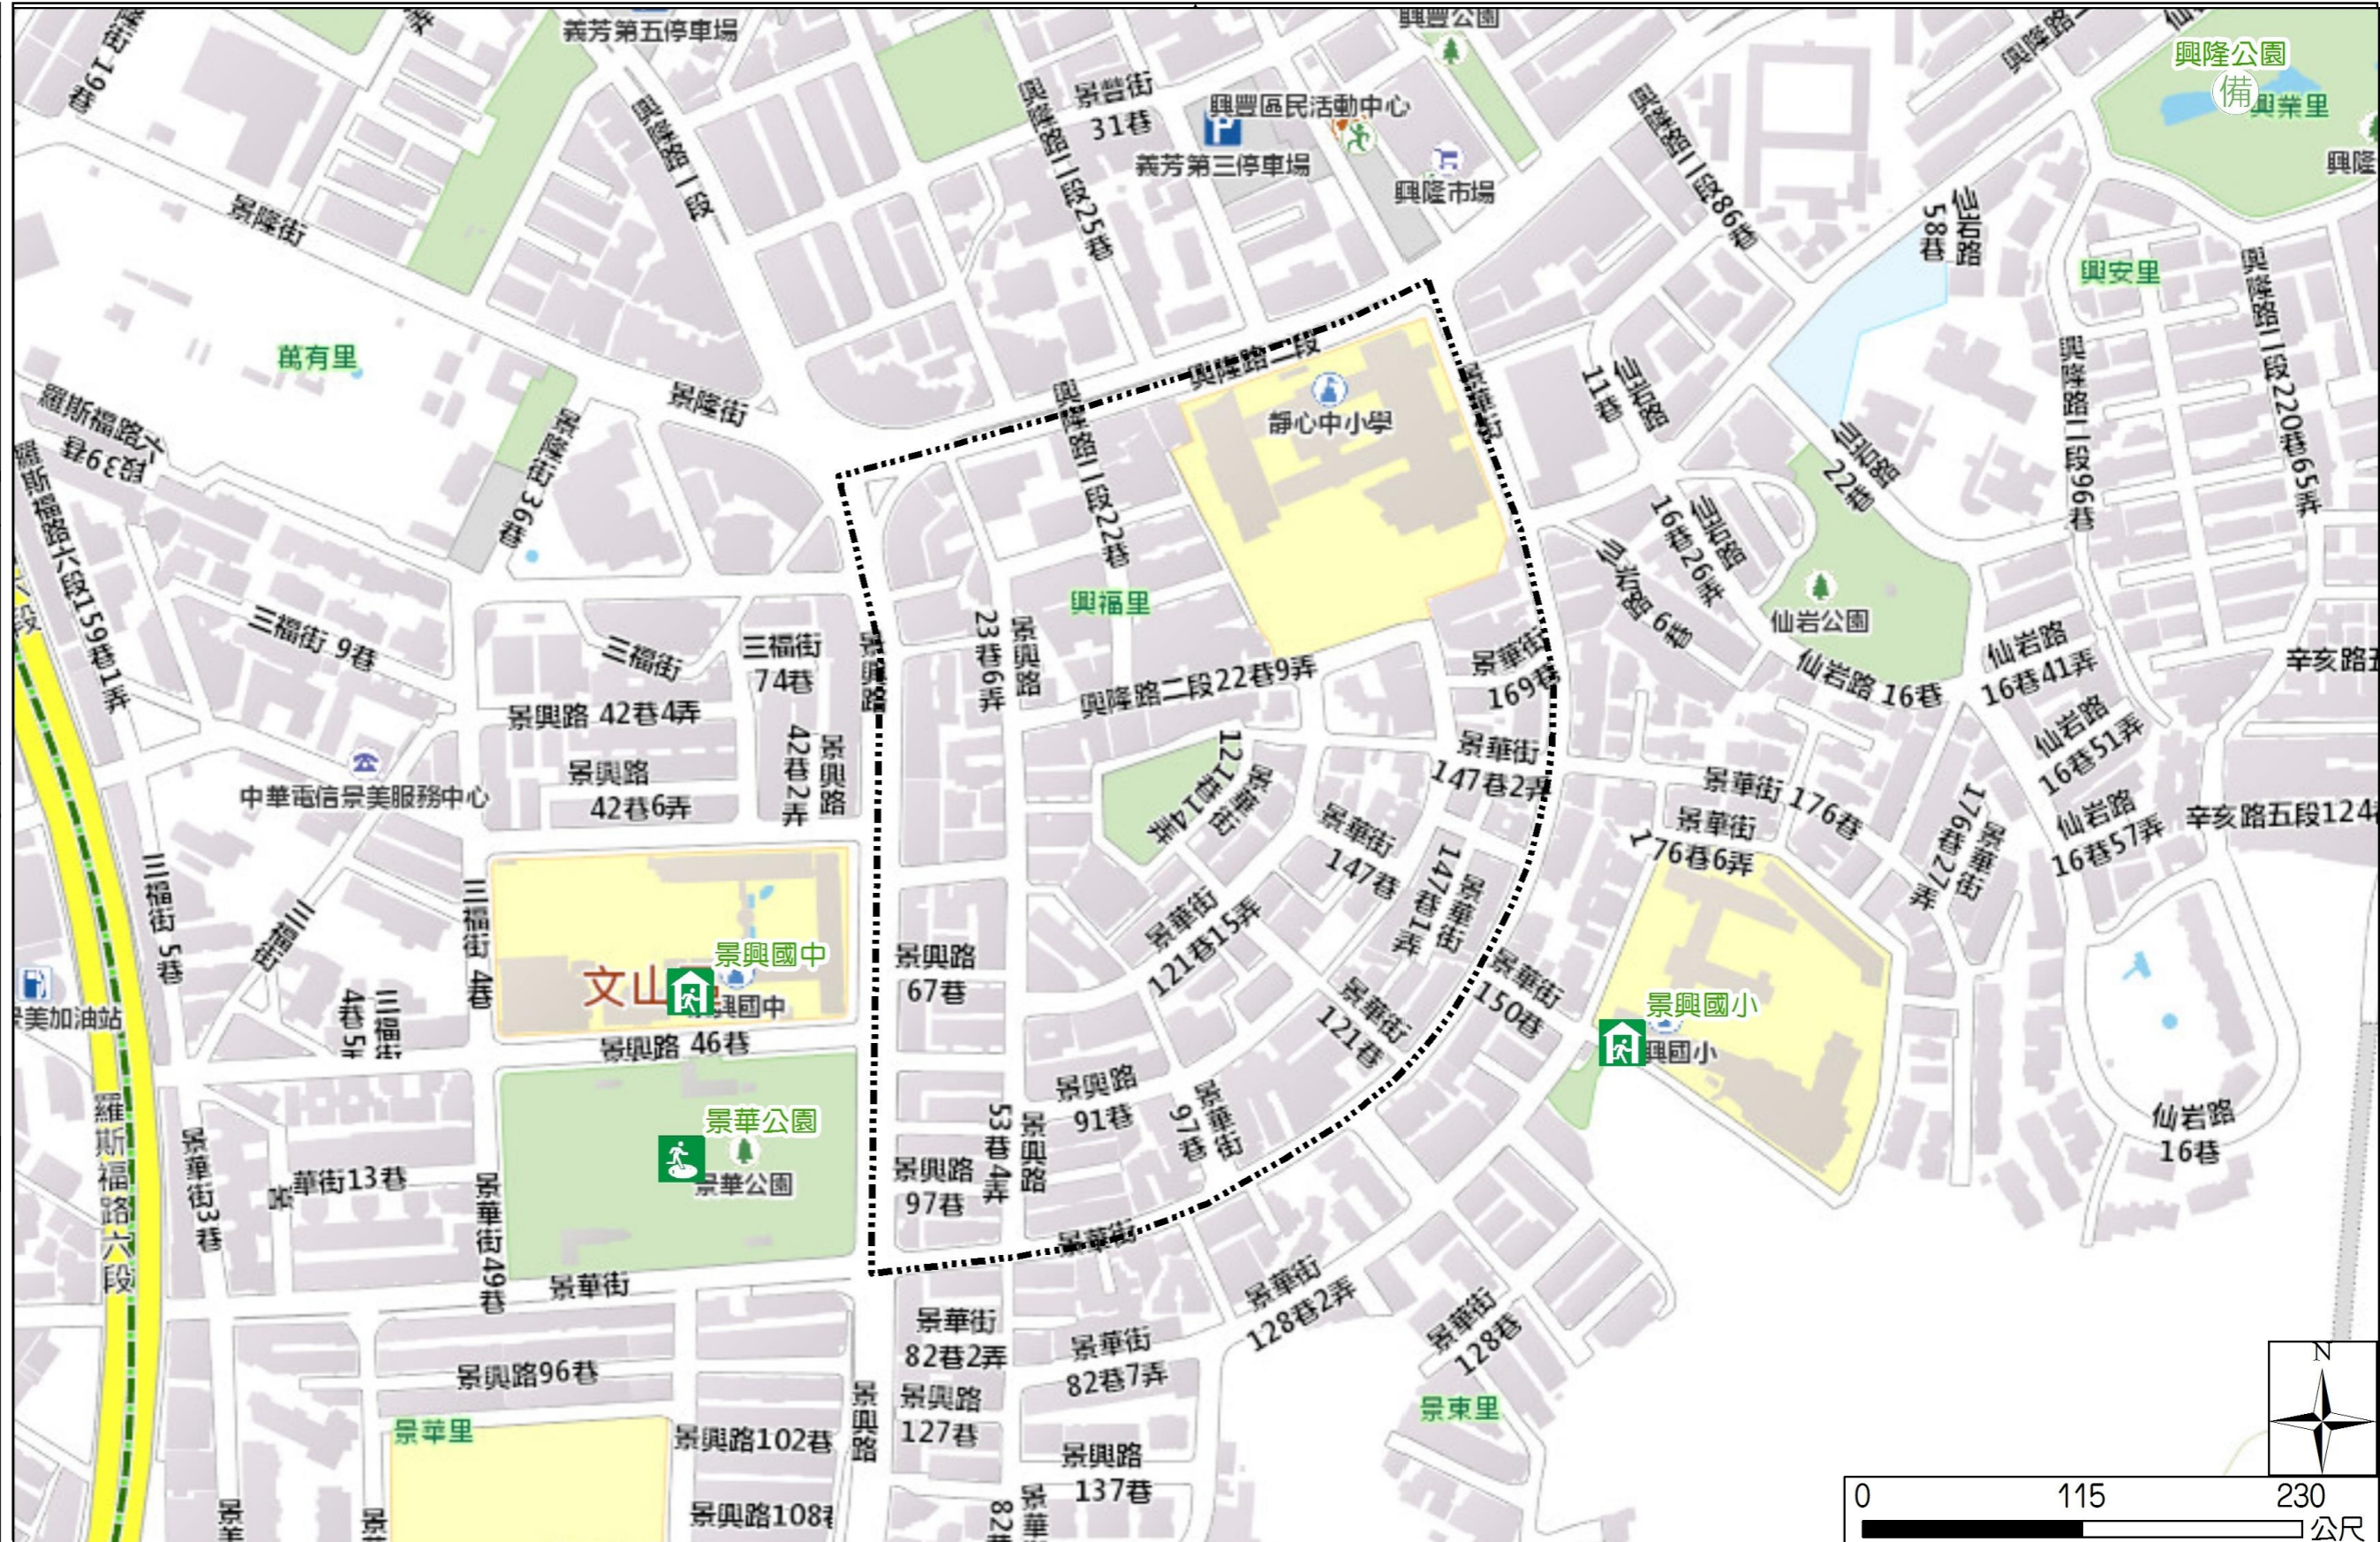

Xingfu Vil., Wenshan Dist., Taipei City Simple Evacuation Map

Emergency notification

Taipei Citizen Hotline : 1999
 Fire Department Tel. : 119
 Police Department Tel. : 110
 EOC of Wenshan Dist.
 Non-emergency number :
 02-29365522
 Emergency number :
 02-66290119 or 8661-5818
 Officer
 Mobile : 0972-246019
 Note: Please call this District's
 EOC to ensure that the evacuation
 shelter is open

Disaster Prevention Information Website

Taipei City Disaster Prevention Information Website

Evacuation Principle

Flood: Vertical evacuation or preventive evacuation
 Earthquake :

More disaster prevention knowledge :
 Taipei City Disaster Prevention Guide

Evacuation Shelter

Name	Jinghua Park Shelter for Earthquake
Address	Intersection of Jingxing Rd. and Jinghua St.
Capacity	1347
Contact number	02-27884255
Name	Jingxing Elementary School (School for Priority Shelter) Shelter for Earthquake
Address	No. 21, Ln. 150, Jinghua St.
Capacity	126
Contact number	02-29329439#730
Name	Jingxing Junior High School (School for Priority Shelter) Shelter for Flood and Earthquake
Address	No. 2, Ln. 46, Jingxing Rd.
Capacity	100
Contact number	02-29323794#130
Name	Xinglong Park
Address	Intersection of Ln. 154, Sec. 2, Xinglong Rd. and Xianyan Rd.
Capacity	1290
Contact number	02-27884255