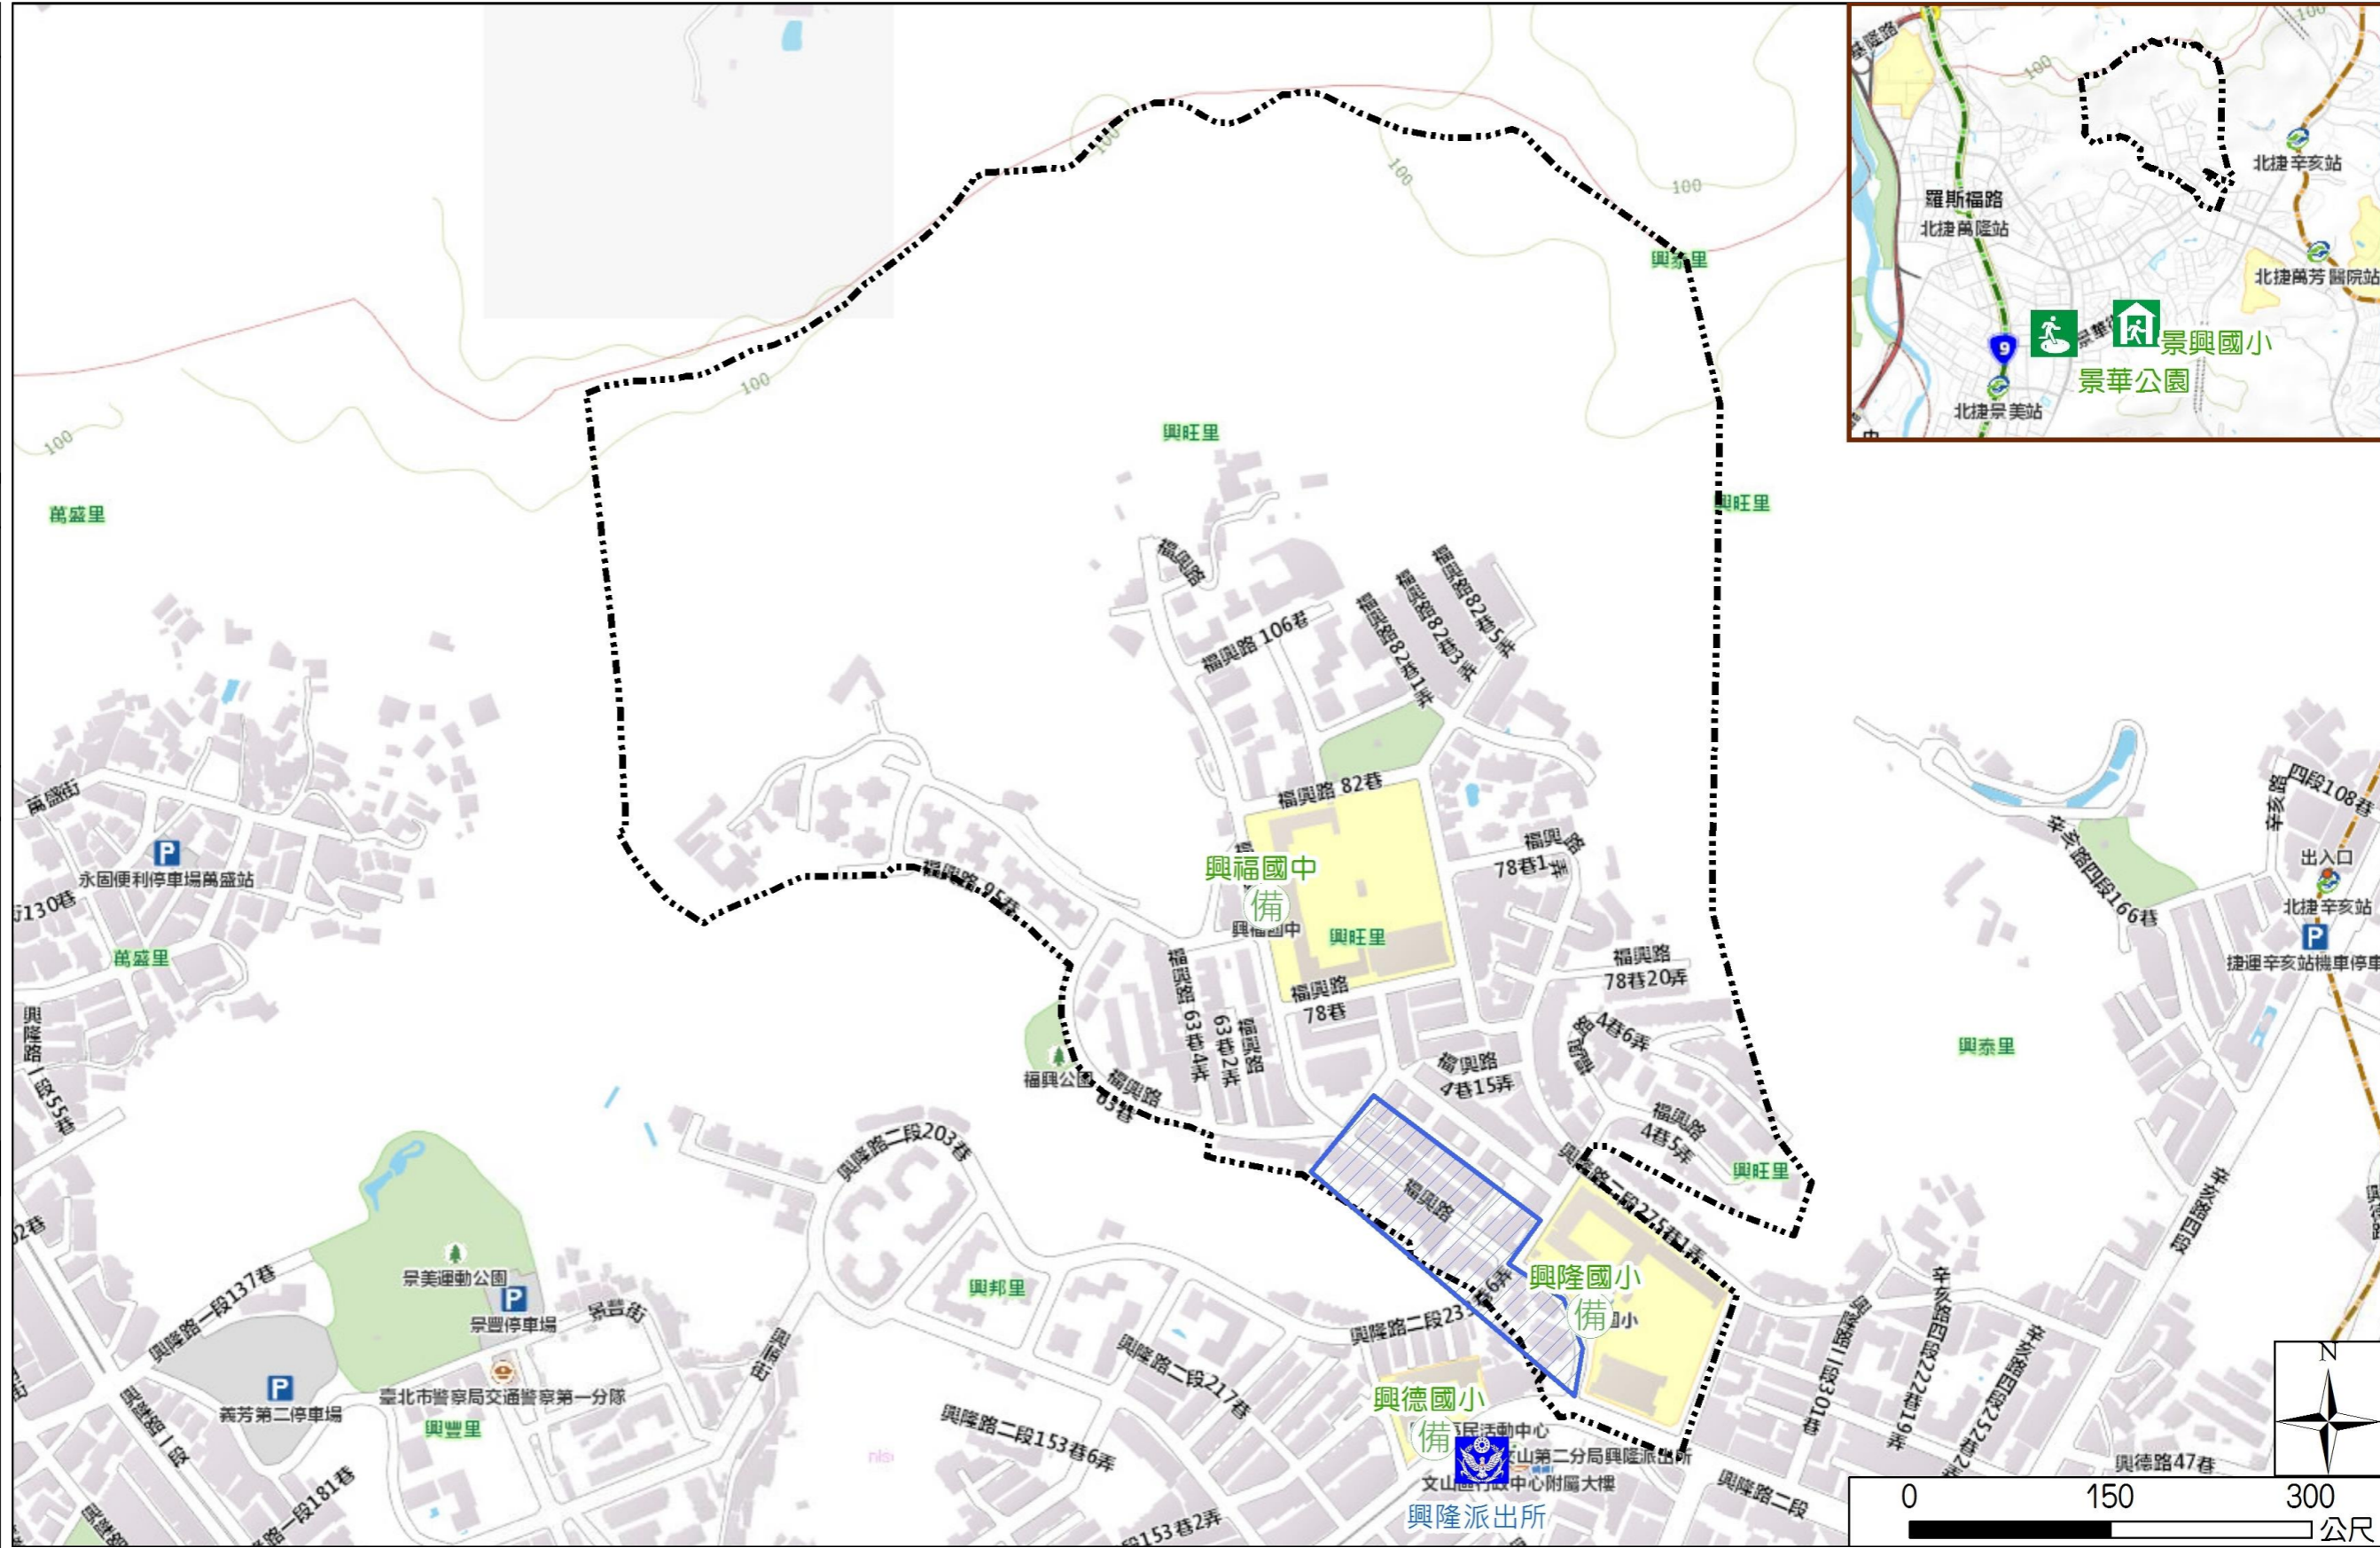

Xingwang Vil., Wenshan Dist., Taipei City Simple Evacuation Map

Emergency notification

Taipei Citizen Hotline : 1999
 Fire Department Tel. : 119
 Police Department Tel. : 110
 EOC of Wenshan Dist.
 Non-emergency number : 02-29365522
 Emergency number : 02-66290119
 Officer
 Mobile : 0972-246011
 Note: Please call this District's EOC to ensure that the evacuation shelter is open

Disaster Prevention Information Website

Taipei City Disaster Prevention Information Website

Evacuation Principle

Flood: Vertical evacuation or preventive evacuation
 Earthquake :

More disaster prevention knowledge :
 Taipei City Disaster Prevention Guide

Evacuation Shelter

Name	Jinghua Park Shelter for Earthquake
Address	Intersection of Jingxing Rd. and Jinghua St.
Capacity	1347
Contact number	02-27884255
Name	Jingxing Elementary School (School for Priority Shelter) Shelter for Earthquake
Address	No. 21, Ln. 150, Jinghua St.
Capacity	126
Contact number	02-29329439#730
Name	Xinglong Elementary School
Address	No. 2, Fuxing Rd.
Capacity	133
Contact number	02-29323131#511
Name	Xingfu Junior High School
Address	No. 80, Fuxing Rd.
Capacity	300
Contact number	02-29322024#400