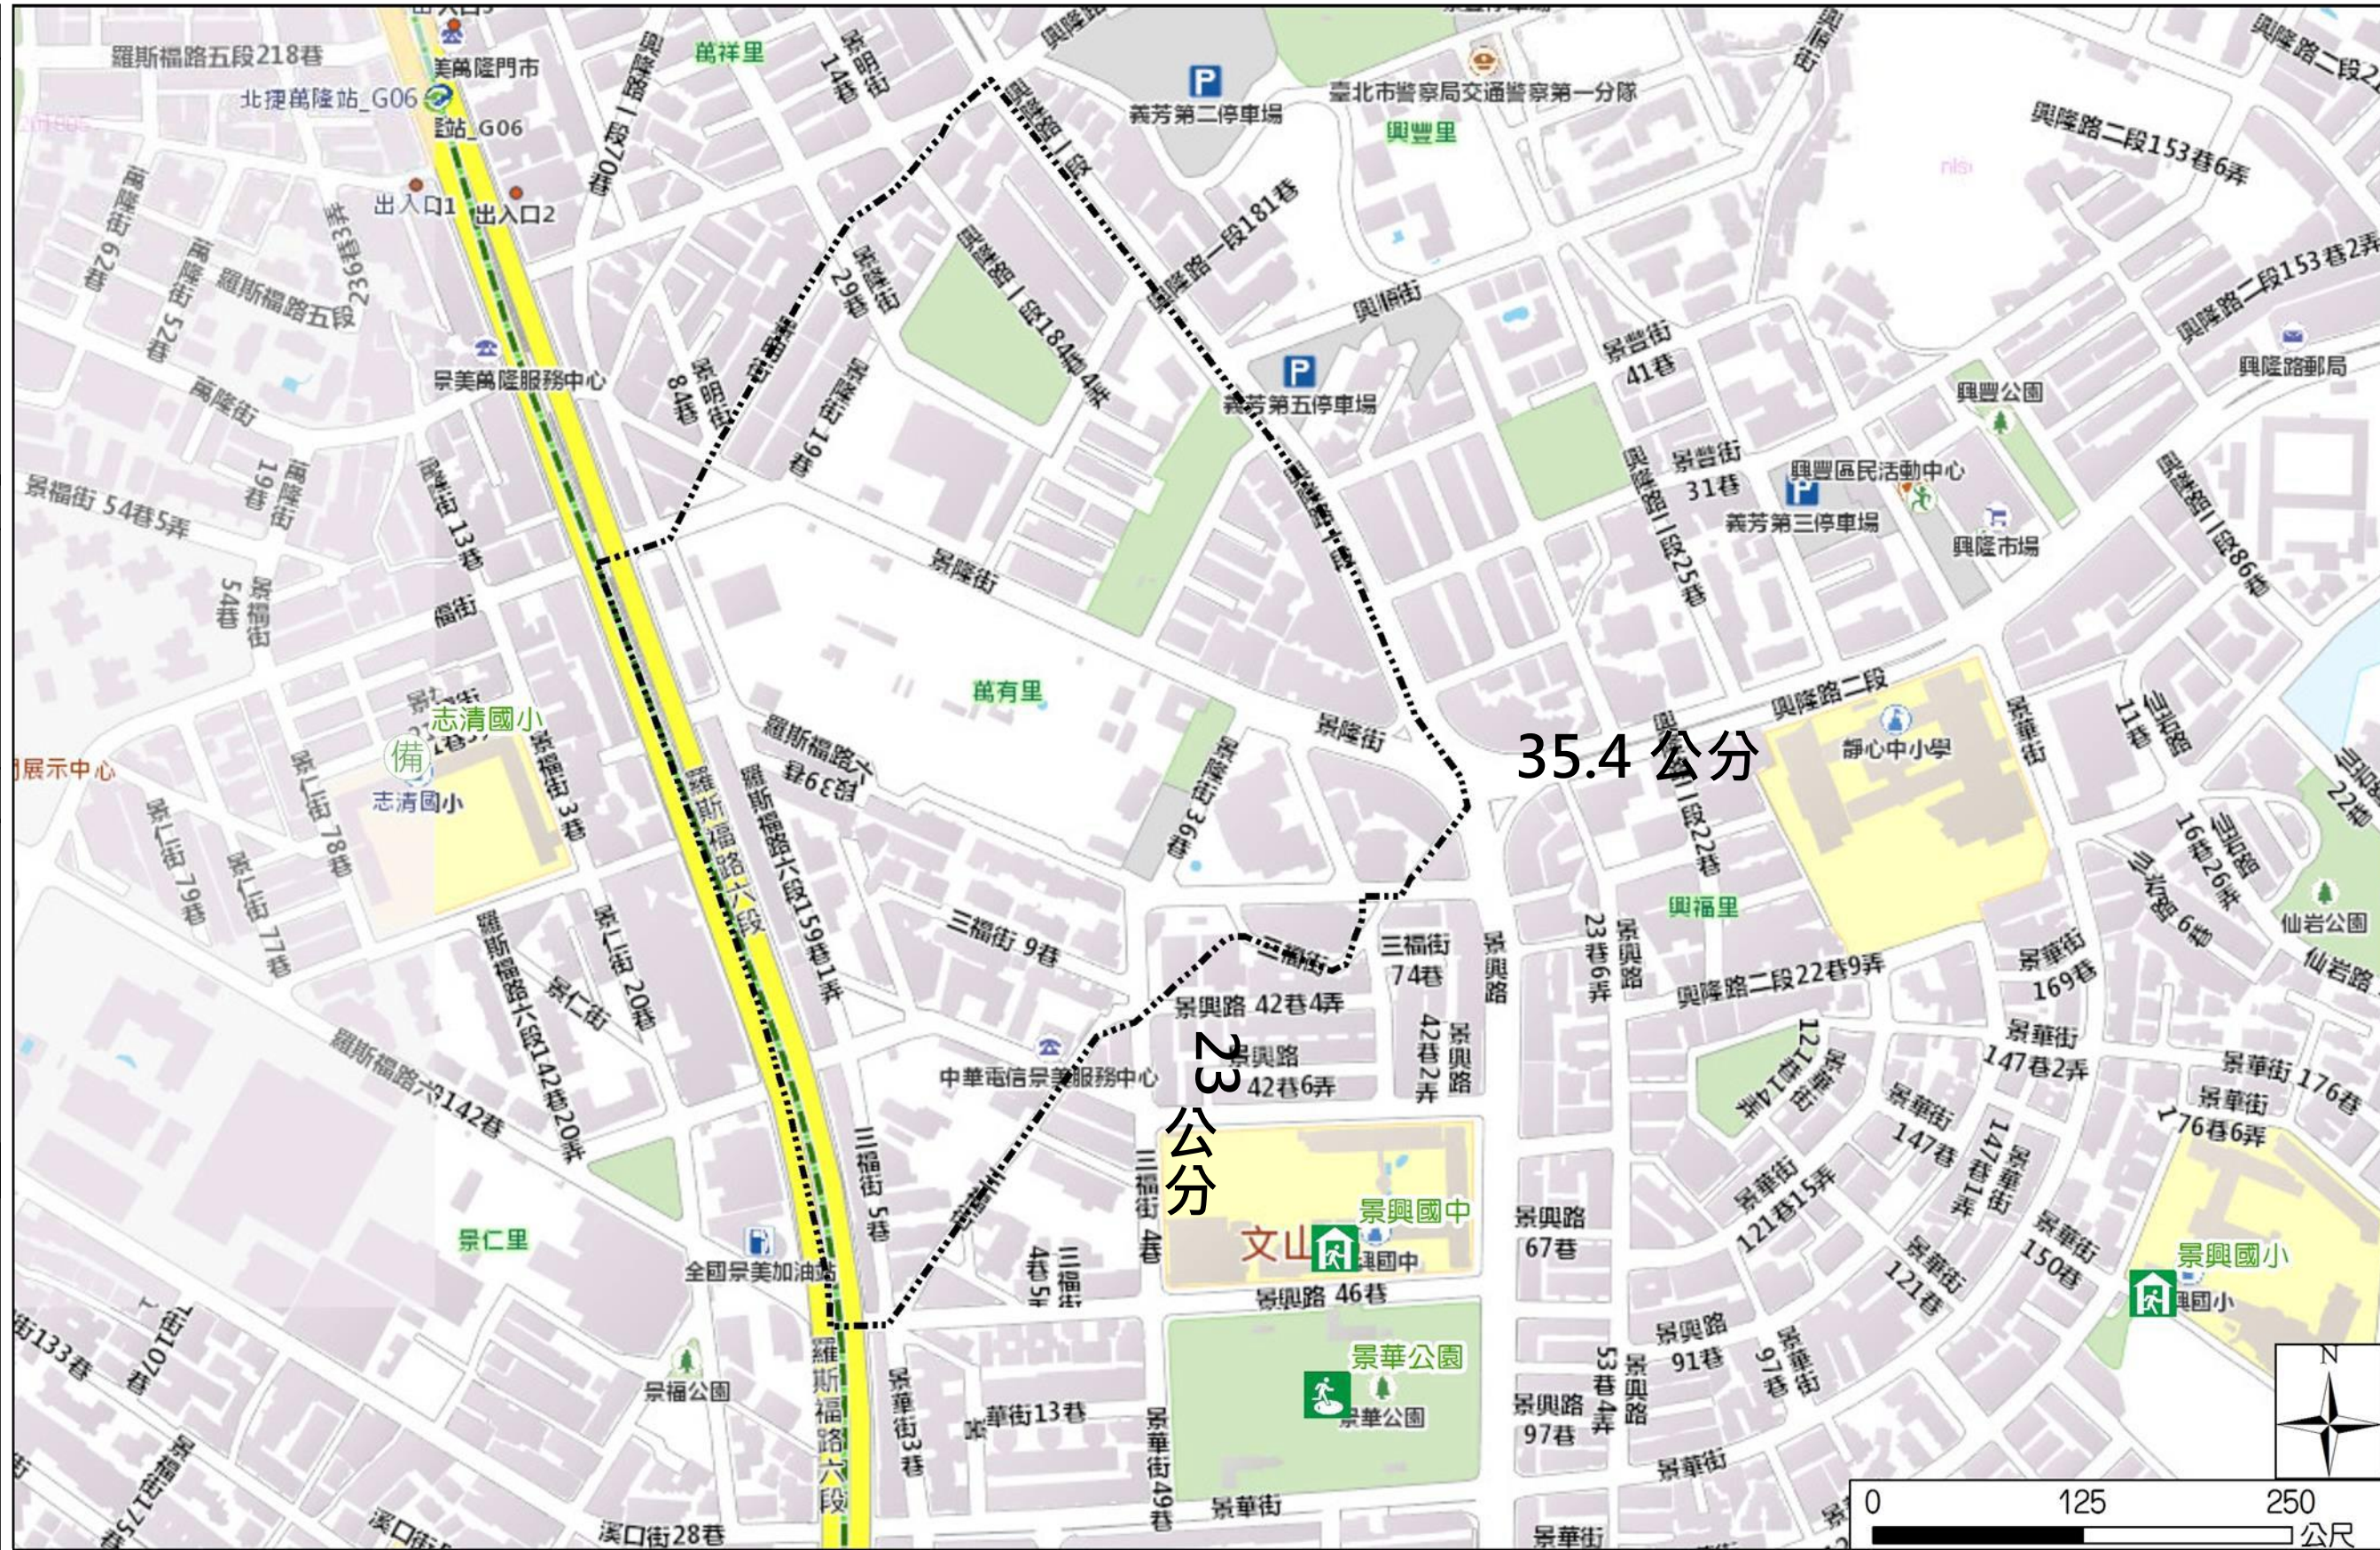

Wanyou Vil., Wenshan Dist., Taipei City Simple Evacuation Map

Emergency notification

Taipei Citizen Hotline : 1999
Fire Department Tel. : 119
Police Department Tel. : 110
EOC of Wenshan Dist.
Non-emergency number :
02-29365522
Emergency number :
02-66290119
Officer
Mobile : 0972-246007
Note: Please call this District's
EOC to ensure that the evacuation
shelter is open

Disaster Prevention Information Website

Taipei City Disaster Prevention Information Website

Evacuation Principle

Flood: Vertical evacuation or preventive evacuation
Earthquake :

More disaster prevention knowledge :
Taipei City Disaster Prevention Guide

Evacuation Shelter

Name	Jinghua Park Shelter for Earthquake
Address	Intersection of Jingxing Rd. and Jinghua St.
Capacity	1347
Contact number	02-27884255
Name	Jingxing Junior High School (School for Priority Shelter) Shelter for Flood and Earthquake
Address	No. 2, Ln. 46, Jingxing Rd.
Capacity	100
Contact number	02-29323794#130
Name	Jingxing Elementary School (School for Priority Shelter) Shelter for Earthquake
Address	No. 21, Ln. 150, Jinghua St.
Capacity	126
Contact number	02-29329439#730
Name	Zhiqing Elementary School
Address	No. 5, Ln. 21, Jingfu St.
Capacity	35
Contact number	02-29323875#540

Legend

里界 Village Boundary	避難收容處所 Evacuation Shelter	防救災單位 Disaster Rescue Resources	重要地標 Landmark
里界 Village Boundary	室內避難收容處所(優先安置學校) Indoor Evacuation Shelter (School for Priority Shelter) 室外避難收容處所(防災公園) Outdoor Evacuation Shelter (Disaster Prevention Park) 避難收容處所(備用) Evacuation Shelter (Backup)	警察單位 Police Department 消防單位 Fire Department 急救責任醫院 Designated Hospital (Emergency Medical Treatment)	直升機起降場 Helipad 重要地標 Landmark