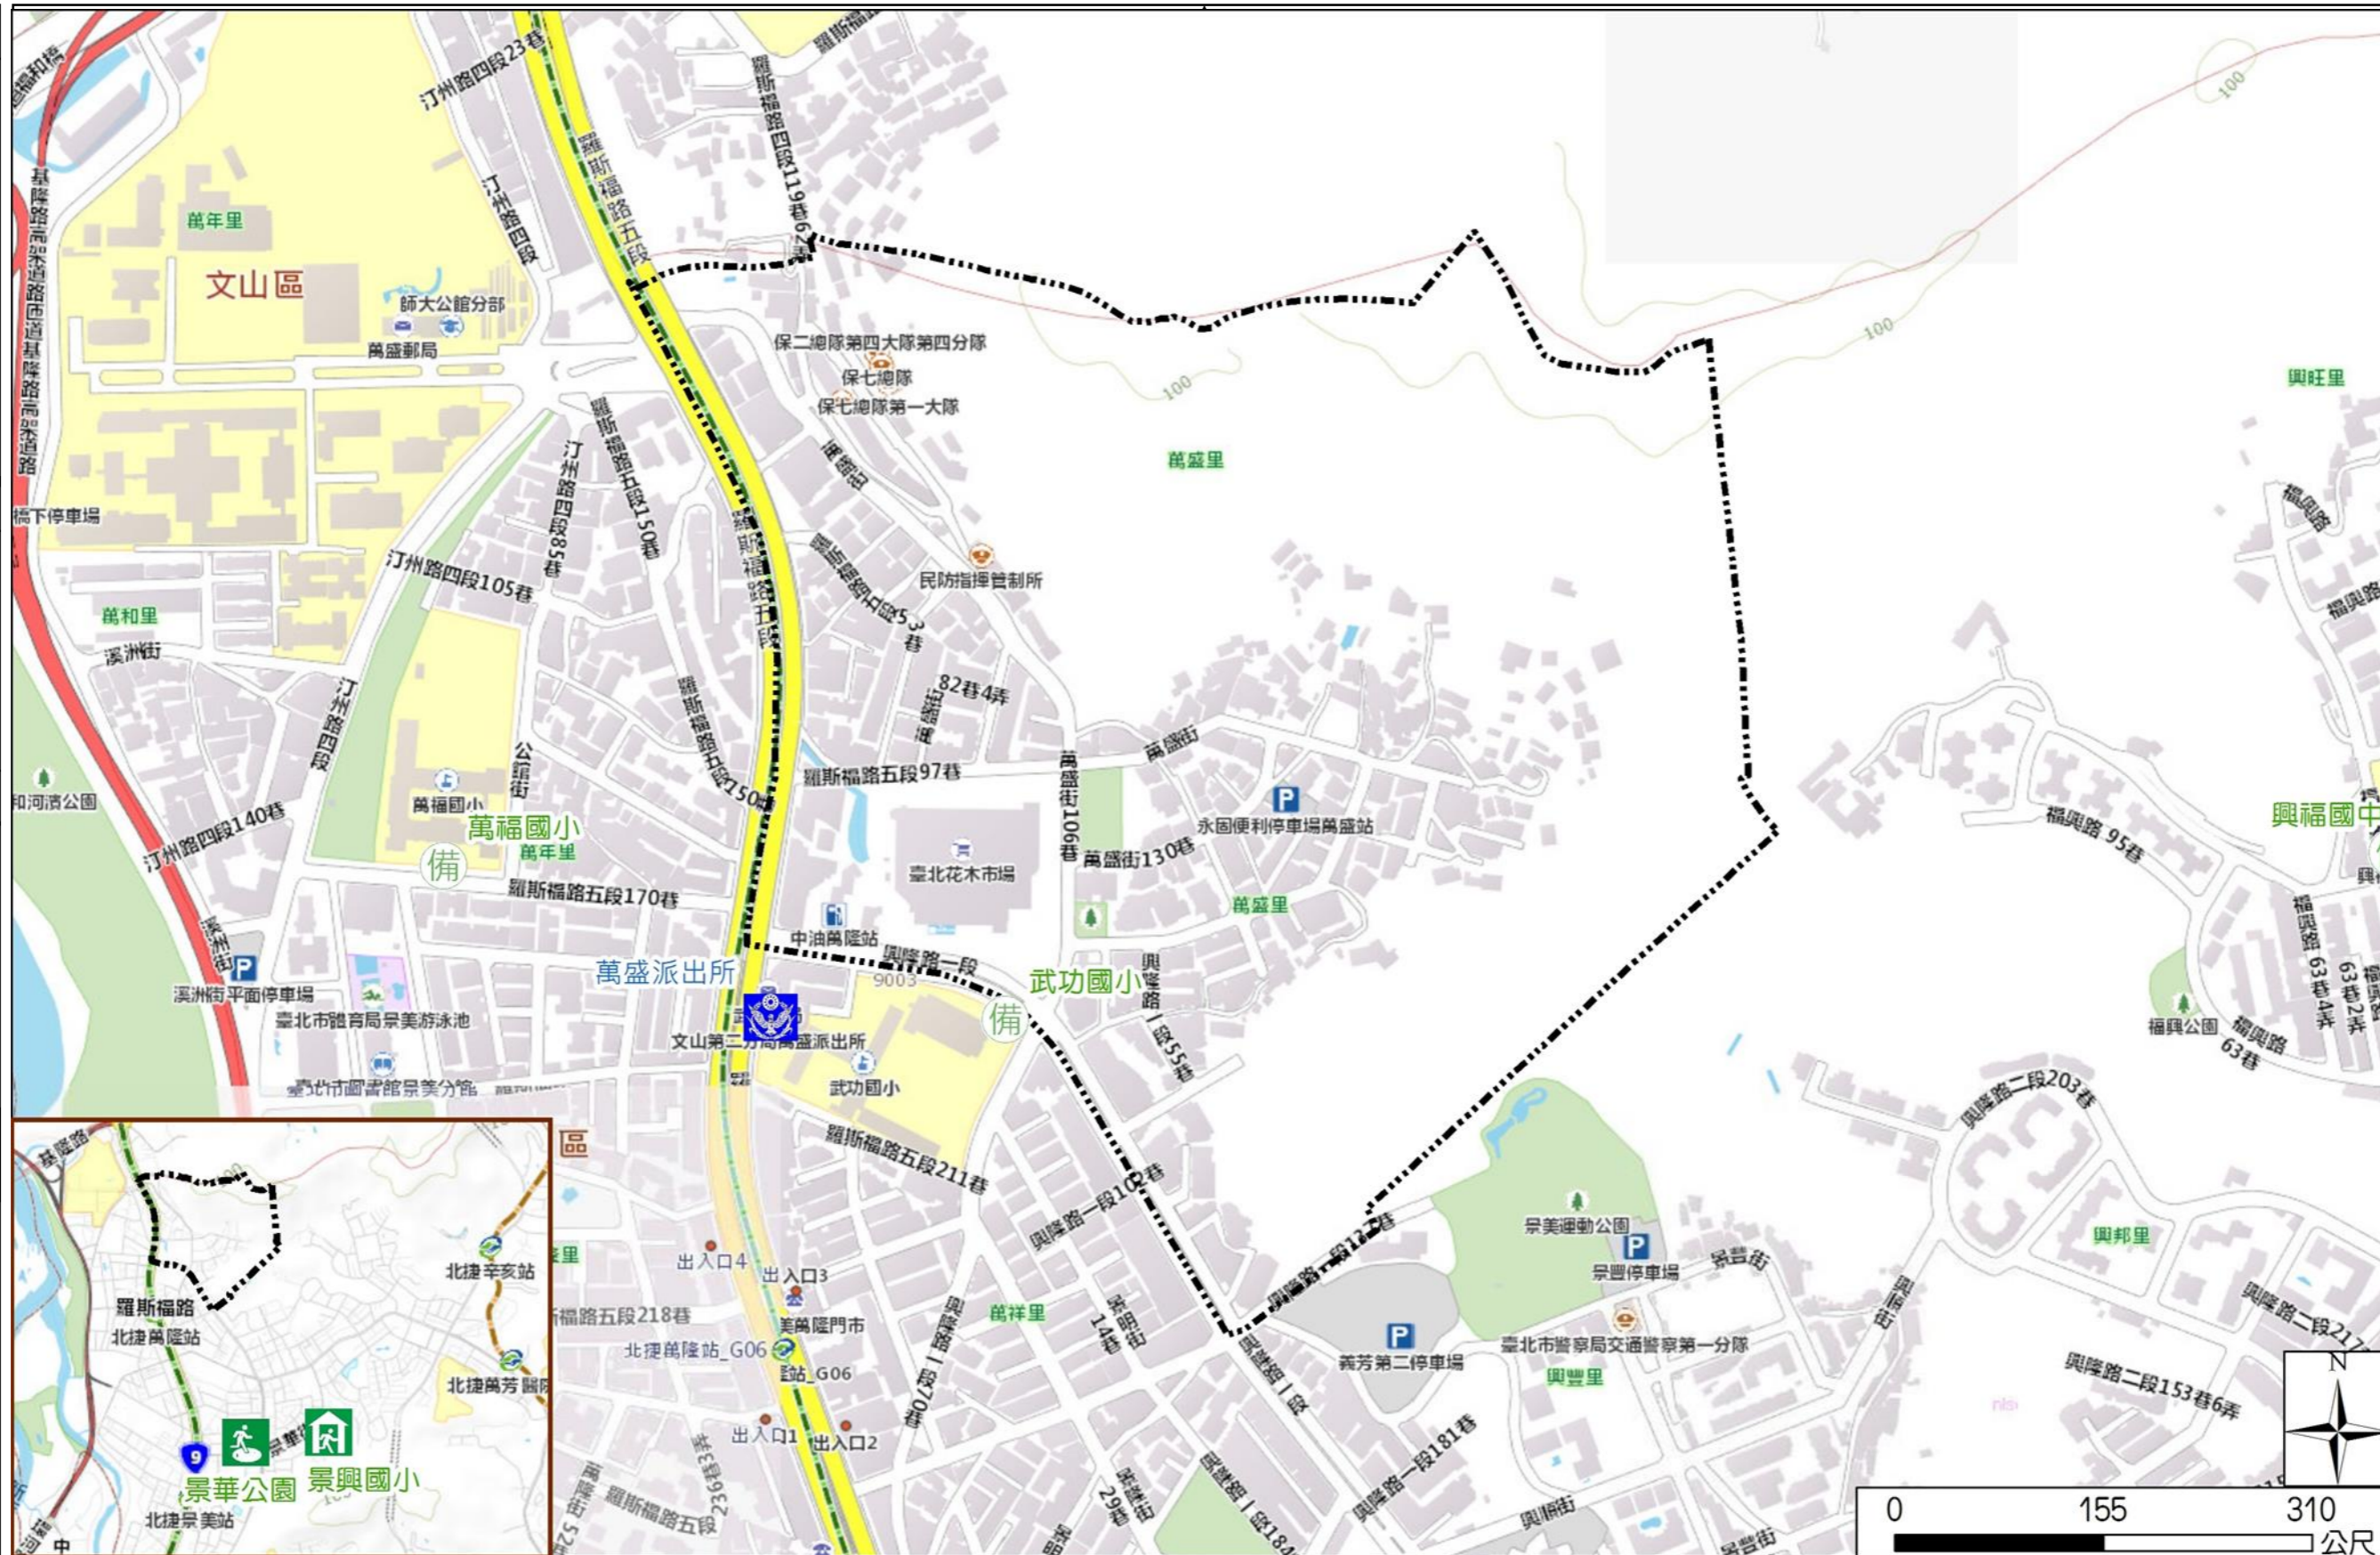

Wansheng Vil., Wenshan Dist., Taipei City Simple Evacuation Map

Disaster notification Unit

Taipei Citizen Hotline : 1999
 Fire Department Tel. : 119
 Police Department Tel. : 110
 EOC of Wenshan Dist.
 Non-emergency number : 02-86615818
 Emergency number : 02-66290119
 Officer
 Mobile : 0972-246012
 Note: Please call this District's EOC to ensure that the evacuation shelter is open

Disaster Prevention Information Website

Taipei City Disaster Prevention Information Website

Knowledge of disaster prevention

Flood: Vertical evacuation or preventive evacuation
 Earthquake :

More disaster prevention knowledge :
 Taipei City Disaster Prevention Guide

Evacuation Shelter

Name	Jinghua Park Applicable to earthquake situations
Address	Jingxing Rd.
Capacity	1347
Contact number	02-27884255
Name	Jingxing Elementary School (School for Priority Shelter) Applicable to earthquake situations and debris flow situations
Address	No. 21, Ln. 150, Jinghua St.
Capacity	126
Contact number	02-29329439#730
Name	Wugong Elementary School (Applicable to flood situations)
Address	No. 68, Sec. 1, Xinglong Rd.
Capacity	50
Contact number	02-29314360#29
Name	Wanfu Elementary School (Applicable to flood situations)
Address	No. 32, Ln. 170, Sec. 5, Roosevelt Rd.
Capacity	32
Contact number	02-29353123#131