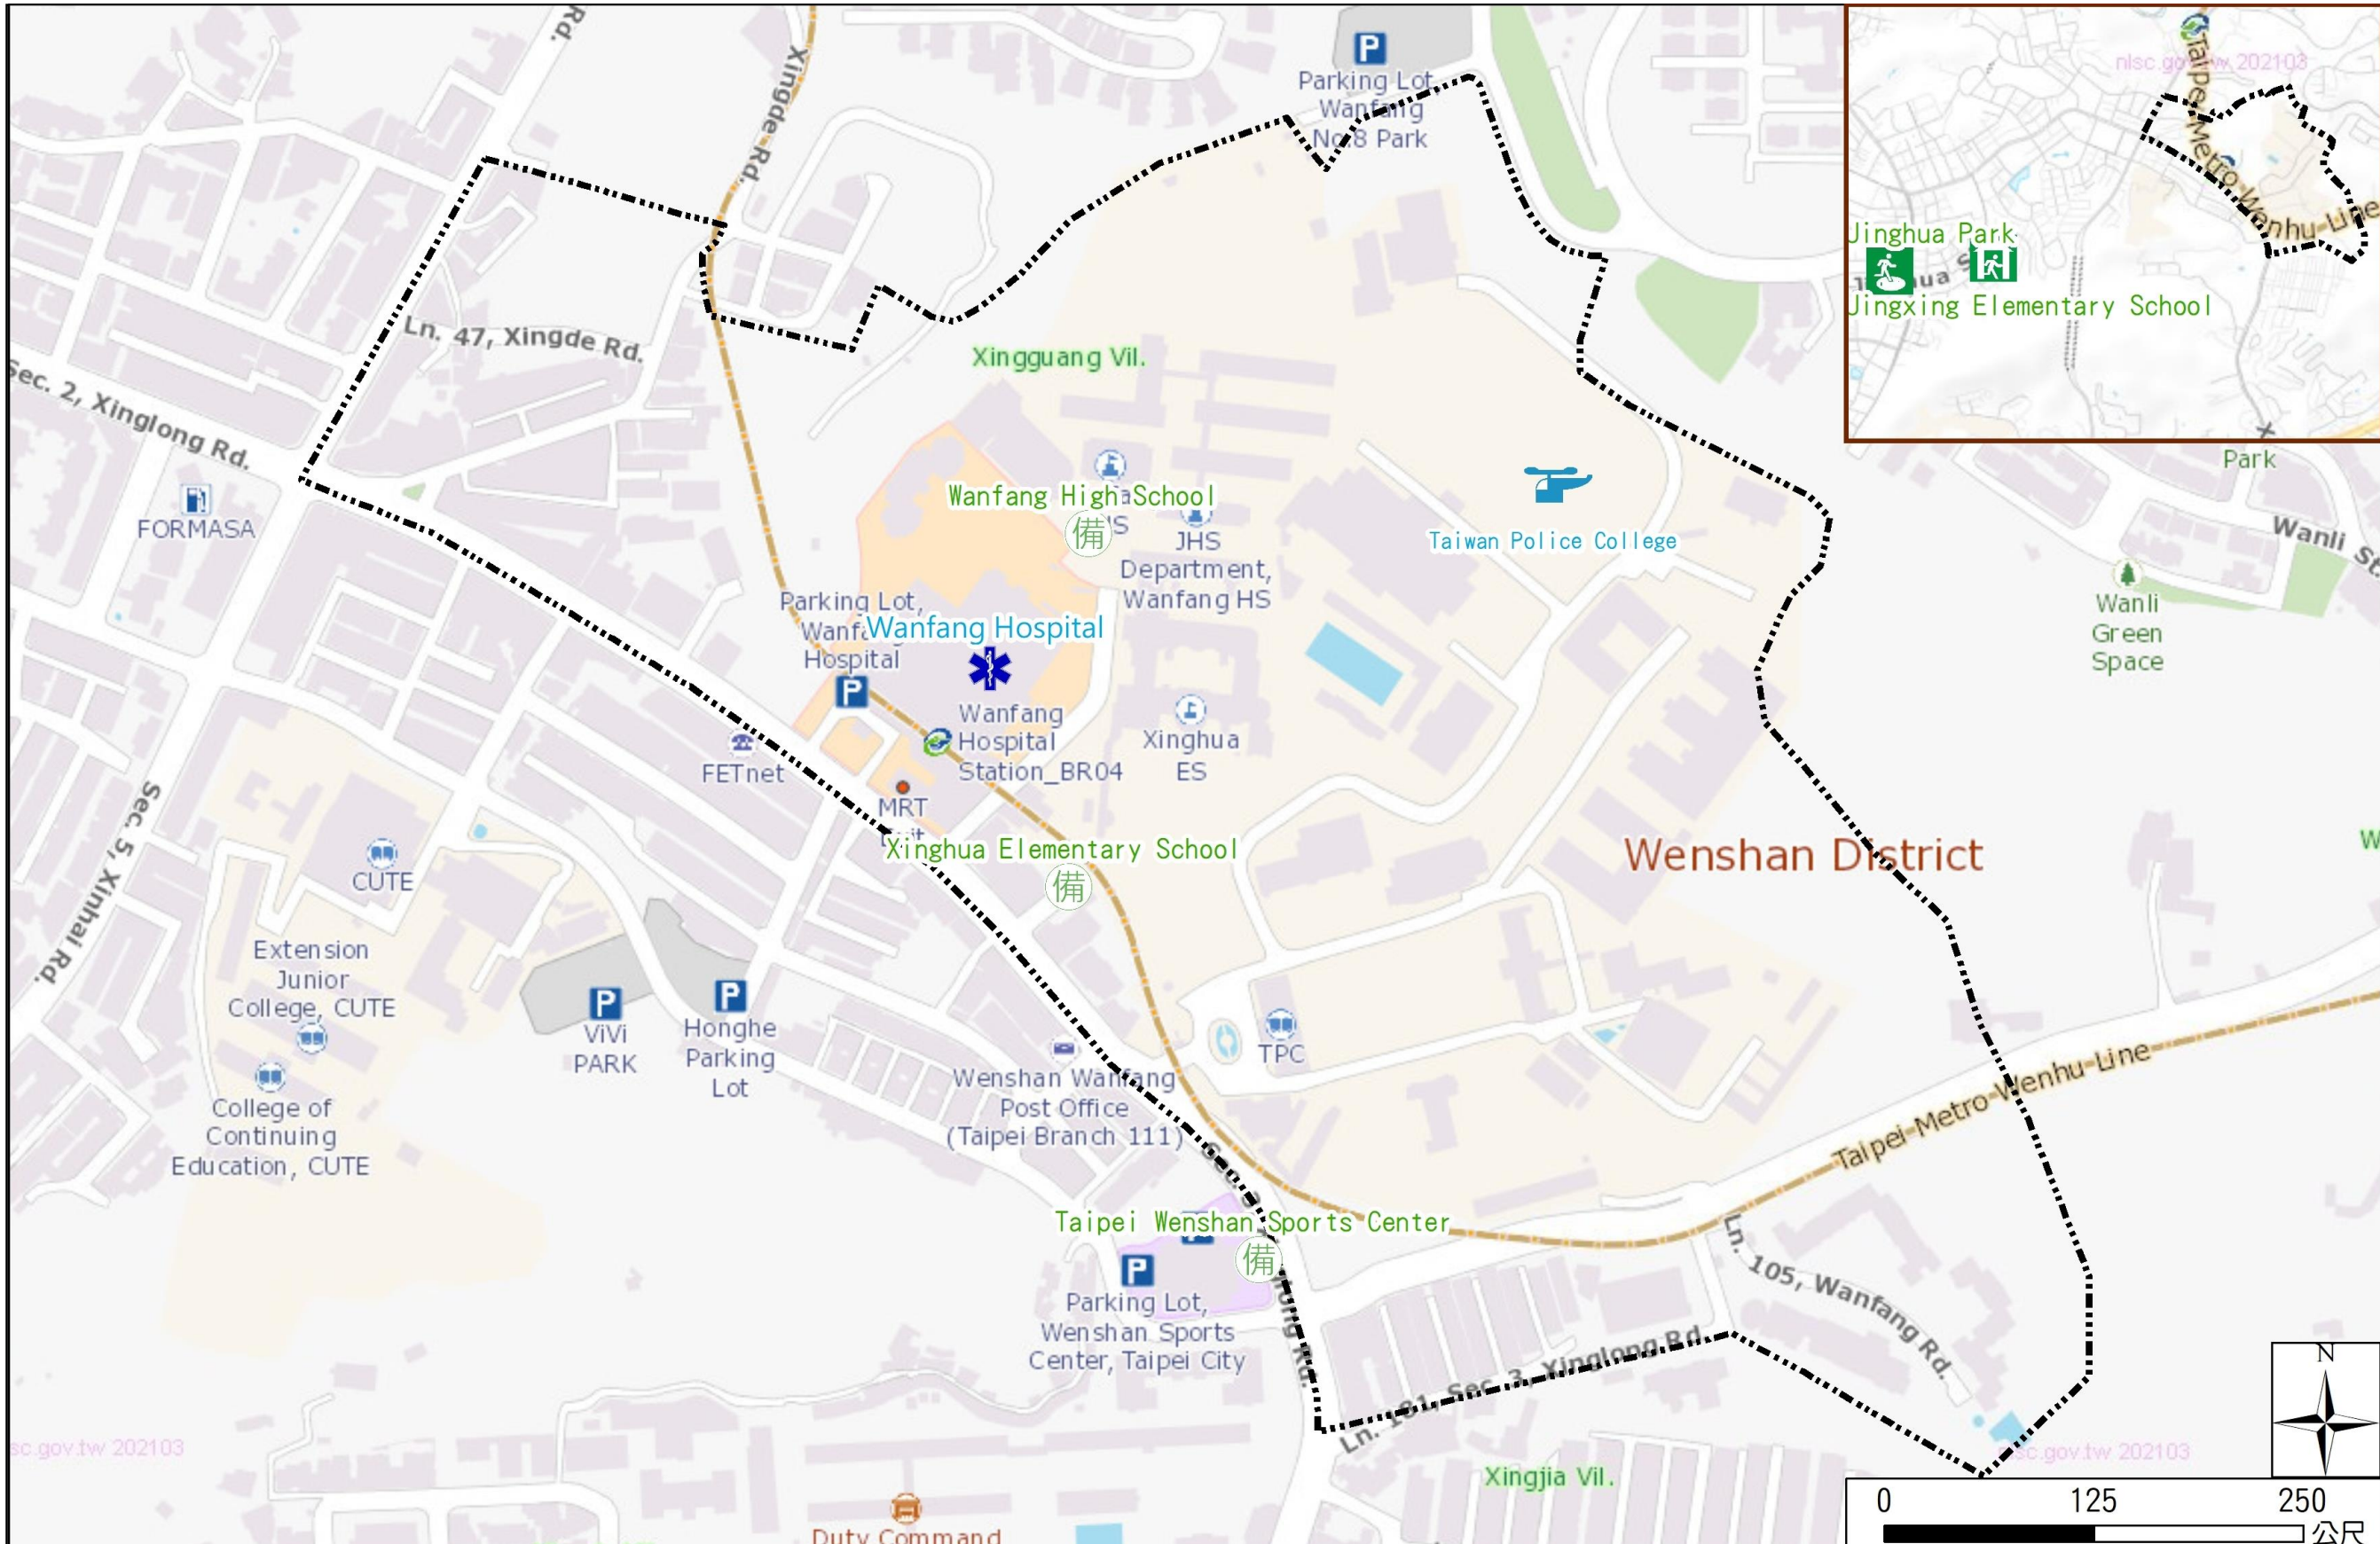

Xingguang Vil., Wenshan Dist., Taipei City Simple Evacuation Map

Emergency notification

Taipei Citizen Hotline : 1999
 Fire Department Tel. : 119
 Police Department Tel. : 110
 EOC of Wenshan Dist.
 Non-emergency number : 02-29365522
 Emergency number : 02-66290119
 Officer
 Mobile : 0972-246051
 Note: Please call this District's EOC to ensure that the evacuation shelter is open

Disaster Prevention Information Website

Taipei City Disaster Prevention Information Website

Evacuation Principle

Flood: Vertical evacuation or preventive evacuation
 Earthquake :

More disaster prevention knowledge :
 Taipei City Disaster Prevention Guide

Evacuation Shelter

Name	Jinghua Park Shelter for Earthquake
Address	Intersection of Jingxing Rd. and Jinghua St.
Capacity	1347
Contact number	02-27884255
Name	Jingxing Elementary School (School for Priority Shelter) Shelter for Earthquake
Address	No. 21, Ln. 150, Jinghua St.
Capacity	126
Contact number	02-29329439#730
Name	Taipei Wenshan Sports Center
Address	No. 222, Sec. 3, Xinglong Rd.
Capacity	189
Contact number	02-22308268#211
Name	Wanfang High School
Address	No. 1, Ln. 115, Sec. 3, Xinglong Rd.
Capacity	131
Contact number	02-22309585#500