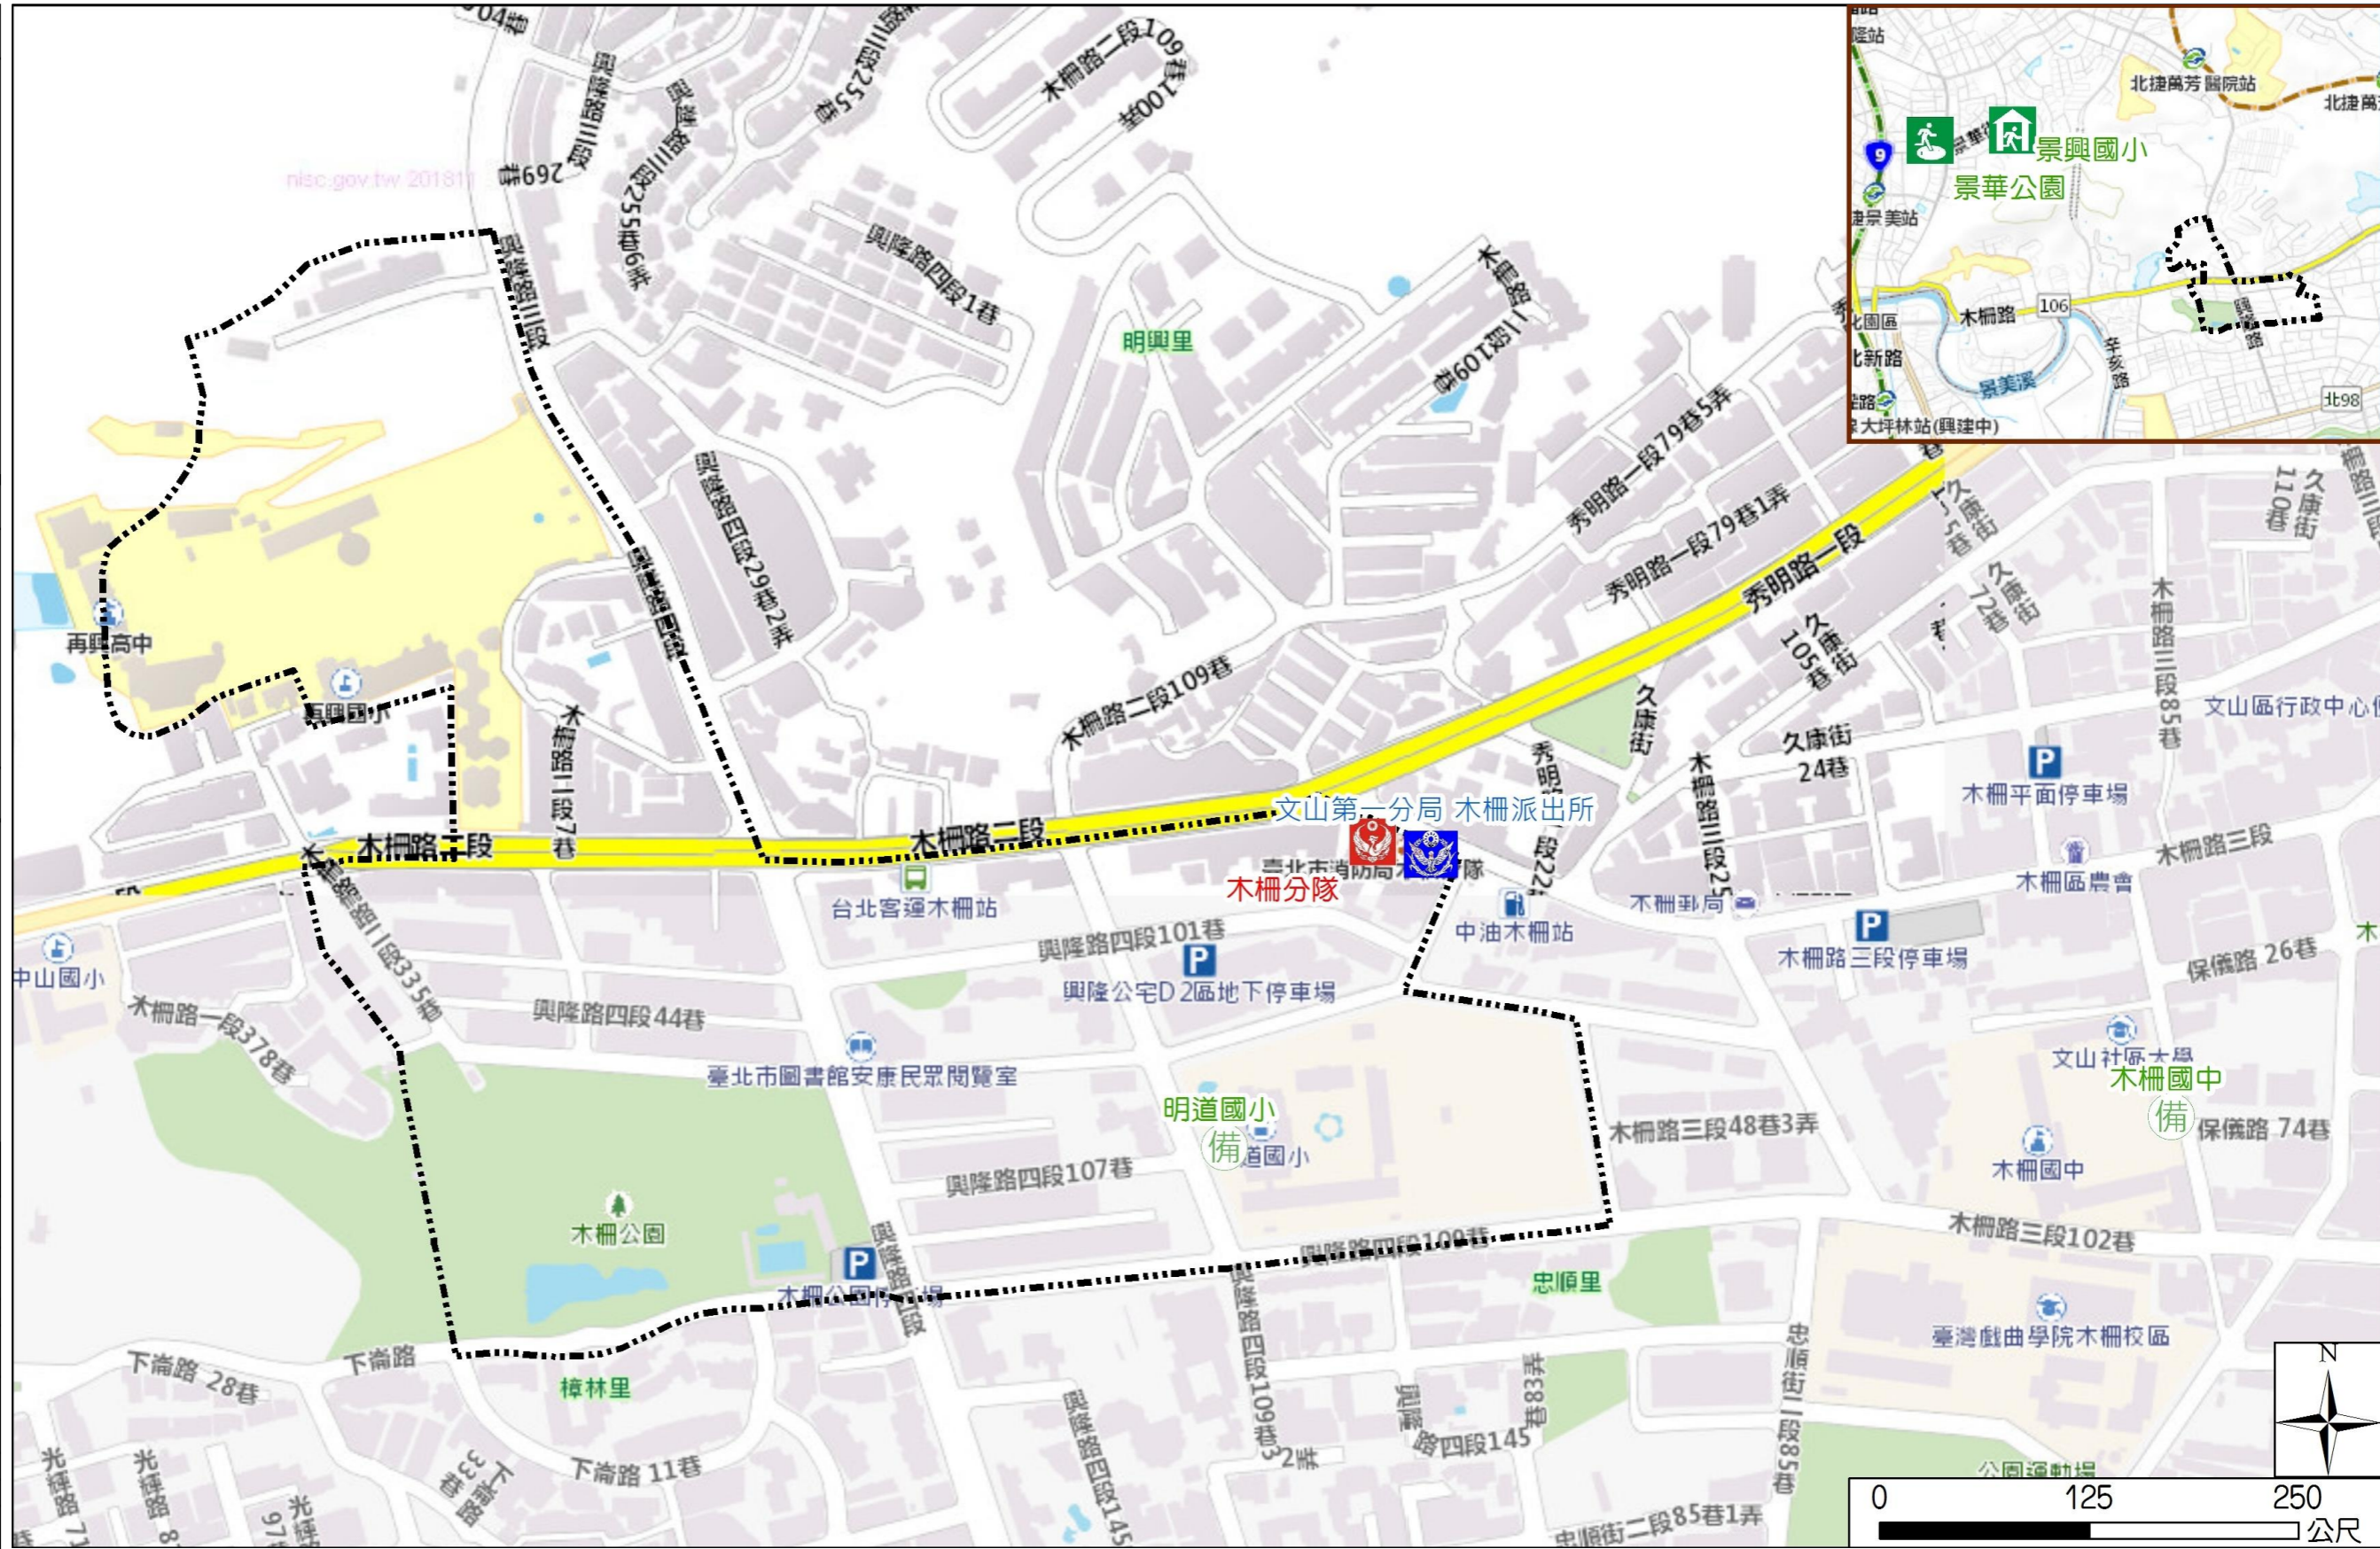

Mingyi Vil., Wenshan Dist., Taipei City Simple Evacuation Map

Emergency notification

Taipei Citizen Hotline : 1999
 Fire Department Tel. : 119
 Police Department Tel. : 110
 EOC of Wenshan Dist.
 Non-emergency number :
 02-29365522
 Emergency number :
 02-66290119
 Officer
 Mobile : 0972-246025
 Note: Please call this District's
 EOC to ensure that the evacuation
 shelter is open

Disaster Prevention Information Website

Taipei City Disaster Prevention Information Website

Evacuation Principle

Flood: Vertical evacuation or preventive evacuation
 Earthquake :

More disaster prevention knowledge :
 Taipei City Disaster Prevention Guide

Evacuation Shelter

Name	Jinghua Park Shelter for Earthquake
Address	Intersection of Jingxing Rd. and Jinghua St.
Capacity	1347
Contact number	02-27884255
Name	Jingxing Elementary School (School for Priority Shelter) Shelter for Earthquake
Address	No. 21, Ln. 150, Jinghua St.
Capacity	126
Contact number	02-29329439#730
Name	Mingdao Elementary School
Address	No. 61, Ln. 138, Sec. 2, Muzha Rd.
Capacity	42
Contact number	02-29392821#130
Name	Muzha Junior High School
Address	No. 12, Ln. 102, Sec. 3, Mujha Rd.
Capacity	30
Contact number	02-29393031#600