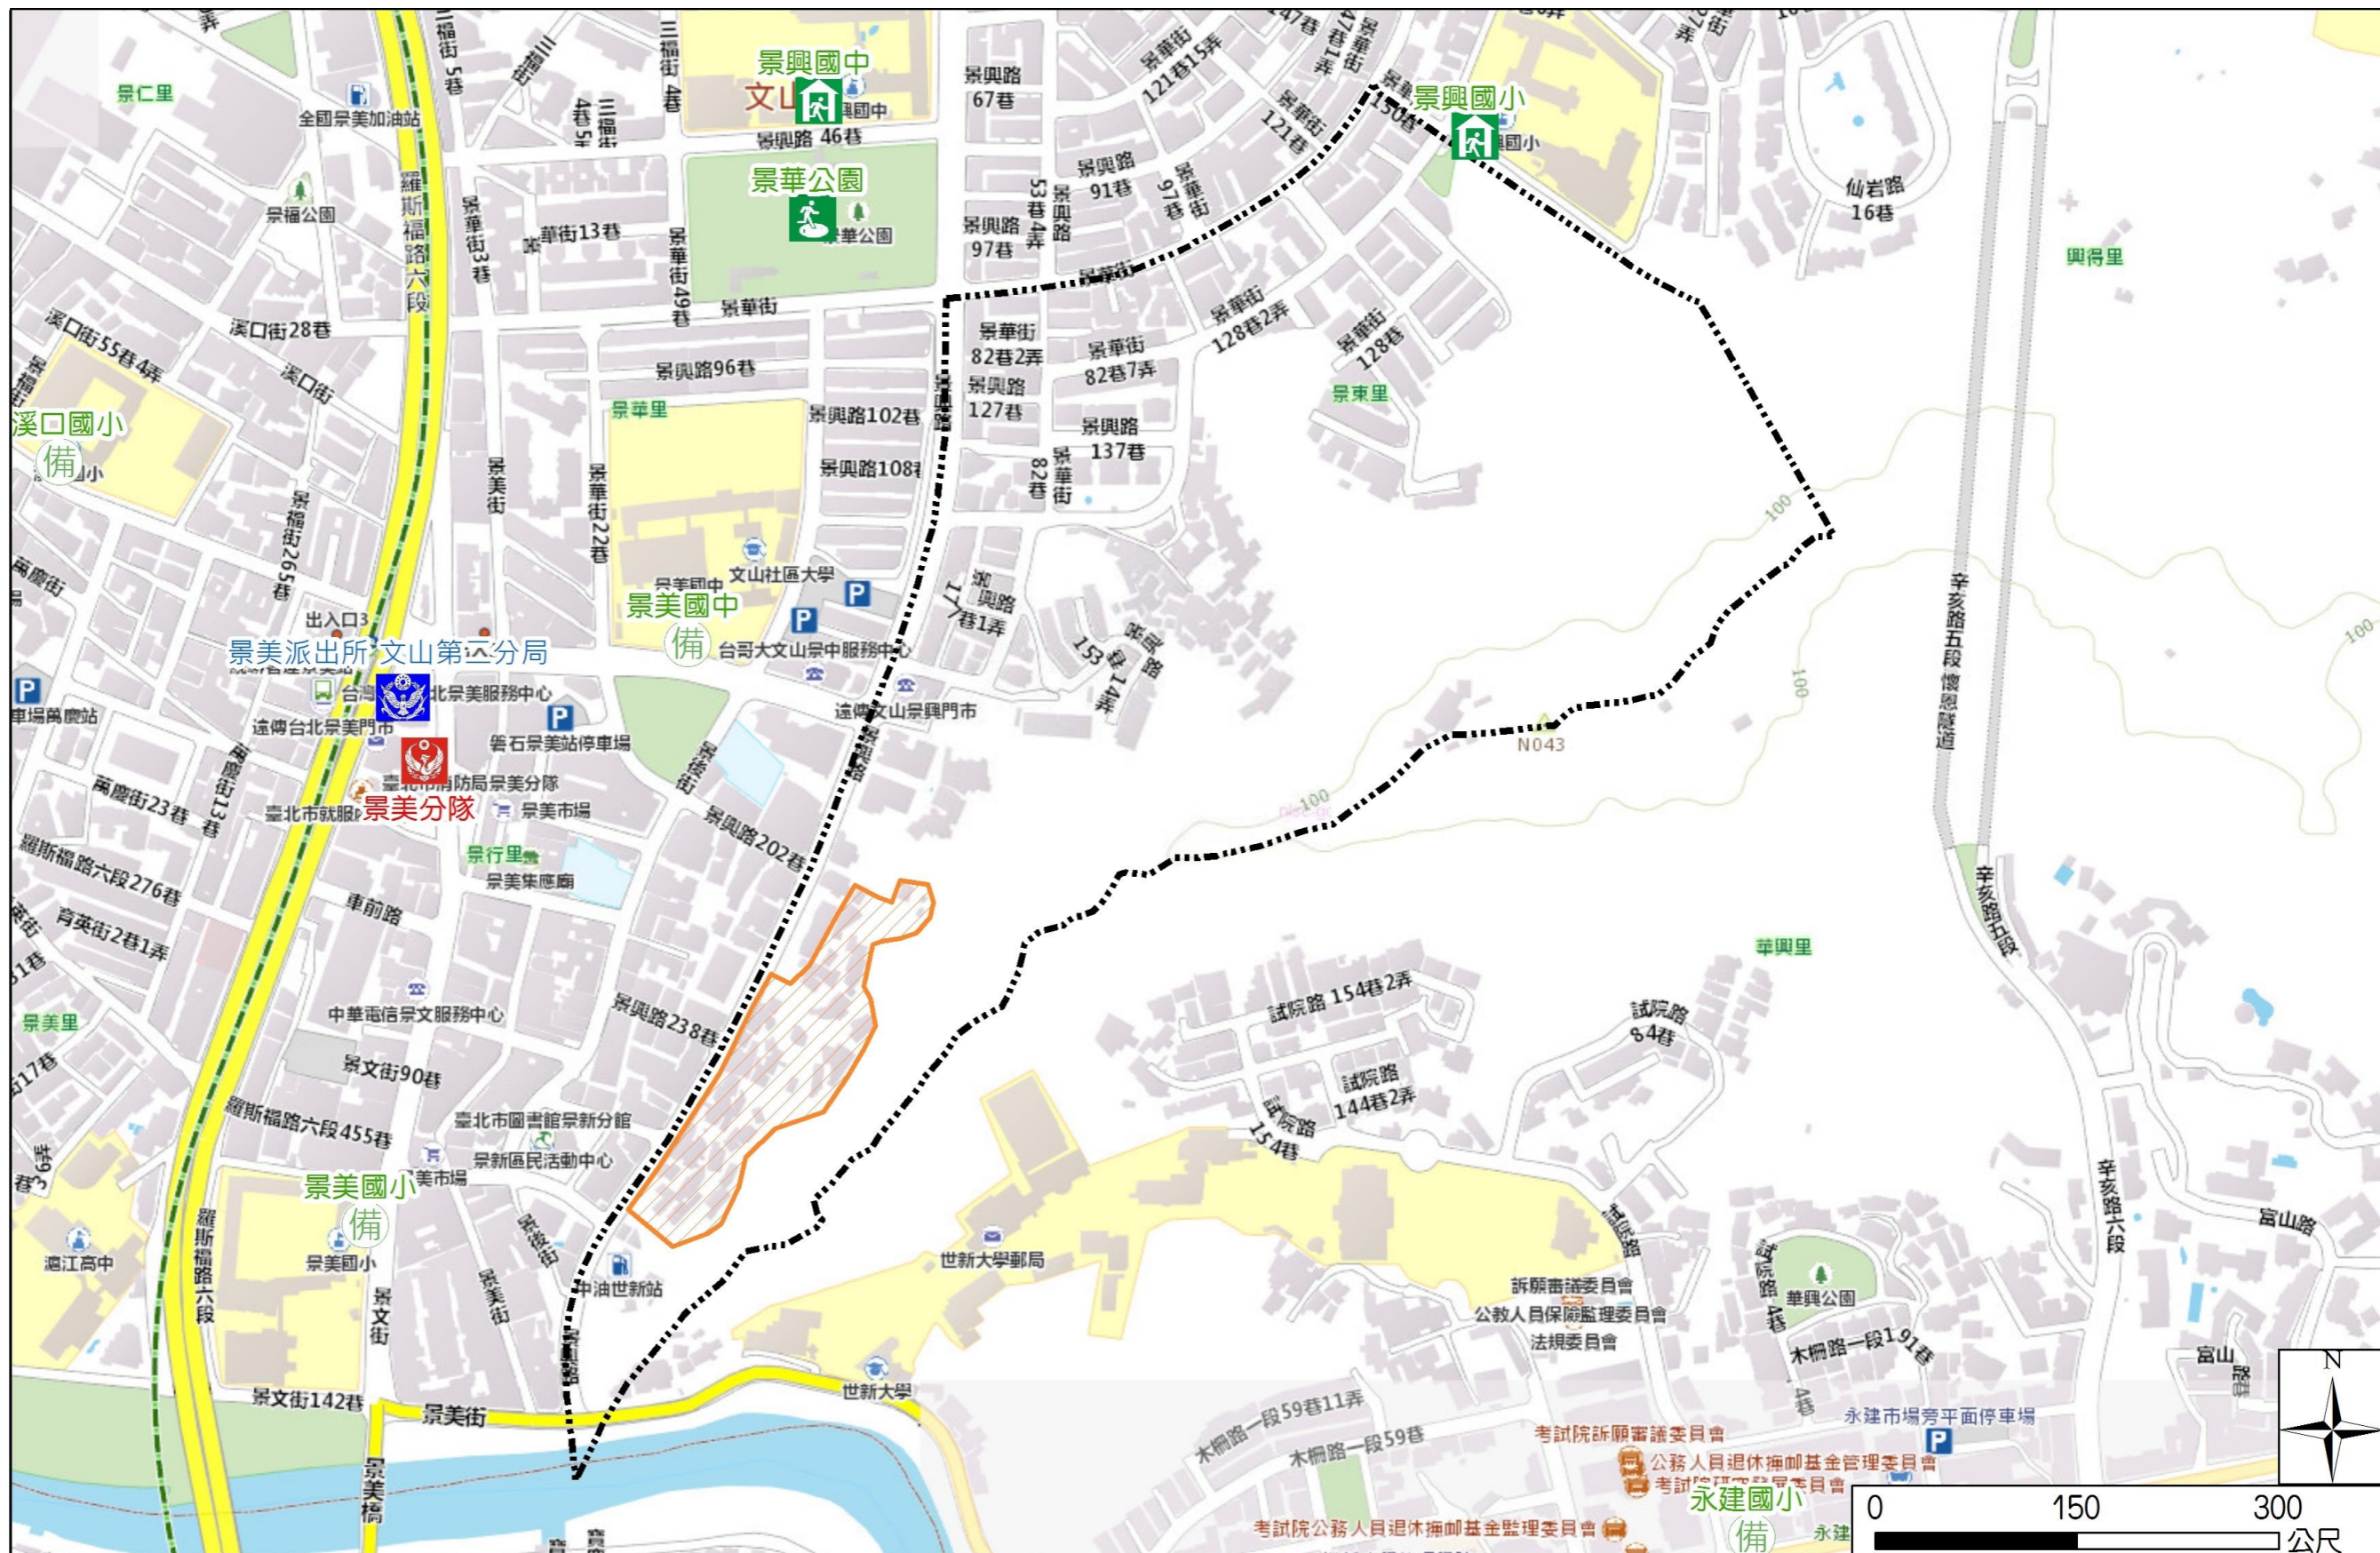

Jingdong Vil., Wenshan Dist., Taipei City Evacuation Map

Emergency notification

Taipei Citizen Hotline : 1999
 Fire Department Tel. : 119
 Police Department Tel. : 110
 EOC of Wenshan Dist.
 Non-emergency number :
 02-29365522
 Emergency number :
 02-66290119
 Officer
 Mobile : 0972-246002
 Note: Please call this District's
 EOC to ensure that the evacuation
 shelter is open

Disaster Prevention Information Website

Taipei City Disaster Prevention Information Website

Evacuation Principle

Flood: Vertical evacuation or preventive evacuation
 Earthquake :

More disaster prevention knowledge :
 Taipei City Disaster Prevention Guide

Evacuation Shelter

Name	Jinghua Park Shelter for Earthquake
Address	Intersection of Jingxing Rd. and Jinghua St.
Capacity	1347
Contact number	02-27884255
Name	Jingxing Junior High School (School for Priority Shelter) Shelter for Flood and Earthquake
Address	No. 2, Ln. 46, Jingxing Rd.
Capacity	100
Contact number	02-29323794#130
Name	Jingxing Elementary School (School for Priority Shelter) Shelter for Earthquake
Address	No. 21, Ln. 150, Jinghua St.
Capacity	126
Contact number	02-29329439#730
Name	Jingmei Junior High School
Address	No. 27, Jingzhong St.
Capacity	80
Contact number	02-89353130#501