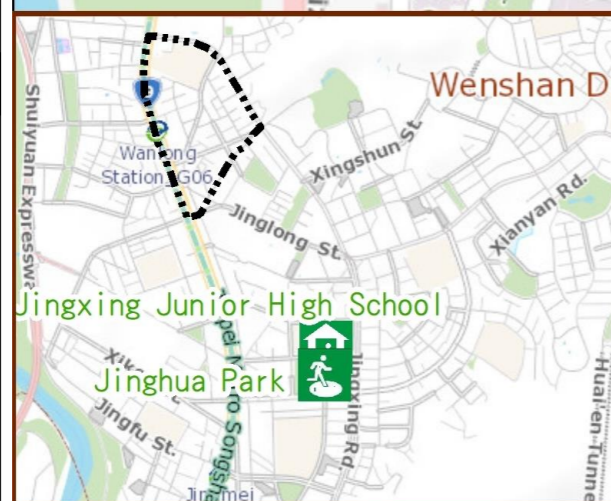

Wanxiang Vil., Wenshan Dist., Taipei City Evacuation Map

Emergency notification

Taipei Citizen Hotline : 1999
Fire Department Tel. : 119
Police Department Tel. : 110
EOC of Wenshan Dist.
Non-emergency number : 02-29365522
Emergency number : 02-66290119、8661-5818
Officer
Mobile : 0972-246008
Note: Please call this District's EOC to ensure that the evacuation shelter is open

Disaster Prevention Information Website

Taipei City Disaster Prevention Information Website

Evacuation Principle

Flood: Vertical evacuation or preventive evacuation
Earthquake :

More disaster prevention knowledge :
Taipei City Disaster Prevention Guide

Evacuation Shelter

Name	Jinghua Park Shelter for Earthquake
Address	Intersection of Jingxing Rd. and Jinghua St.
Capacity	1347
Contact number	02-27884255
Name	Jingxing Junior High School (School for Priority Shelter) Shelter for Flood and Earthquake
Address	No. 2, Ln. 46, Jingxing Rd.
Capacity	100
Contact number	02-29323794#130
Name	Wugong Elementary School
Address	No. 68, Sec. 1, Xinglong Rd.
Capacity	50
Contact number	02-29314360#38
Name	Zhiqing Elementary School
Address	No. 5, Ln. 21, Jingfu St.
Capacity	35
Contact number	02-29323875#540

圖例 Legend

里界 Village Boundary

里界 Village Boundary

避難收容處所 Evacuation Shelter

- 室內避難收容處所(優先安置學校)
  Indoor Evacuation Shelter (School for Priority Shelter)
- 室外避難收容處所(防災公園)
  Outdoor Evacuation Shelter (Disaster Prevention Park)
- 避難收容處所(備用)
  Evacuation Shelter (Backup)

防救災單位 Disaster Rescue Resources

- 警察單位
  Police Department
- 消防單位
  Fire Department
- 急救責任醫院
  Designated Hospital (Emergency Medical Treatment)
- 直升機起降場
  Helipad

重要地標 Landmark

重要地標
Landmark