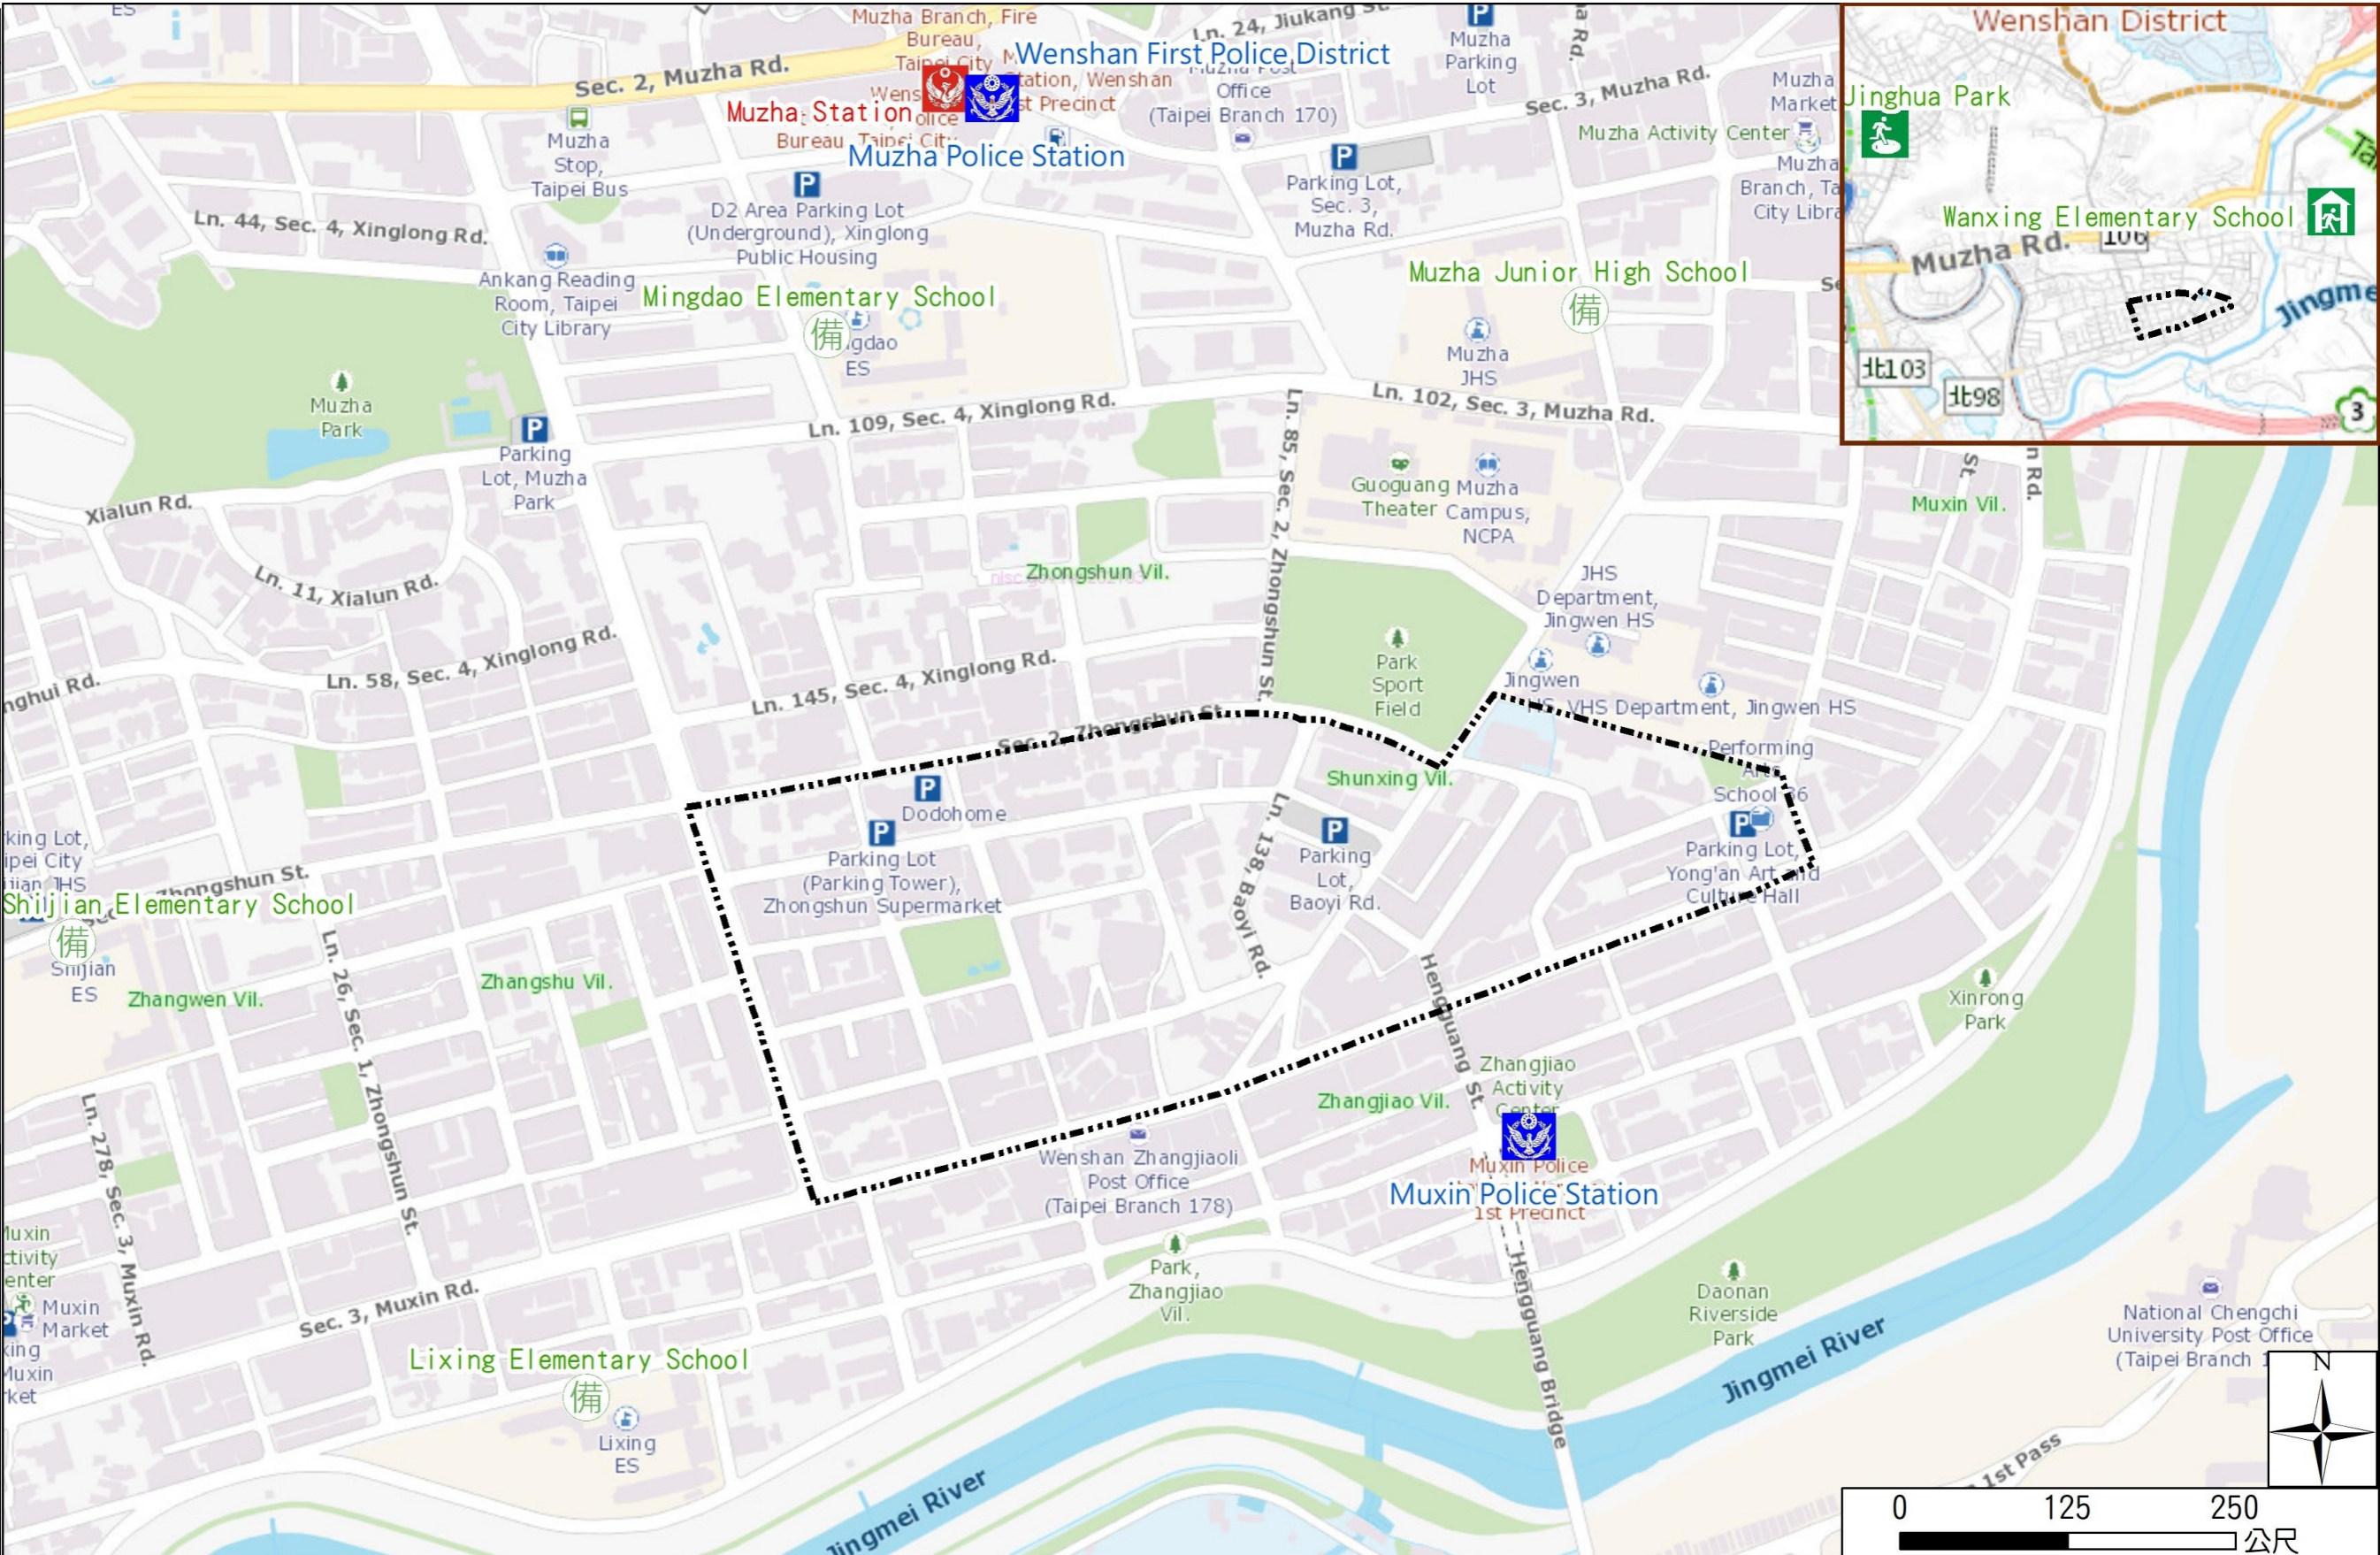

Shunxing Vil., Wenshan Dist., Taipei City Simple Evacuation Map

Emergency notification

Taipei Citizen Hotline : 1999
 Fire Department Tel. : 119
 Police Department Tel. : 110
 EOC of Wenshan Dist.
 Non-emergency number : 02-29365522
 Emergency number : 02-66290119
 Officer
 Mobile : 0972-246029
 Note: Please call this District's EOC to ensure that the evacuation shelter is open

Disaster Prevention Information Website

Taipei City Disaster Prevention Information Website

Evacuation Principle

Flood: Vertical evacuation or preventive evacuation
 Earthquake :

More disaster prevention knowledge :
 Taipei City Disaster Prevention Guide

Evacuation Shelter

Name	Jinghua Park Shelter for Earthquake
Address	Intersection of Jingxing Rd. and Jinghua St.
Capacity	1347
Contact number	02-27884255
Name	Wanxing Elementary School (School for Priority Shelter) Shelter for Flood
Address	No. 114, Sec. 2, Xiuming Rd.
Capacity	125
Contact number	02-29381721#131
Name	Mingdao Elementary School
Address	No. 61, Ln. 138, Sec. 2, Muzha Rd.
Capacity	42
Contact number	02-29392821#130
Name	Lixing Elementary School
Address	No. 7, Ln. 155, Sec. 3, Muxin Rd.
Capacity	30
Contact number	02-29363995#821