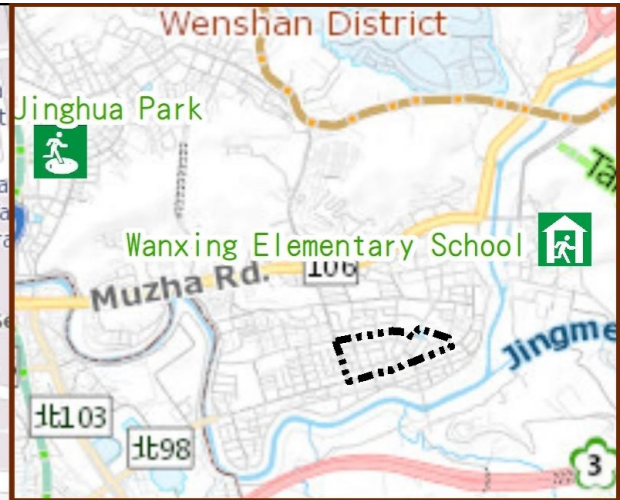

Shunxing Vil., Wenshan Dist., Taipei City Simple Evacuation Map

Emergency notification

Taipei Citizen Hotline : 1999
 Fire Department Tel. : 119
 Police Department Tel. : 110
 EOC of Wenshan Dist.
 Non-emergency number : 02-29365522
 Emergency number : 02-66290119
 Officer
 Mobile : 0972-246029
 Note: Please call this District's EOC to ensure that the evacuation shelter is open

Evacuation Shelter

Name	Jinghua Park Shelter for Earthquake
Address	Intersection of Jingxing Rd. and Jinghua St.
Capacity	1347
Contact number	02-27884255
Name	Wanxing Elementary School (School for Priority Shelter) Shelter for Flood
Address	No. 114, Sec. 2, Xiuming Rd.
Capacity	125
Contact number	02-29381721#131
Name	Mingdao Elementary School
Address	No. 61, Ln. 138, Sec. 2, Muzha Rd.
Capacity	42
Contact number	02-29392821#130
Name	Lixing Elementary School
Address	No. 7, Ln. 155, Sec. 3, Muxin Rd.
Capacity	30
Contact number	02-29363995#821