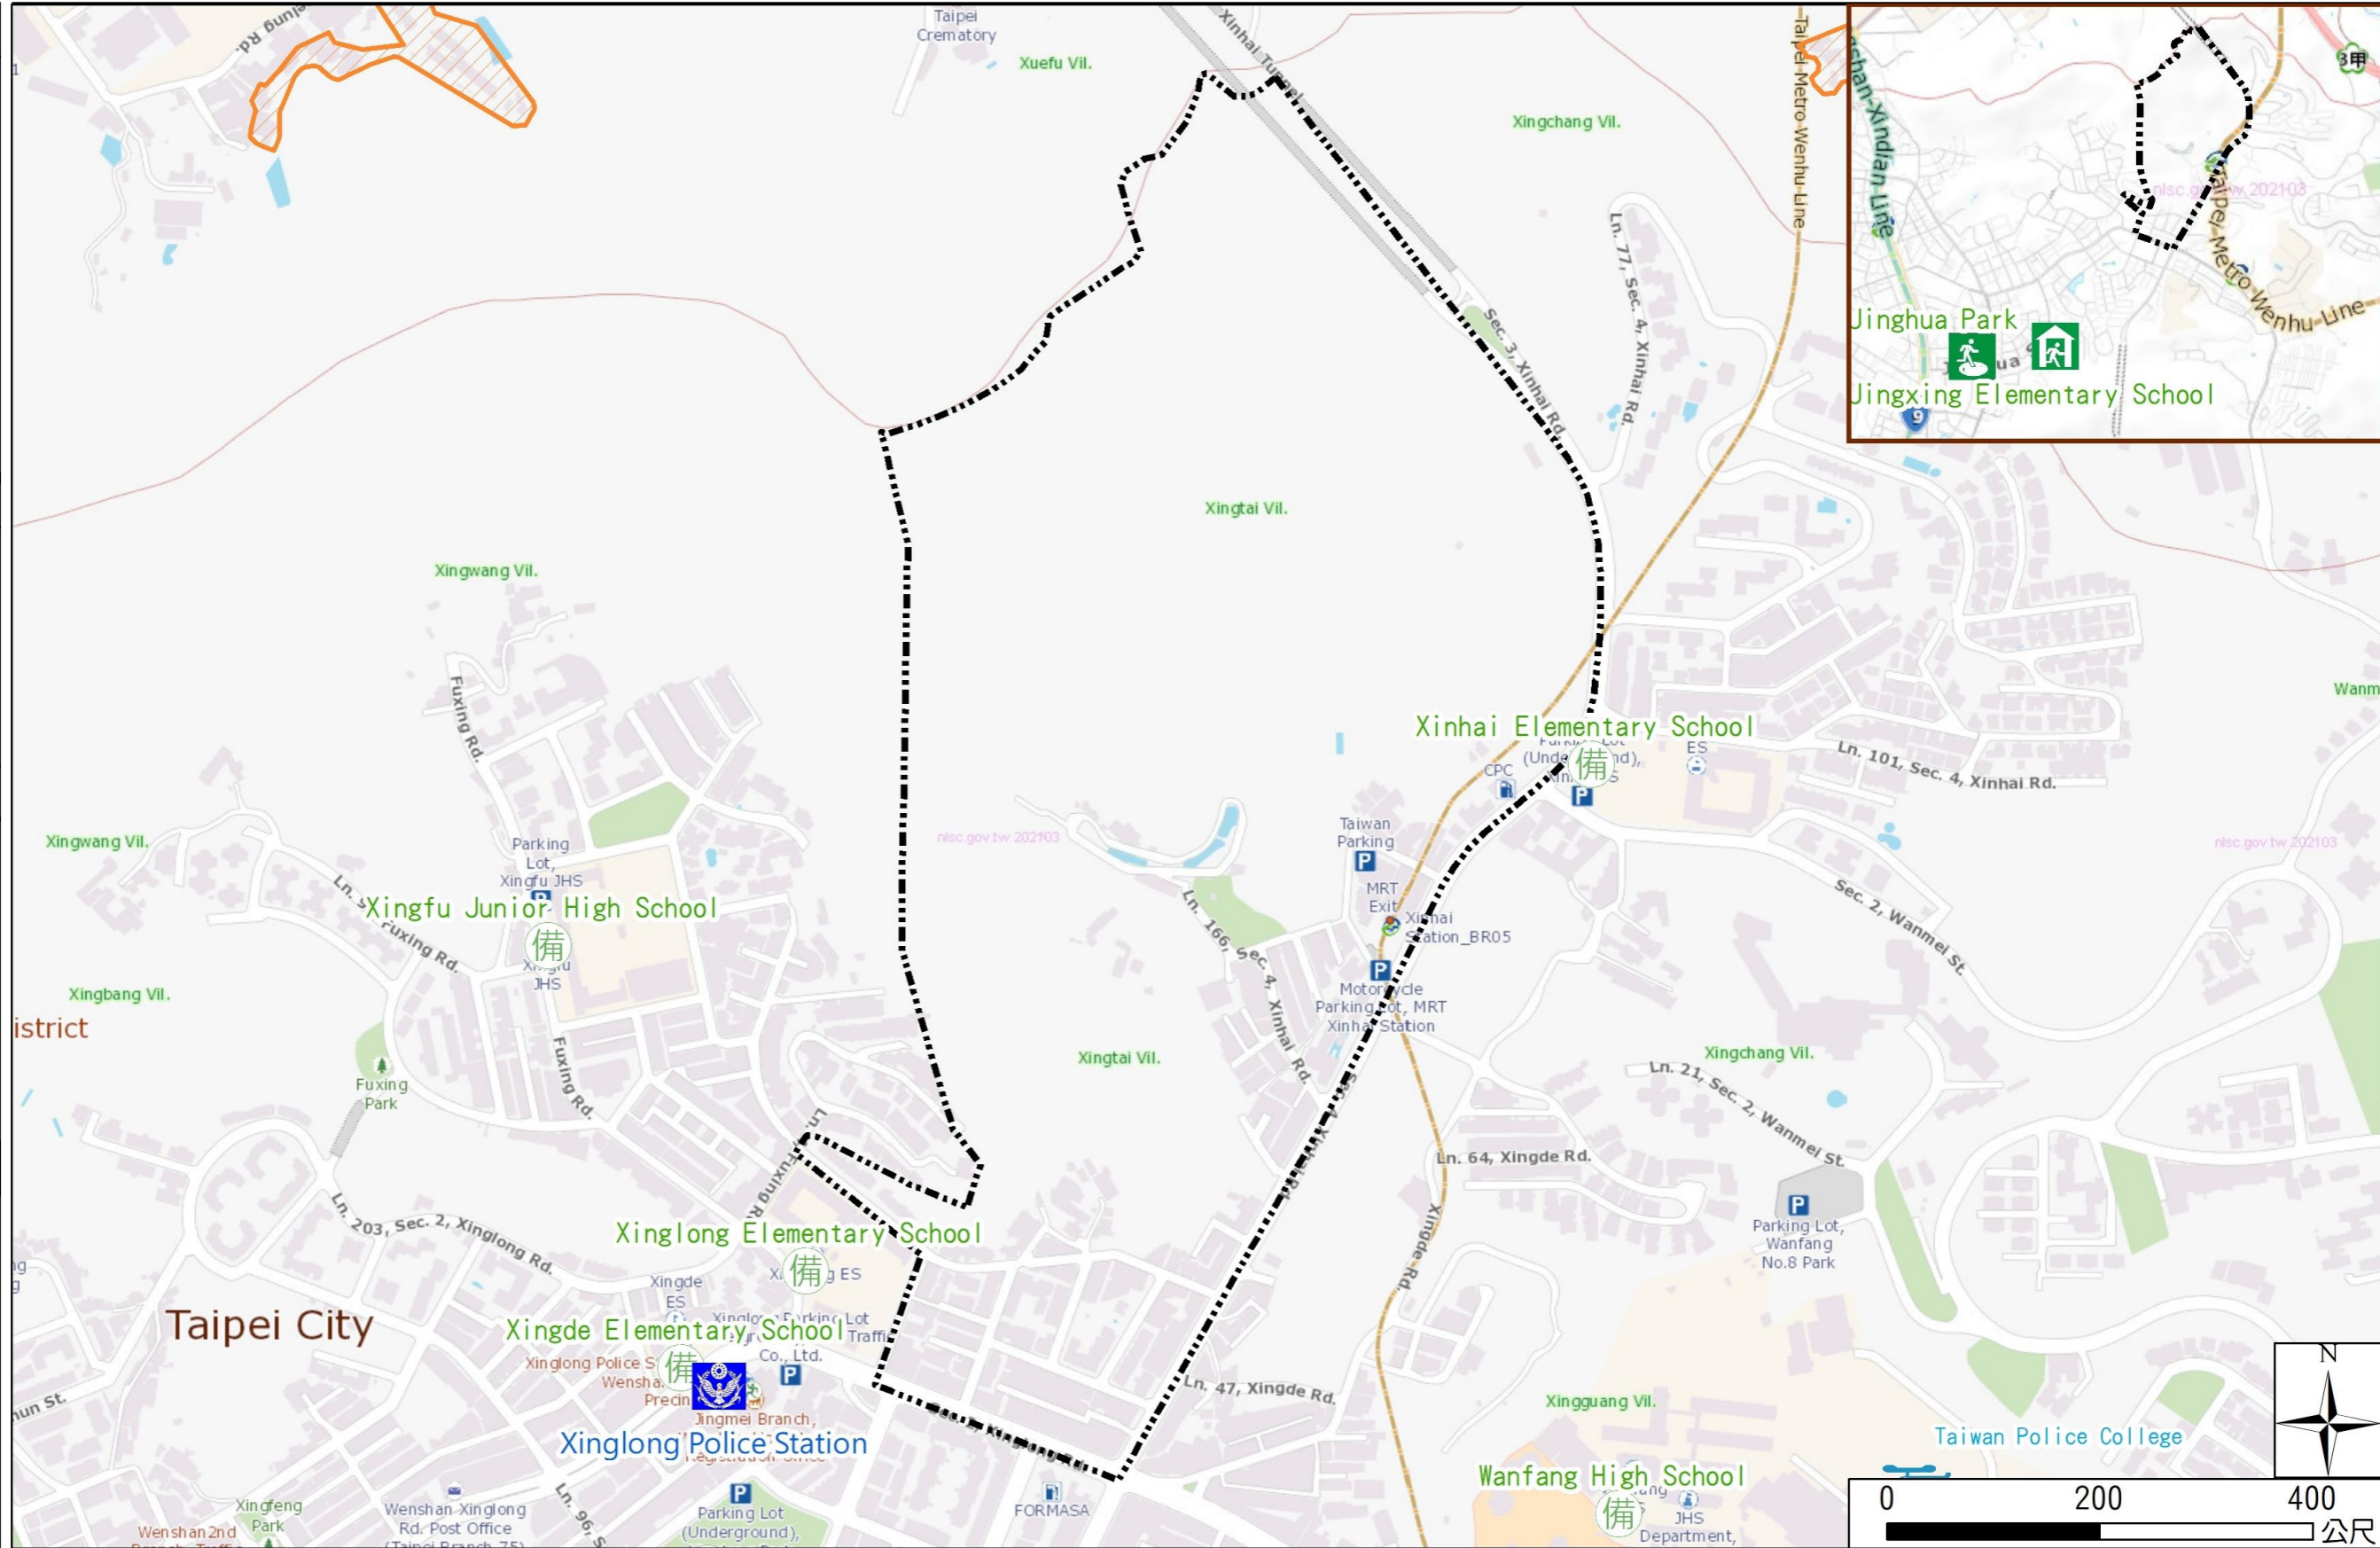

Xingtai Vil., Wenshan District., Taipei City Simple Evacuation Map

Emergency notification

Taipei Citizen Hotline : 1999
 Fire Department Tel. : 119
 Police Department Tel. : 110
 EOC of Wenshan Dist.
 Non-emergency number : 02-29365522
 Emergency number : 02-66290119
 Officer
 Mobile : 0972-246021
 Note: Please call this District's EOC to ensure that the evacuation shelter is open

Disaster Prevention Information Website

Taipei City Disaster Prevention Information Website

Evacuation Principle

Flood: Vertical evacuation or preventive evacuation
 Earthquake :

More disaster prevention knowledge :
 Taipei City Disaster Prevention Guide

Evacuation Shelter

Name	Jinghua Park Shelter for Earthquake
Address	Intersection of Jingxing Rd. and Jinghua St.
Capacity	1347
Contact number	02-27884255
Name	Jingxing Elementary School (School for Priority Shelter) Shelter for Earthquake
Address	No. 21, Ln. 150, Jinghua St.
Capacity	126
Contact number	02-29329439#730
Name	Xinhai Elementary School
Address	No. 103, Sec. 4, Xinhai Rd.
Capacity	30
Contact number	02-29357282#141
Name	Xinglong Elementary School
Address	No. 2, Fuxing Rd.
Capacity	133
Contact number	02-29323131#511