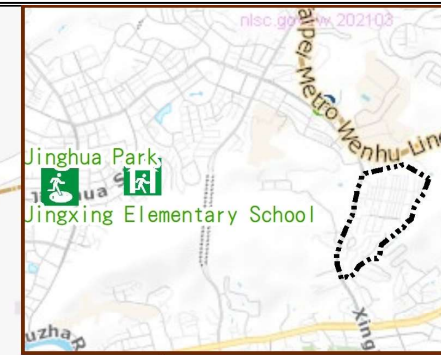

Taipei City Disaster
Prevention Guide

Evacuation Shelter

Name	Jinghua Park Shelter for Earthquake
Address	Intersection of Jingxing Rd. and Jinghua St.
Capacity	1347
Contact number	02-27884255
Name	Jingxing Elementary School (School for Priority Shelter) Shelter for Earthquake
Address	No. 21, Ln. 150, Jinghua St.
Capacity	126
Contact number	02-29329439#730
Name	Taipei Wenshan Sports Center
Address	No. 222, Sec. 3, Xinglong Rd.
Capacity	189
Contact number	02-22308268#211
Name	Xinghua Elementary School
Address	NO. 6, Ln. 125, Sec. 3, Xinglong Rd.
Capacity	30
Contact number	02-22393070#130