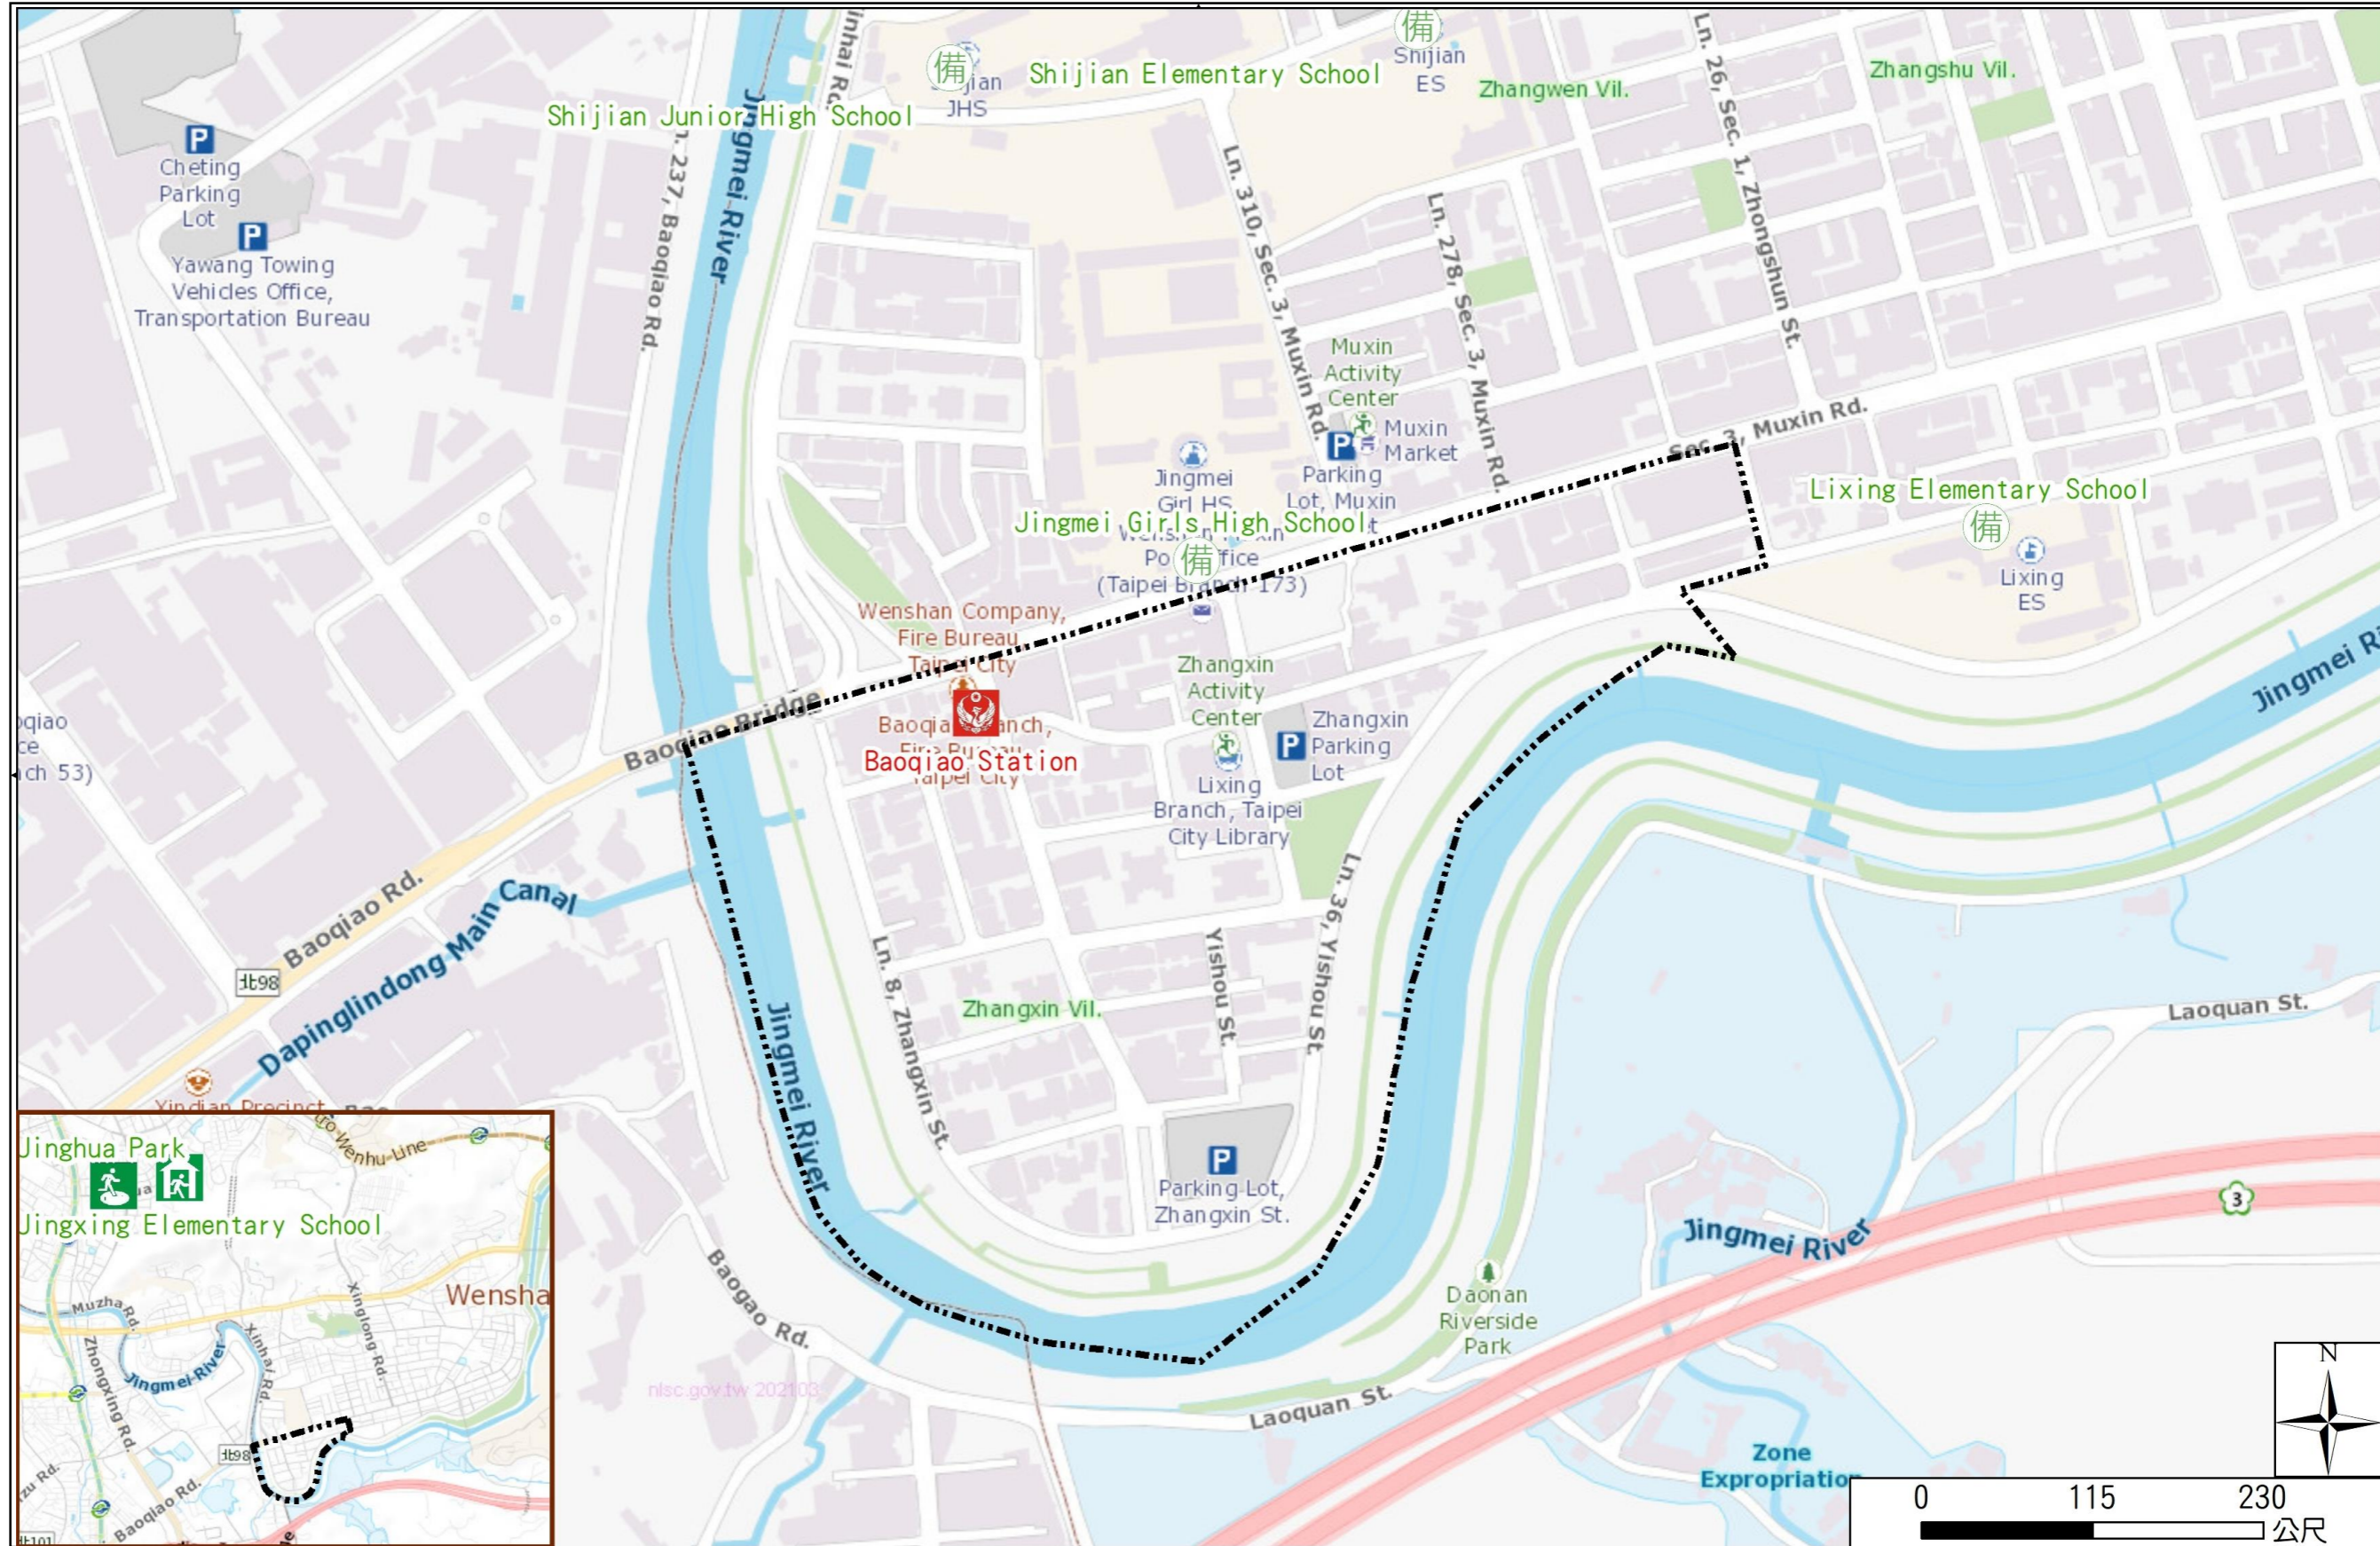

Disaster Prevention Information Website

Taipei City Disaster Prevention Information Website

Evacuation Principle

Flood: Vertical evacuation or preventive evacuation
 Earthquake :

More disaster prevention knowledge :
 Taipei City Disaster Prevention Guide

Evacuation Shelter

Name	Jinghua Park Shelter for Earthquake
Address	Intersection of Jingxing Rd. and Jinghua St.
Capacity	1347
Contact number	02-27884255
Name	Jingxing Elementary School (School for Priority Shelter) Shelter for Earthquake
Address	No. 21, Ln. 150, Jinghua St.
Capacity	126
Contact number	02-29329439#730
Name	Jingmei Girls High School
Address	No. 312, Sec. 3, Muxin Rd.
Capacity	300
Contact number	02-29368847#213
Name	Lixing Elementary School
Address	No. 7, Ln. 155, Sec. 3, Muxin Rd.
Capacity	30
Contact number	02-29363995#821