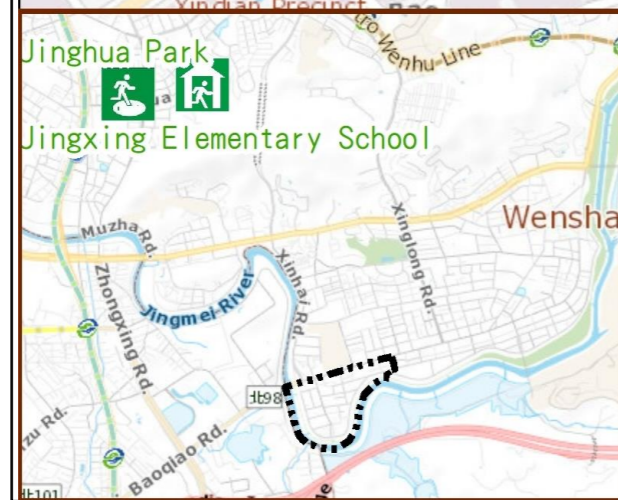

Evacuation Shelter

Name	Jinghua Park Shelter for Earthquake
Address	Intersection of Jingxing Rd. and Jinghua St.
Capacity	1347
Contact number	02-27884255
Name	Jingxing Elementary School (School for Priority Shelter) Shelter for Earthquake
Address	No. 21, Ln. 150, Jinghua St.
Capacity	126
Contact number	02-29329439#730
Name	Jingmei Girls High School
Address	No. 312, Sec. 3, Muxin Rd.
Capacity	300
Contact number	02-29368847#213
Name	Lixing Elementary School
Address	No. 7, Ln. 155, Sec. 3, Muxin Rd.
Capacity	30
Contact number	02-29363995#821