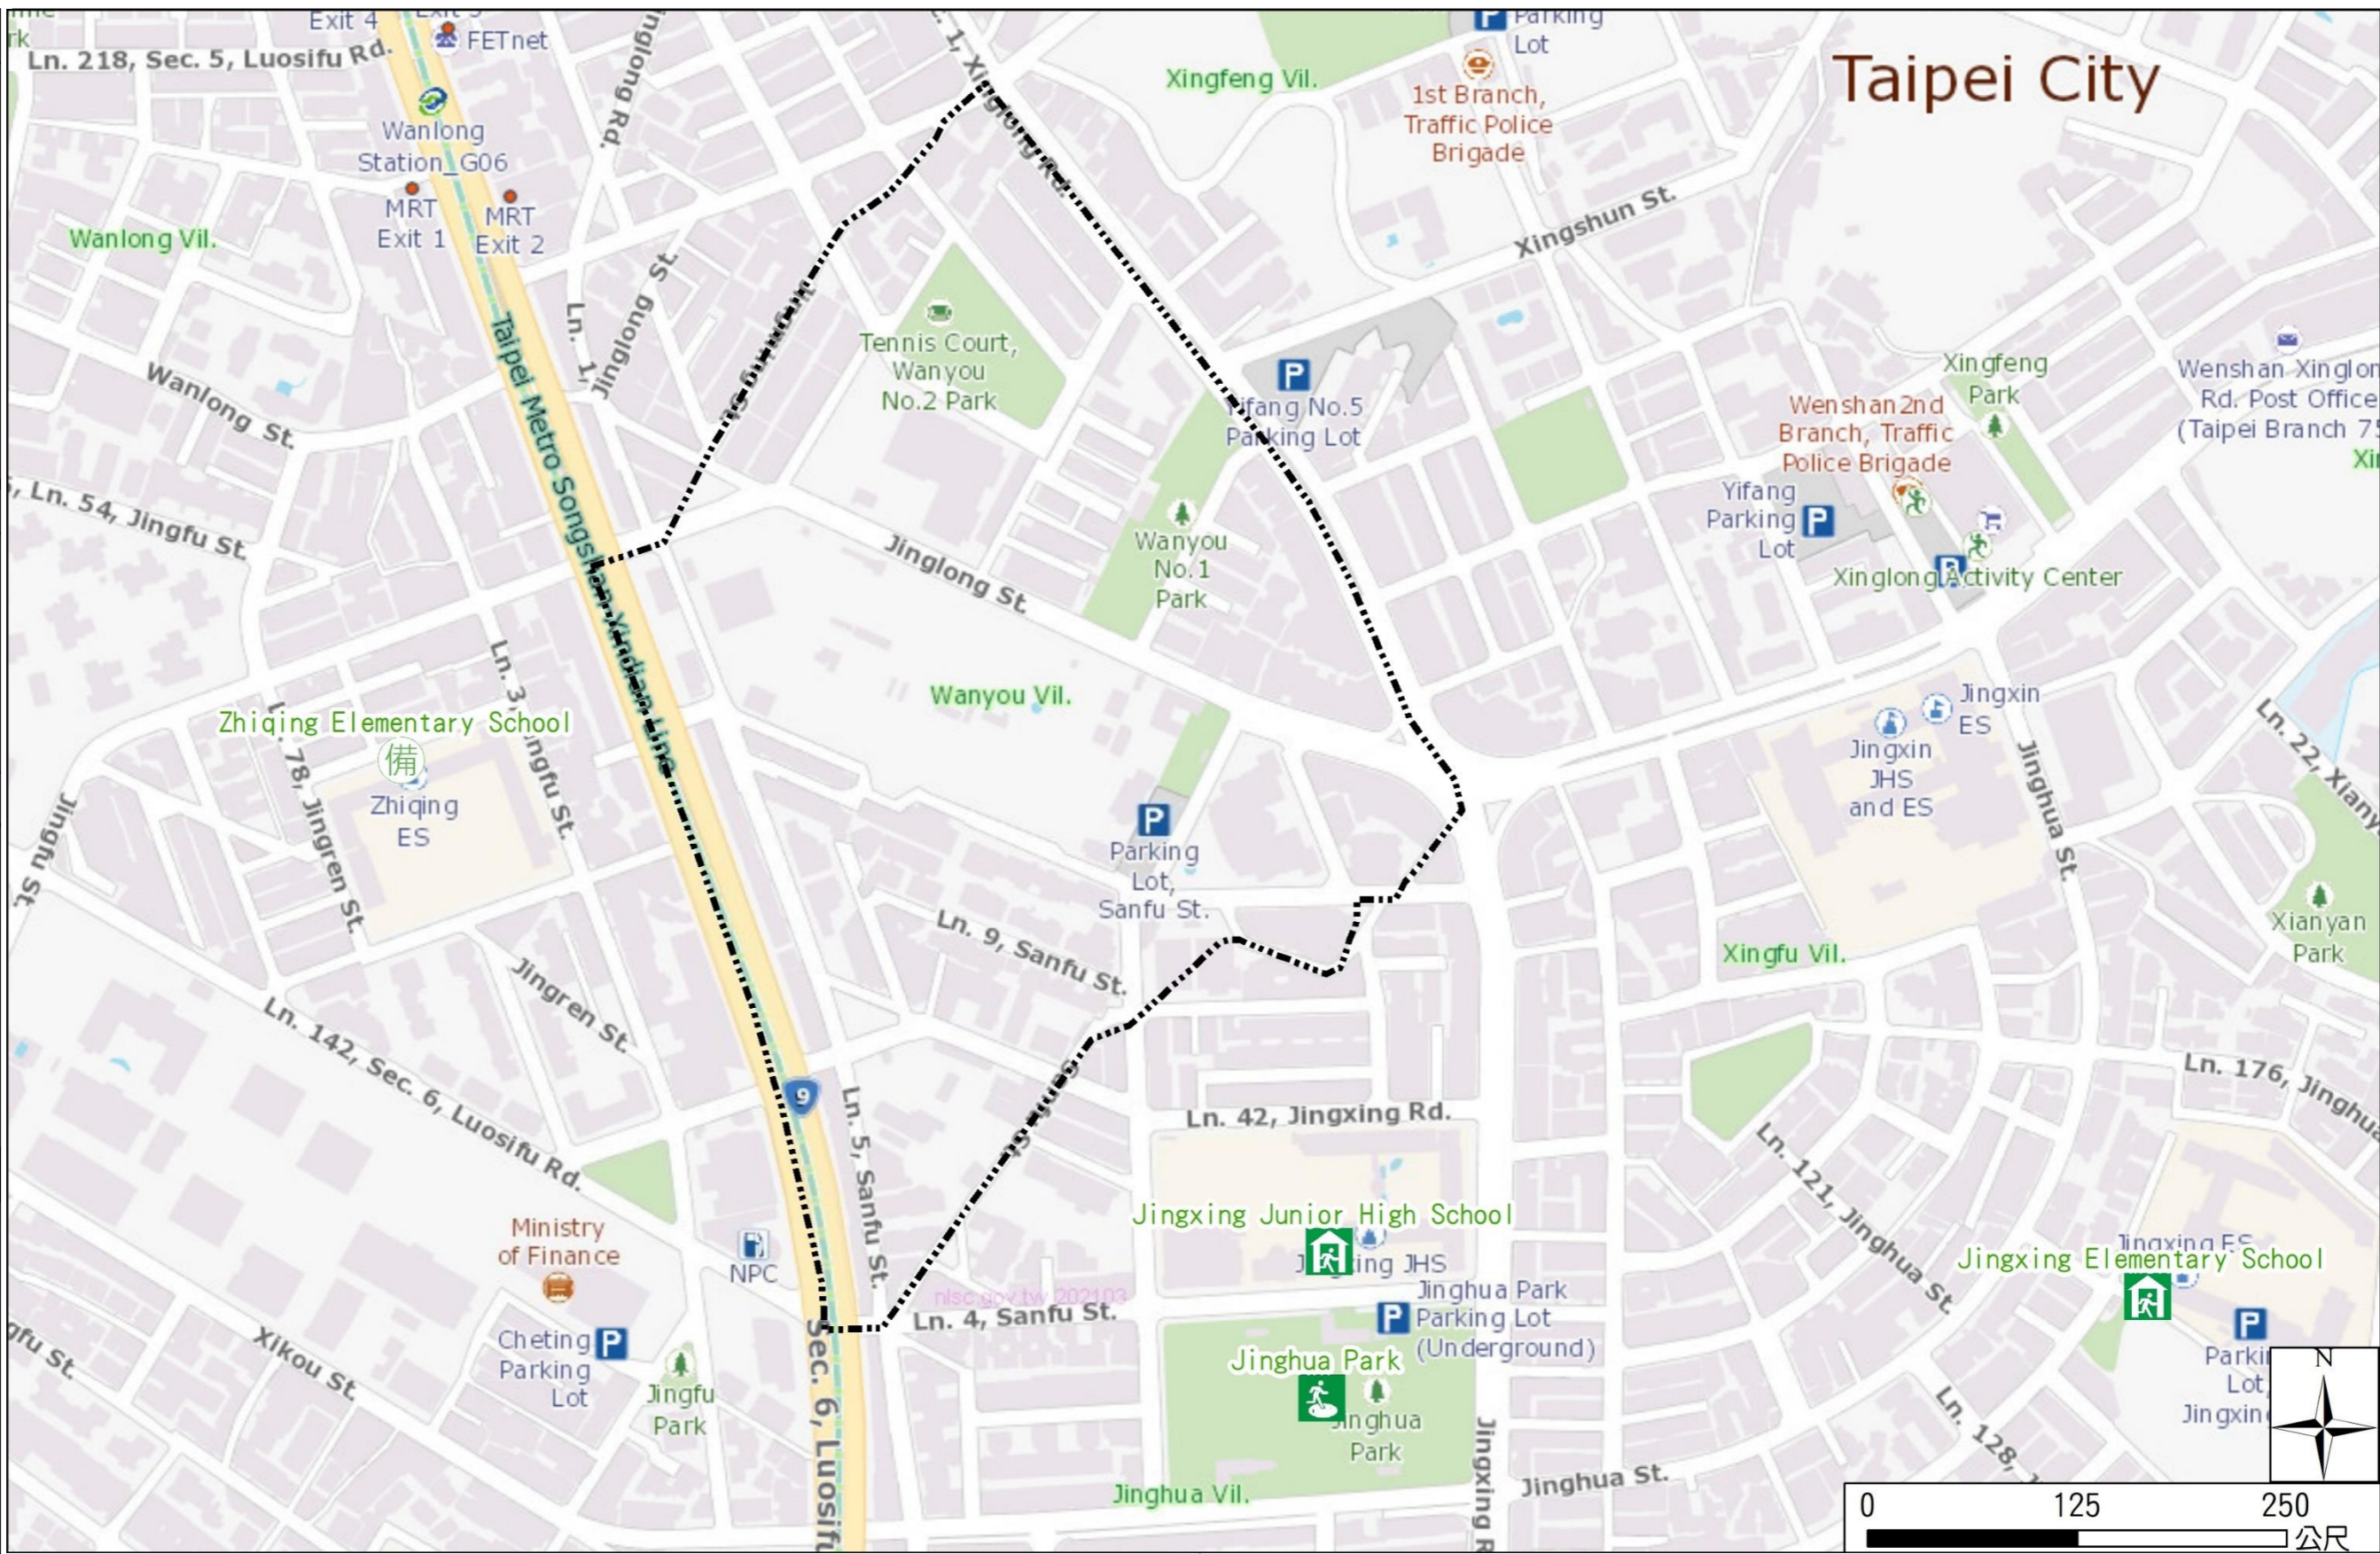

Wanyou Vil., Wenshan Dist., Taipei City Evacuation Map

Emergency notification

Taipei Citizen Hotline : 1999
 Fire Department Tel. : 119
 Police Department Tel. : 110
 EOC of Wenshan Dist.
 Non-emergency number : 02-29365522
 Emergency number : 02-66290119 、 8661-5818
 Officer Mobile : 0972-246007
 Note: Please call this District's EOC to ensure that the evacuation shelter is open

Disaster Prevention Information Website

Taipei City Disaster Prevention Information Website

Evacuation Principle

Flood: Vertical evacuation or preventive evacuation
 Earthquake :

More disaster prevention knowledge :
Taipei City Disaster Prevention Guide