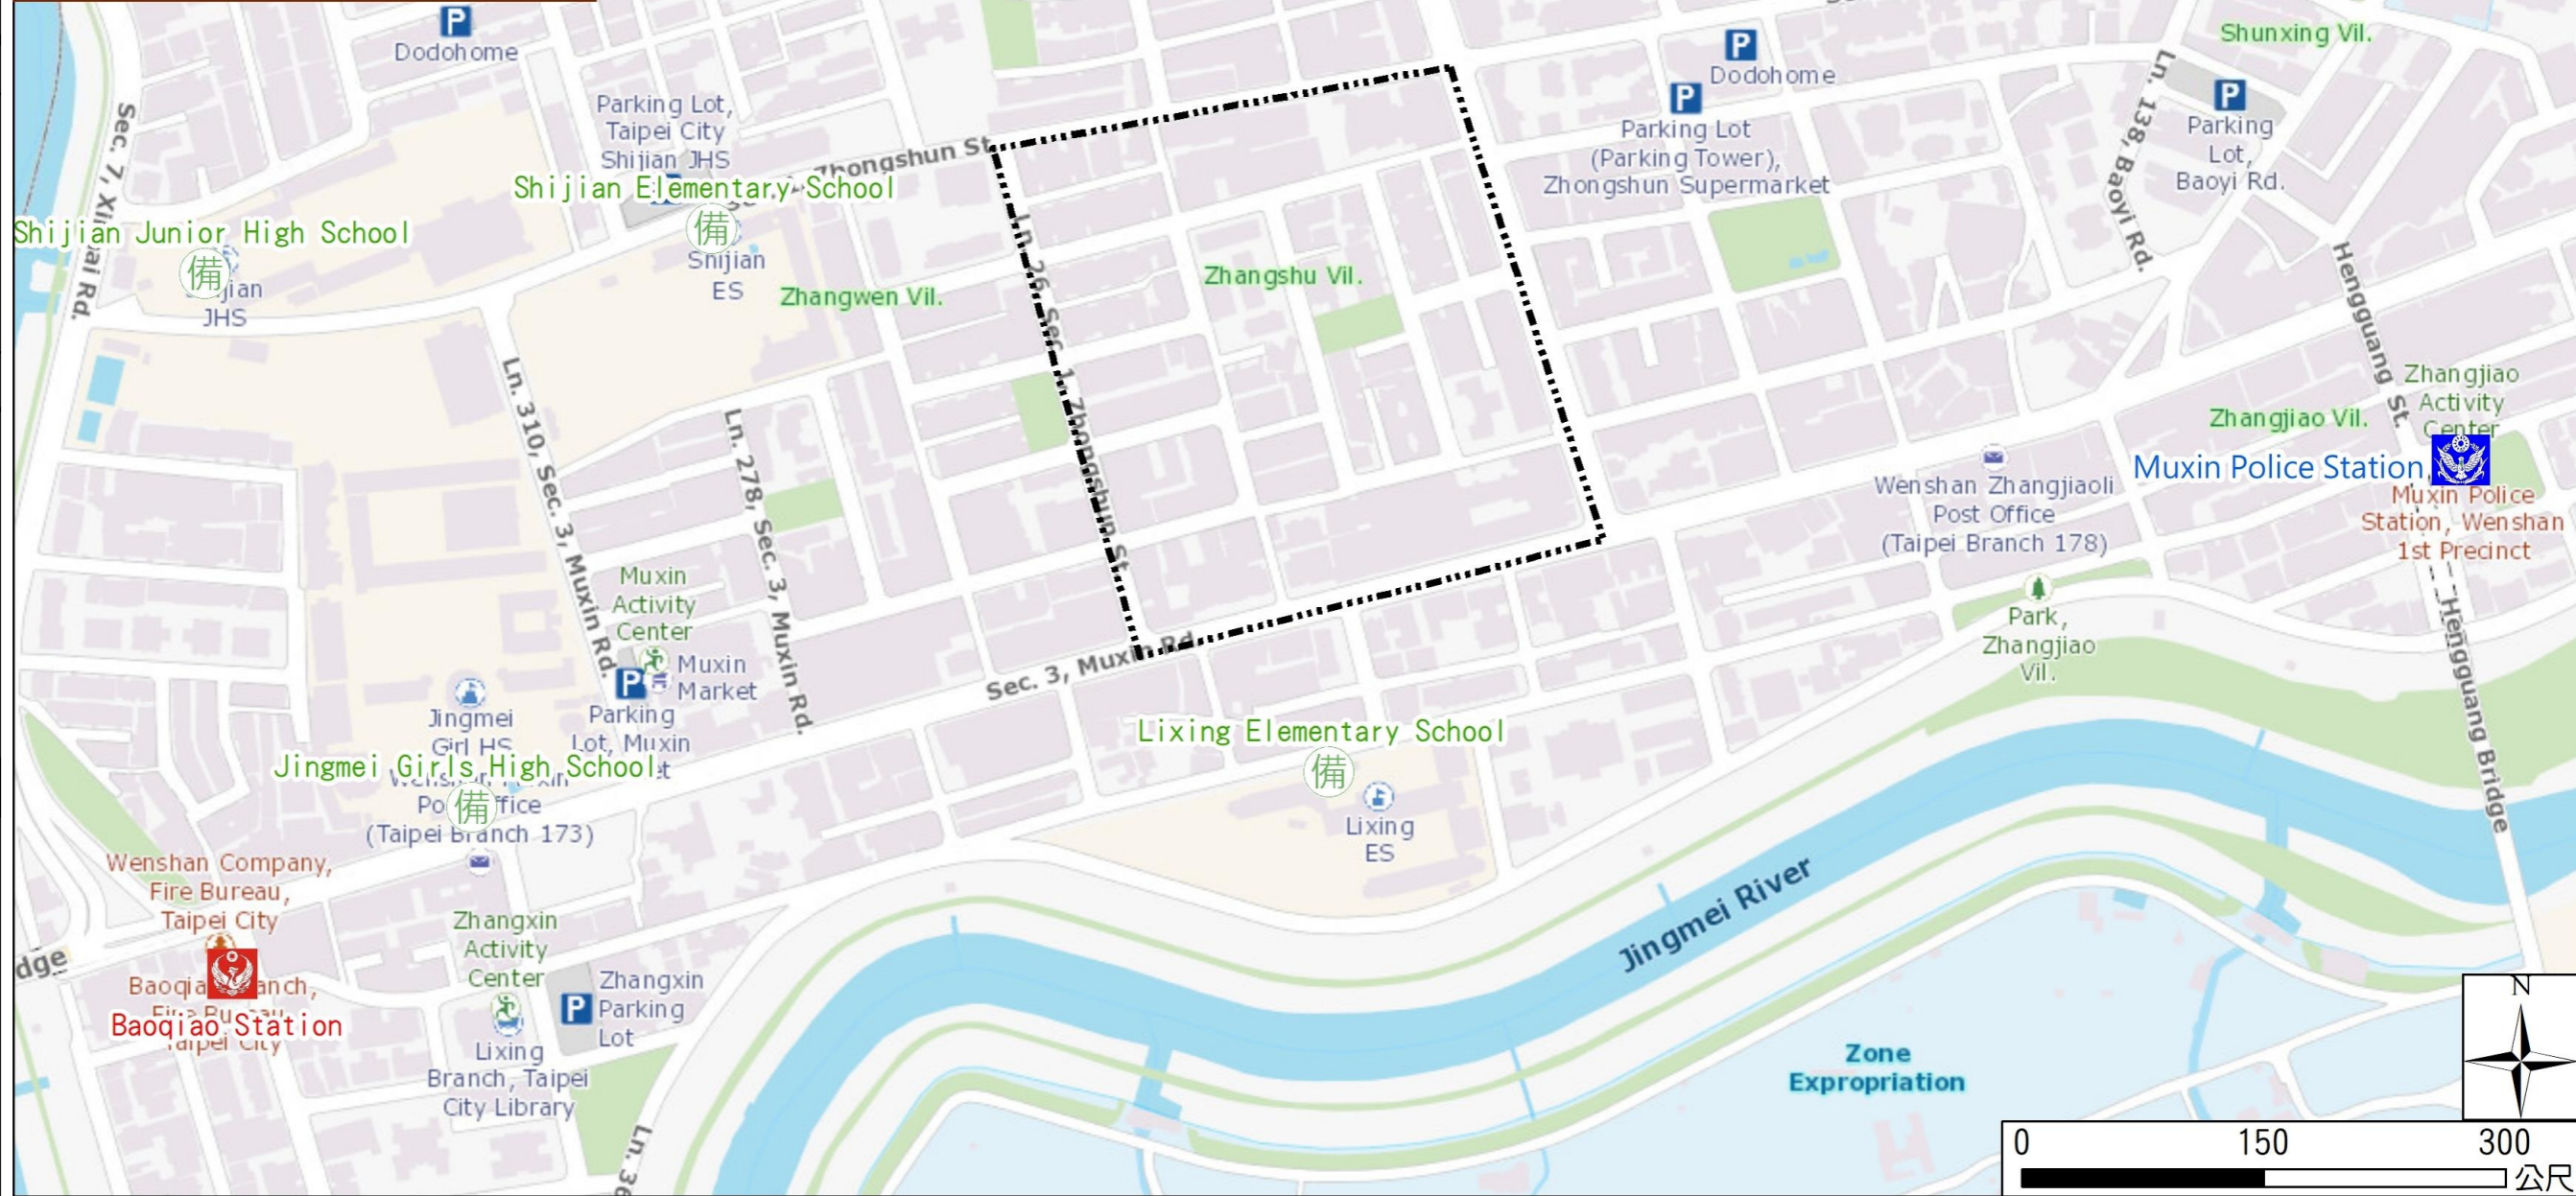

## Evacuation Shelter

Name	Jinghua Park Shelter for Earthquake
Address	Intersection of Jingxing Rd. and Jinghua St.
Capacity	1347
Contact number	02-27884255
Name	Wanxing Elementary School (School for Priority Shelter) Shelter for Flood
Address	No.114, Sec. 2, Xiuming Rd.
Capacity	125
Contact number	02-29381721#131
Name	Lixing Elementary School
Address	No. 7, Ln. 155, Sec. 3, Muxin Rd.
Capacity	30
Contact number	02-29363995#821
Name	Shijian Elementary School
Address	No. 4, Sec. 1, Zhongshun St.
Capacity	75
Contact number	02-29360725#147