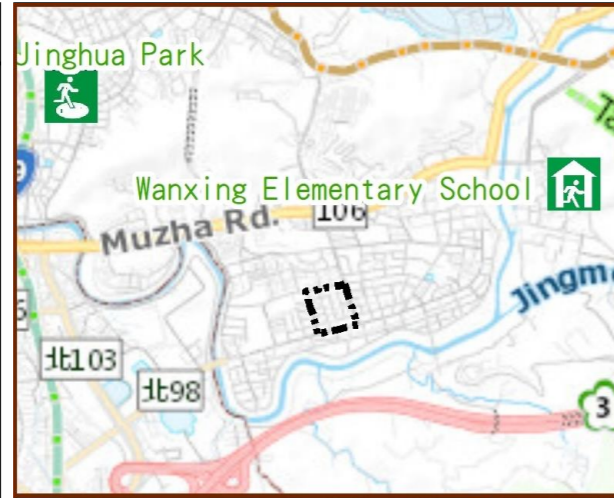

## Evacuation Shelter

Name	Jinghua Park Shelter for Earthquake
Address	Intersection of Jingxing Rd. and Jinghua St.
Capacity	1347
Contact number	02-27884255
Name	Wanxing Elementary School (School for Priority Shelter) Shelter for Flood
Address	No.114, Sec. 2, Xiuming Rd.
Capacity	125
Contact number	02-29381721#131
Name	Lixing Elementary School
Address	No. 7, Ln. 155, Sec. 3, Muxin Rd.
Capacity	30
Contact number	02-29363995#821
Name	Shijian Elementary School
Address	No. 4, Sec. 1, Zhongshun St.
Capacity	75
Contact number	02-29360725#147