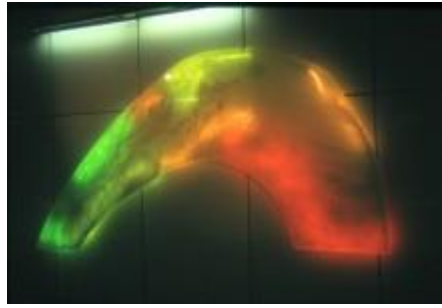

"Youth Melody" is a work of installation art. Thick plexiglas and epoxy resin are used to make the colors and form the shapes. The whole space becomes this work's melody, whose tone is light, joyful and playful.

Mountain Light

Mountain Forest, Ridge,
Youth, Perseverance, Clear,
Bright

Sky Blue

Broadness, Blue Skies,
Expansion, Imagination,
Freedom, Possibility

Ruffling Grass

Clover Leaves, Wild Wind,
Ruffled Grass, Emerald
Green, Bloom

Water Color

Island, Shimmering,
Rainbow,
The Color of Water

Cloud Shadow

Sky, Clouds, Ground, Water