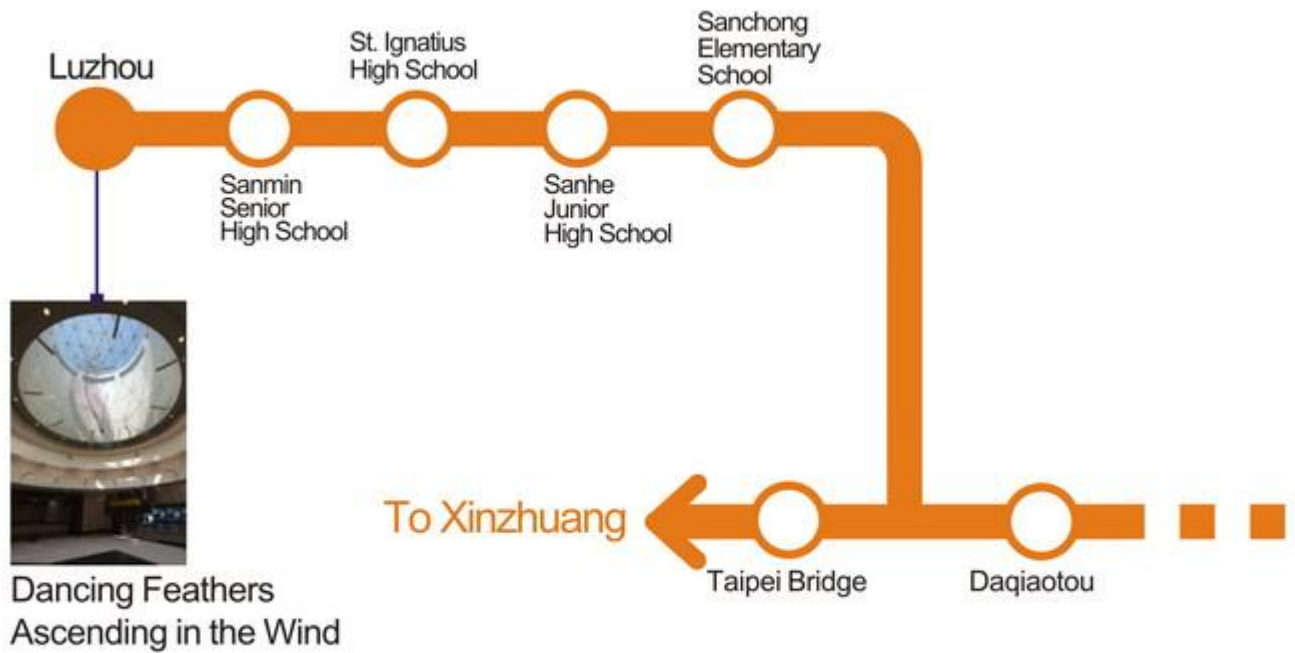

Public Art on the Luzhou Line

Luzhou Station

★ *"Dancing Feathers Ascending in the Wind" at the Luzhou Station won "The Best Creativity Award" of the Fourth Public Arts Awards*

Dancing Feathers Ascending in the Wind

Artist: Ray King (U.S.A)

Completion Date: May 2010

Medium: Dichroic glass, stainless steel, cable

Dimensions (cm):

H829 x L260 x D300, H724 x L260 x D300

Location: Concourse

Selection Method: Invitational competition

Cost: NT\$12,000,000

Dancing Feathers is an ethereal work of art that uses the natural phenomena of light as it interacts with the optics of glass as an art medium. The forms of the feathers dynamically project and reflect colors into the concourse, transforming it into a public performance space of changing light patterns. Dancing Feathers is constructed, as in nature, with a lightweight hollow structure and changing color surfaces. **This artwork won "The Best Creativity Award" at the Fourth Public Arts Awards in 2014.**