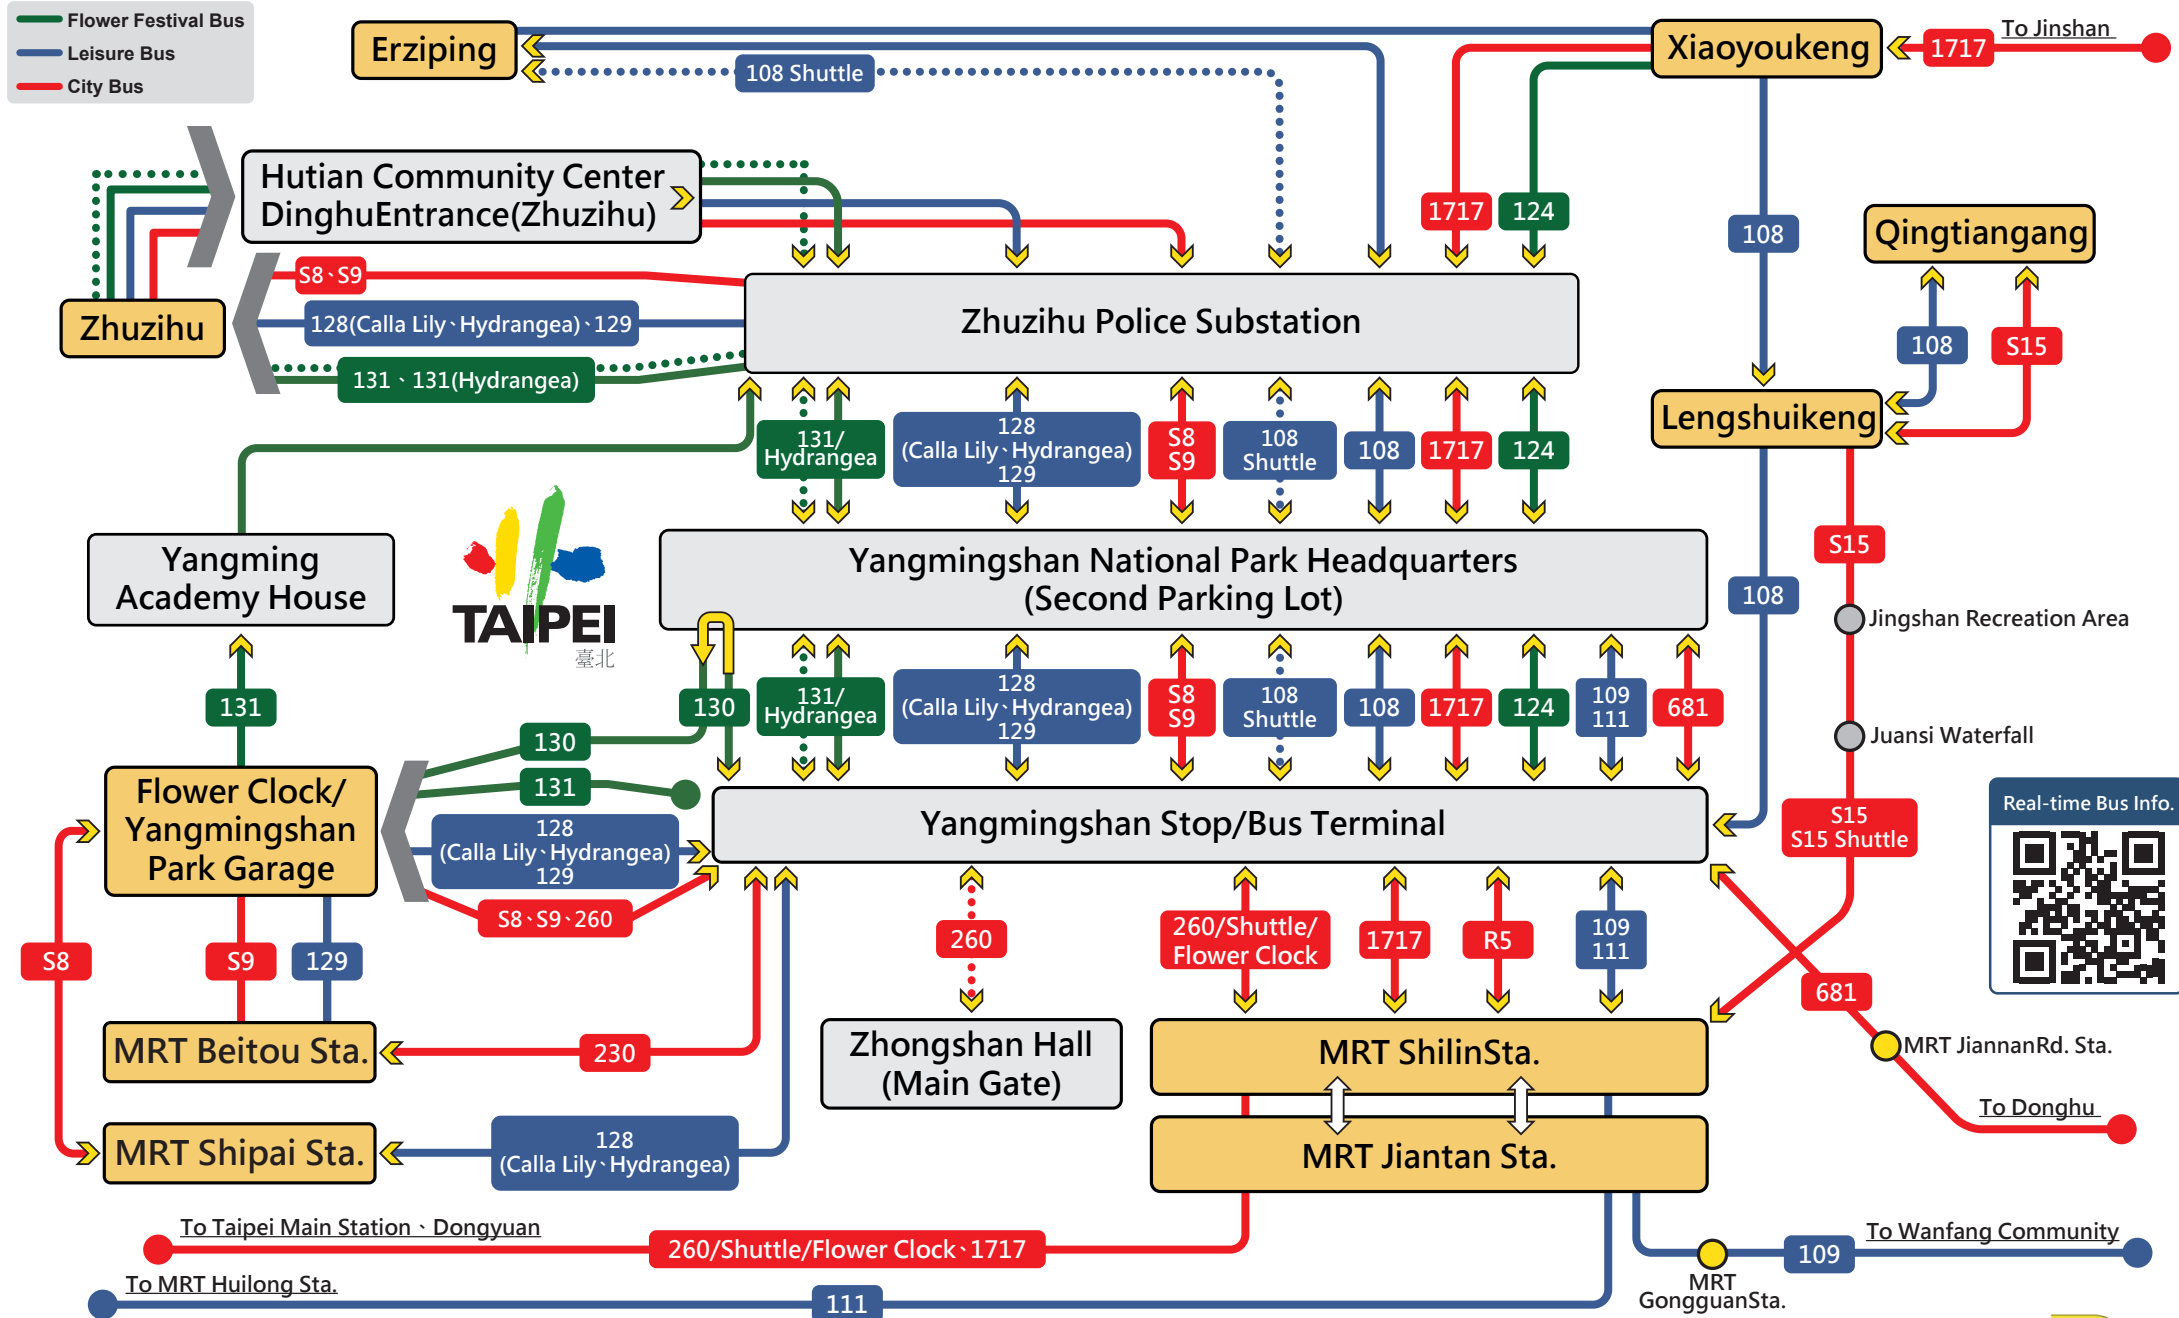

Yangmingshan Bus Route Map (2026 Flower Festival Calla-Lily and Hydrangea Festival)

※If you would like to have further assistance, please dial 1999 Citizen Hotline or visit website " ebus.gov.tapei " or scan QR Code.