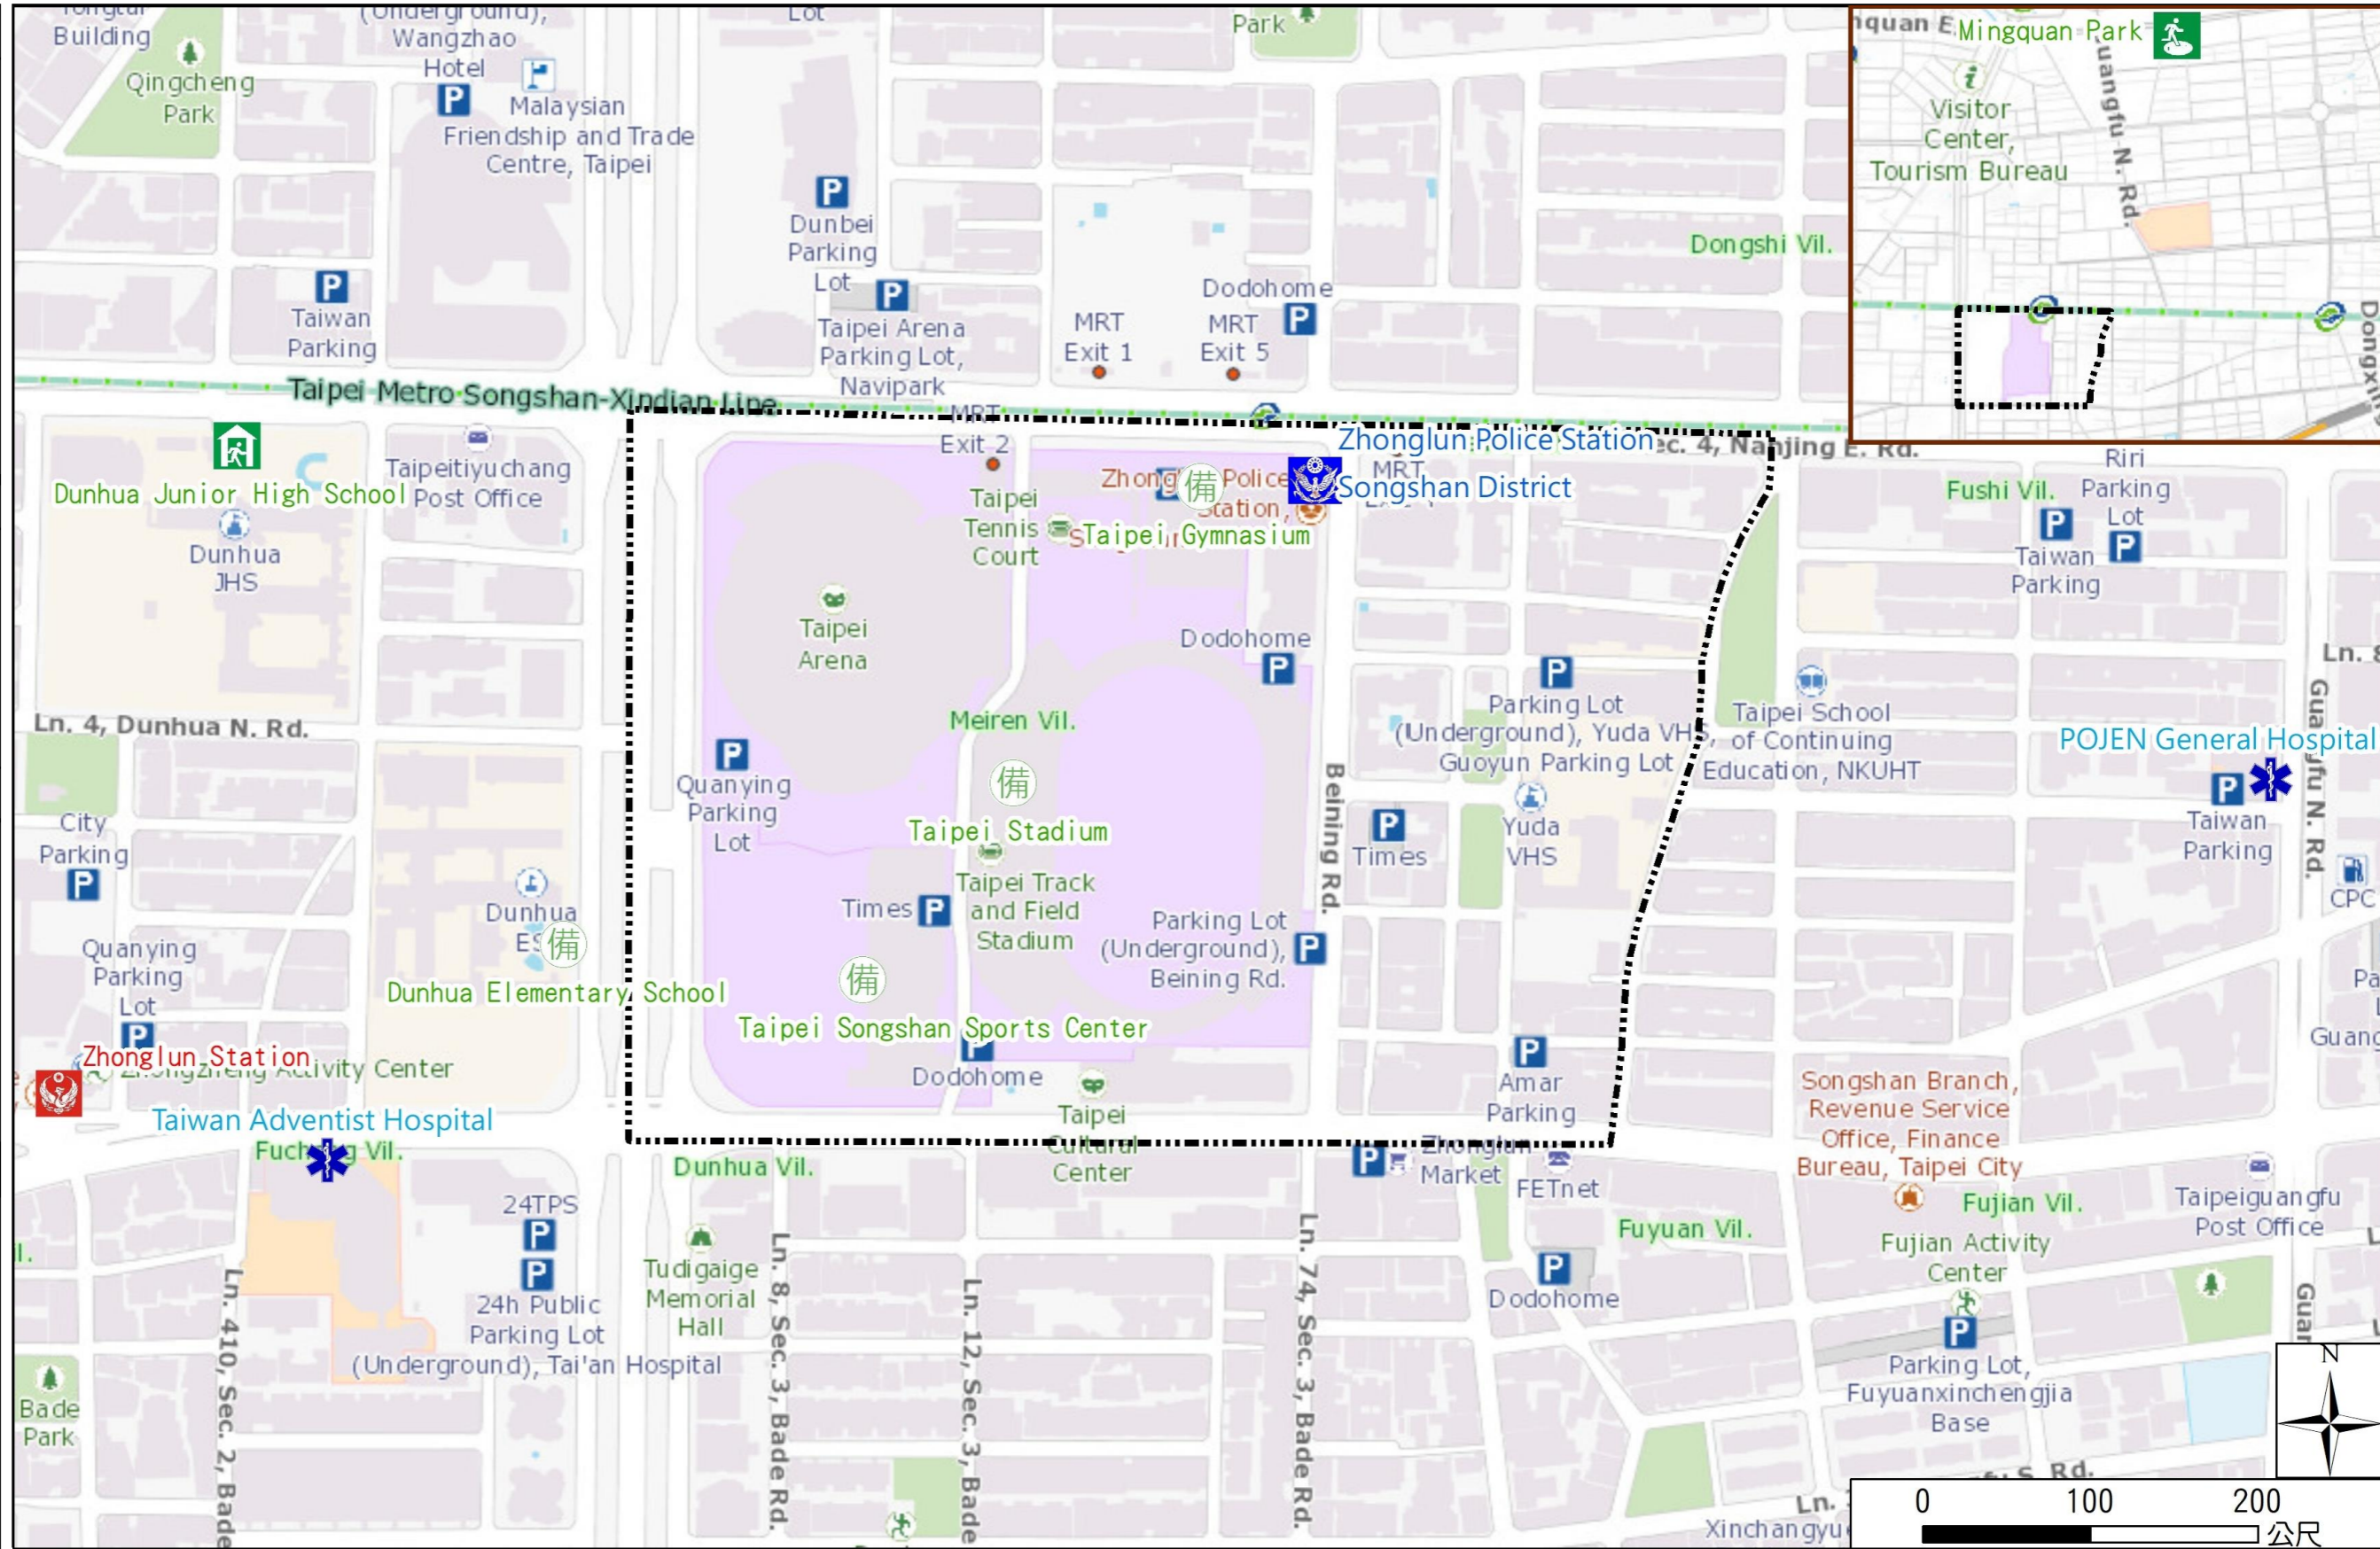

Meiren Vil., Songshan Dist., Taipei City Evacuation Map

Disaster notification Unit

Taipei Citizen Hotline : 1999
 Fire Department Tel. : 119
 Police Department Tel. : 110
 EOC of Songshan District Dist.
 Non-emergency number :
 02-87878787
 Emergency number :
 02-66150119
 Officer
 Mobile : 0988-179582
 Note: Please call this District's
 EOC to ensure that the evacuation
 shelter is open

Disaster Prevention Information Website

Taipei City Disaster Prevention Information Website

Knowledge of disaster prevention

Flood: Vertical evacuation or preventive evacuation
 Earthquake :

More disaster prevention knowledge :
 Taipei City Disaster Prevention Guide

Evacuation Shelter

Name	Mingquan Park Applicable to earthquake situations
Address	Intersection of Sec. 4, Minquan E. Rd. and Xinzhong St.
Capacity	2465
Contact number	02-25850192
Name	Dunhua Junior High School (School for Priority Shelter) Applicable to flood situations
Address	No.300, Sec. 3, Nanjing E. Rd.
Capacity	253
Contact number	02-87717890#250
Name	Taipei Songshan Sports Center
Address	No.1, Dunhua N. Rd.
Capacity	180
Contact number	02-66176789#208
Name	Taipei Gymnasium
Address	No.10, Sec. 4, Nanjing E. Rd.
Capacity	1,000
Contact number	02-25702330#6552