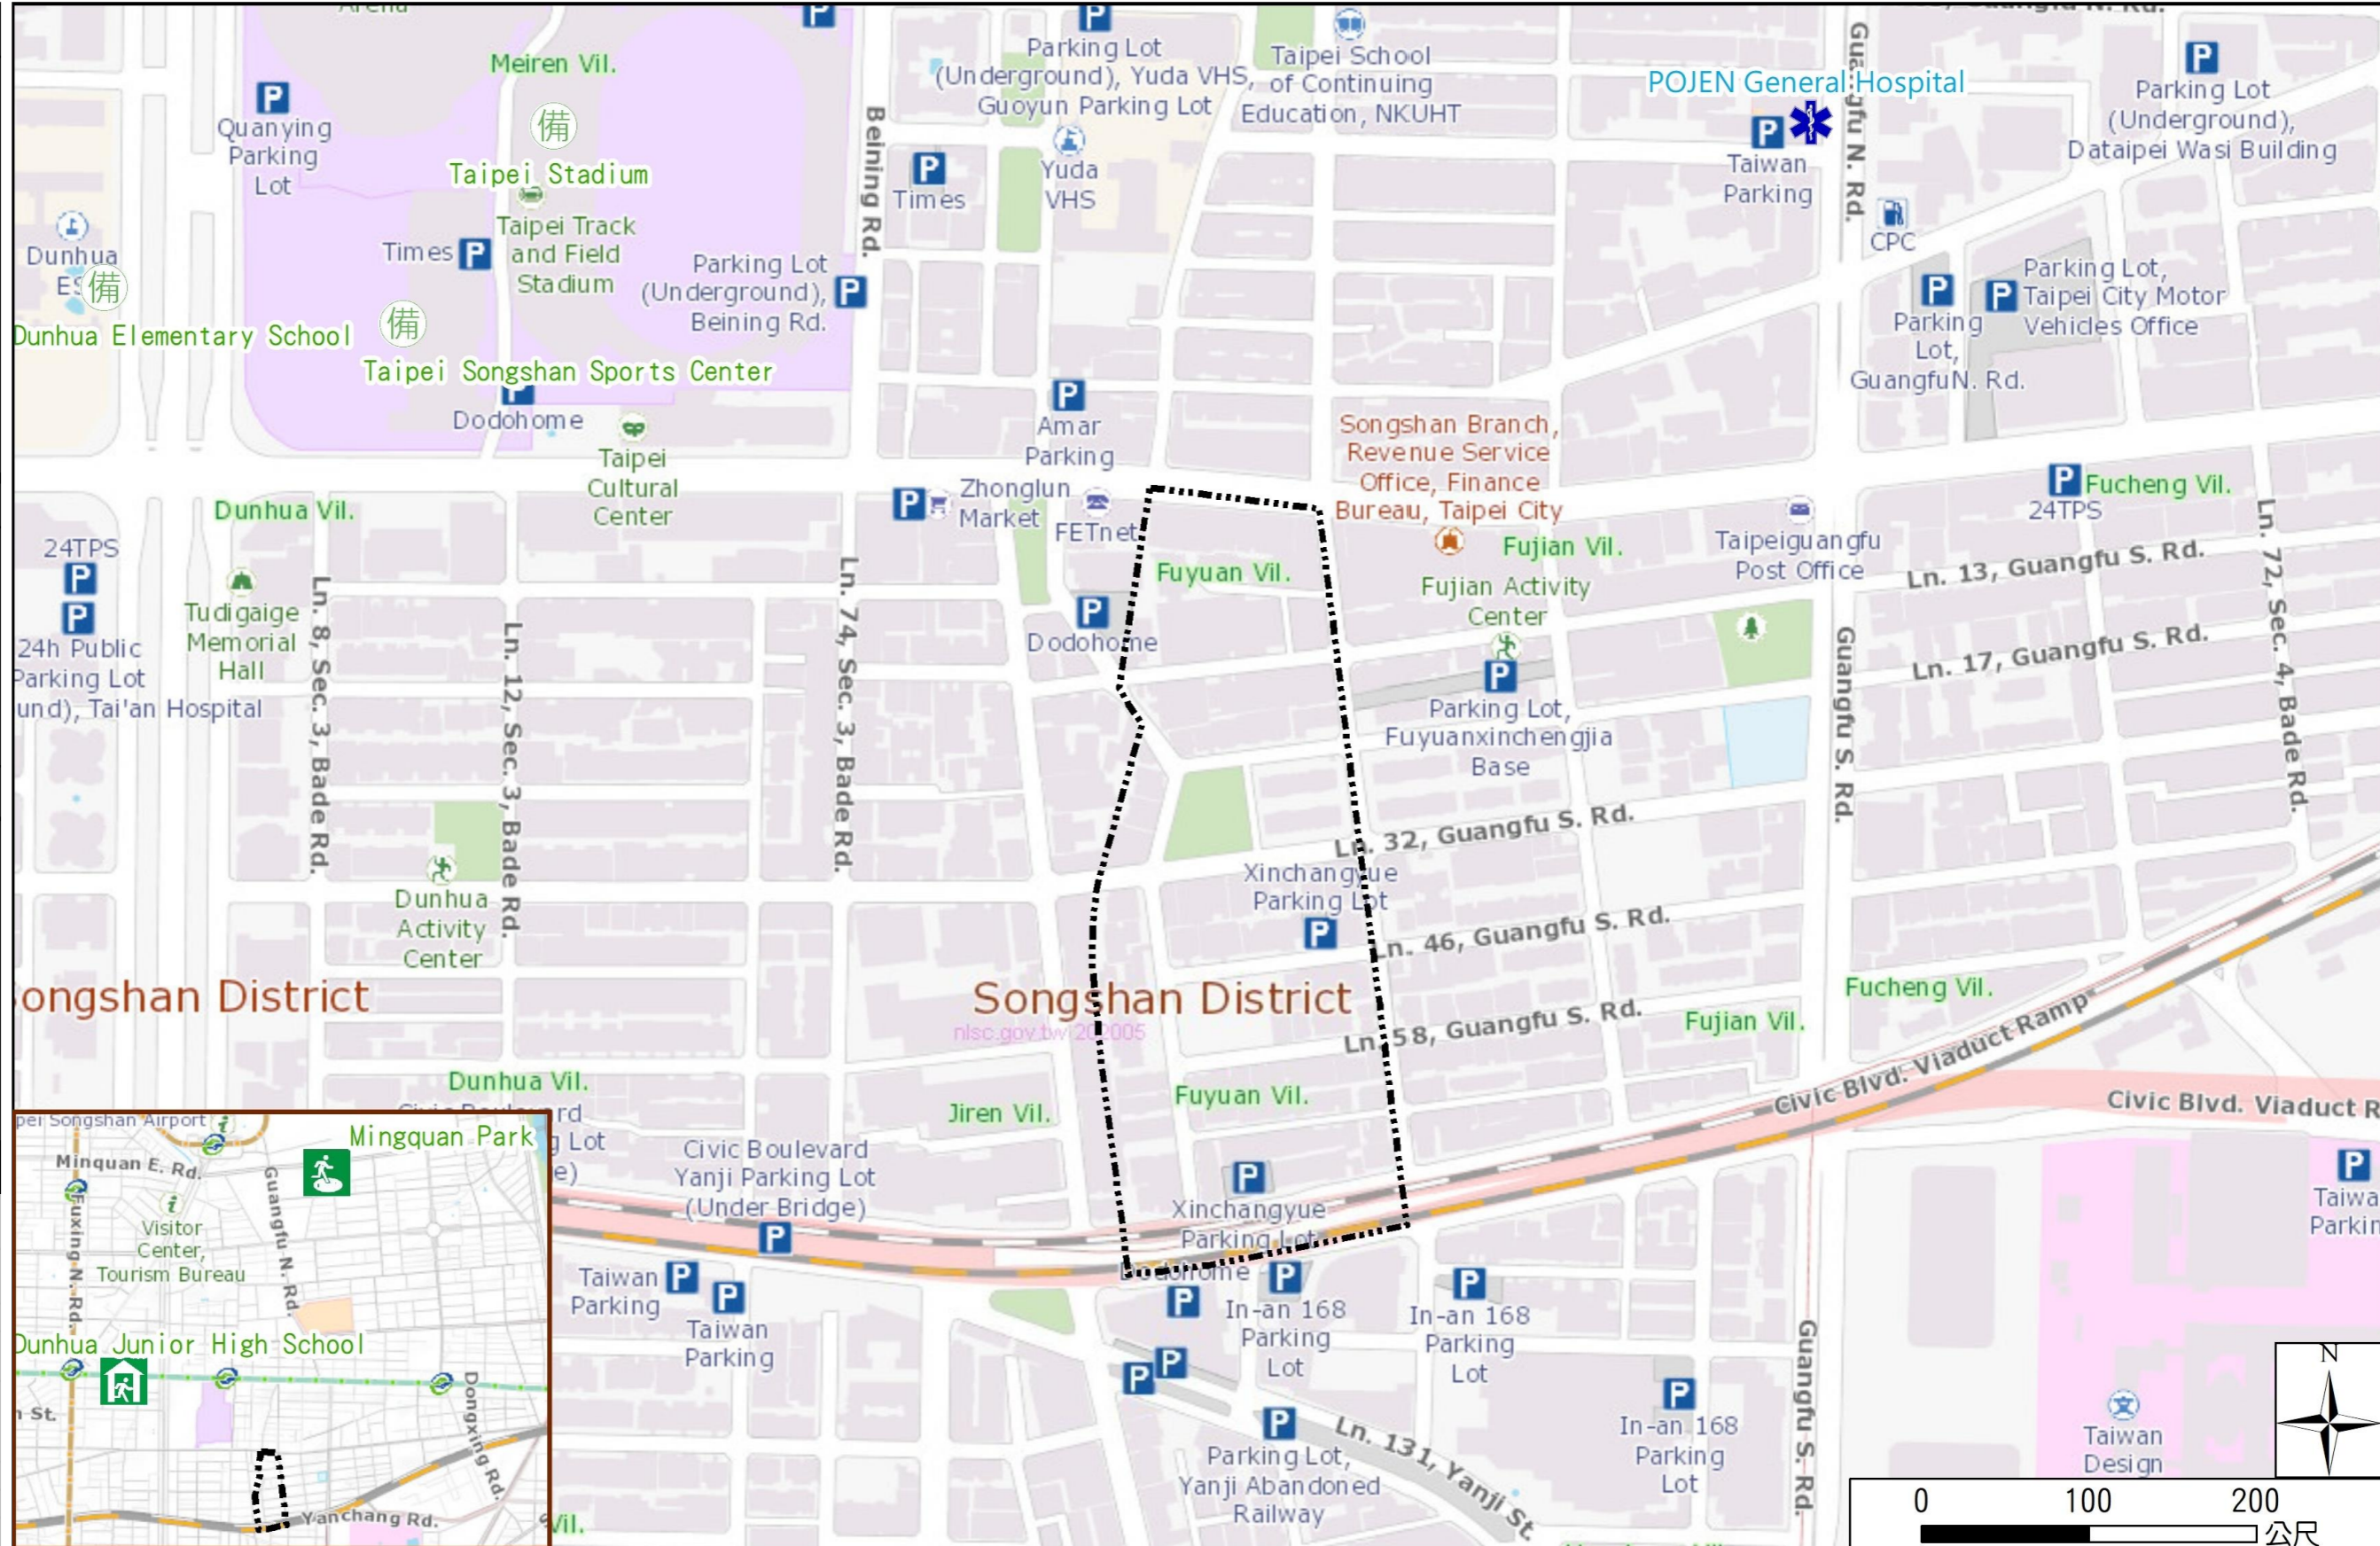

Fuyuan Vil., Songshan Dist., Taipei City Evacuation Map

Disaster notification Unit

Taipei Citizen Hotline : 1999
Fire Department Tel. : 119
Police Department Tel. : 110
EOC of Songshan Dist.
Non-emergency number : 02-87878787
Emergency number : 02-66150119
Officer
Mobile : 0988-179593
Note: Please call this District's EOC to ensure that the evacuation shelter is open

Disaster Prevention Information Website

Taipei City Disaster Prevention Information Website

Knowledge of disaster prevention

Flood: Vertical evacuation or preventive evacuation
Earthquake :

More disaster prevention knowledge :
Taipei City Disaster Prevention Guide

Evacuation Shelter

Name	Mingquan Park Applicable to earthquake situations
Address	Intersection of Sec. 4, Minquan E. Rd. and Xinzhong St.
Capacity	2465
Contact number	02-25850192
Name	Dunhua Junior High School (School for Priority Shelter) Applicable to flood situations
Address	No.300, Sec. 3, Nanjing E. Rd.
Capacity	253
Contact number	02-87717890#250
Name	Dunhua Elementary School
Address	No.2, Dunhua N. Rd.
Capacity	56
Contact number	02-27414065#130
Name	Minsheng Park
Address	Aly. 4~8, Ln. 36, Sec. 5, Minsheng E. Rd.
Capacity	1554
Contact number	02-25850192

圖例	里界 Village Boundary	避難收容處所 Evacuation Shelter	防救災單位 Disaster Rescue Resources	重要地標 Landmark
	里界 Village Boundary	室內避難收容處所(優先安置學校) Indoor Evacuation Shelter (School for Priority Shelter) 室外避難收容處所(防災公園) Outdoor Evacuation Shelter (Disaster Prevention Park) 避難收容處所(備用) Evacuation Shelter (Backup)	警察單位 Police Department 消防單位 Fire Department 急救責任醫院 Designated Hospital (Emergency Medical Treatment)	直升機起降場 Helicopter Pad 重要地標 Landmark