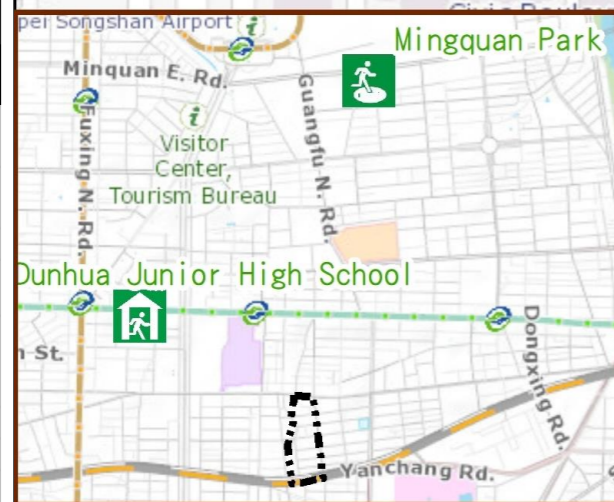

# Fuyuan Vil., Songshan Dist., Taipei City Evacuation Map

## Evacuation Shelter

Name	Mingquan Park Applicable to earthquake situations
Address	Intersection of Sec. 4, Minquan E. Rd. and Xinzhong St.
Capacity	2465
Contact number	02-25850192
Name	Dunhua Junior High School (School for Priority Shelter) Applicable to flood situations
Address	No.300, Sec. 3, Nanjing E. Rd.
Capacity	253
Contact number	02-87717890#250
Name	Dunhua Elementary School
Address	No.2, Dunhua N. Rd.
Capacity	56
Contact number	02-27414065#130
Name	Minsheng Park
Address	Aly. 4~8, Ln. 36, Sec. 5, Minsheng E. Rd.
Capacity	1554
Contact number	02-25850192