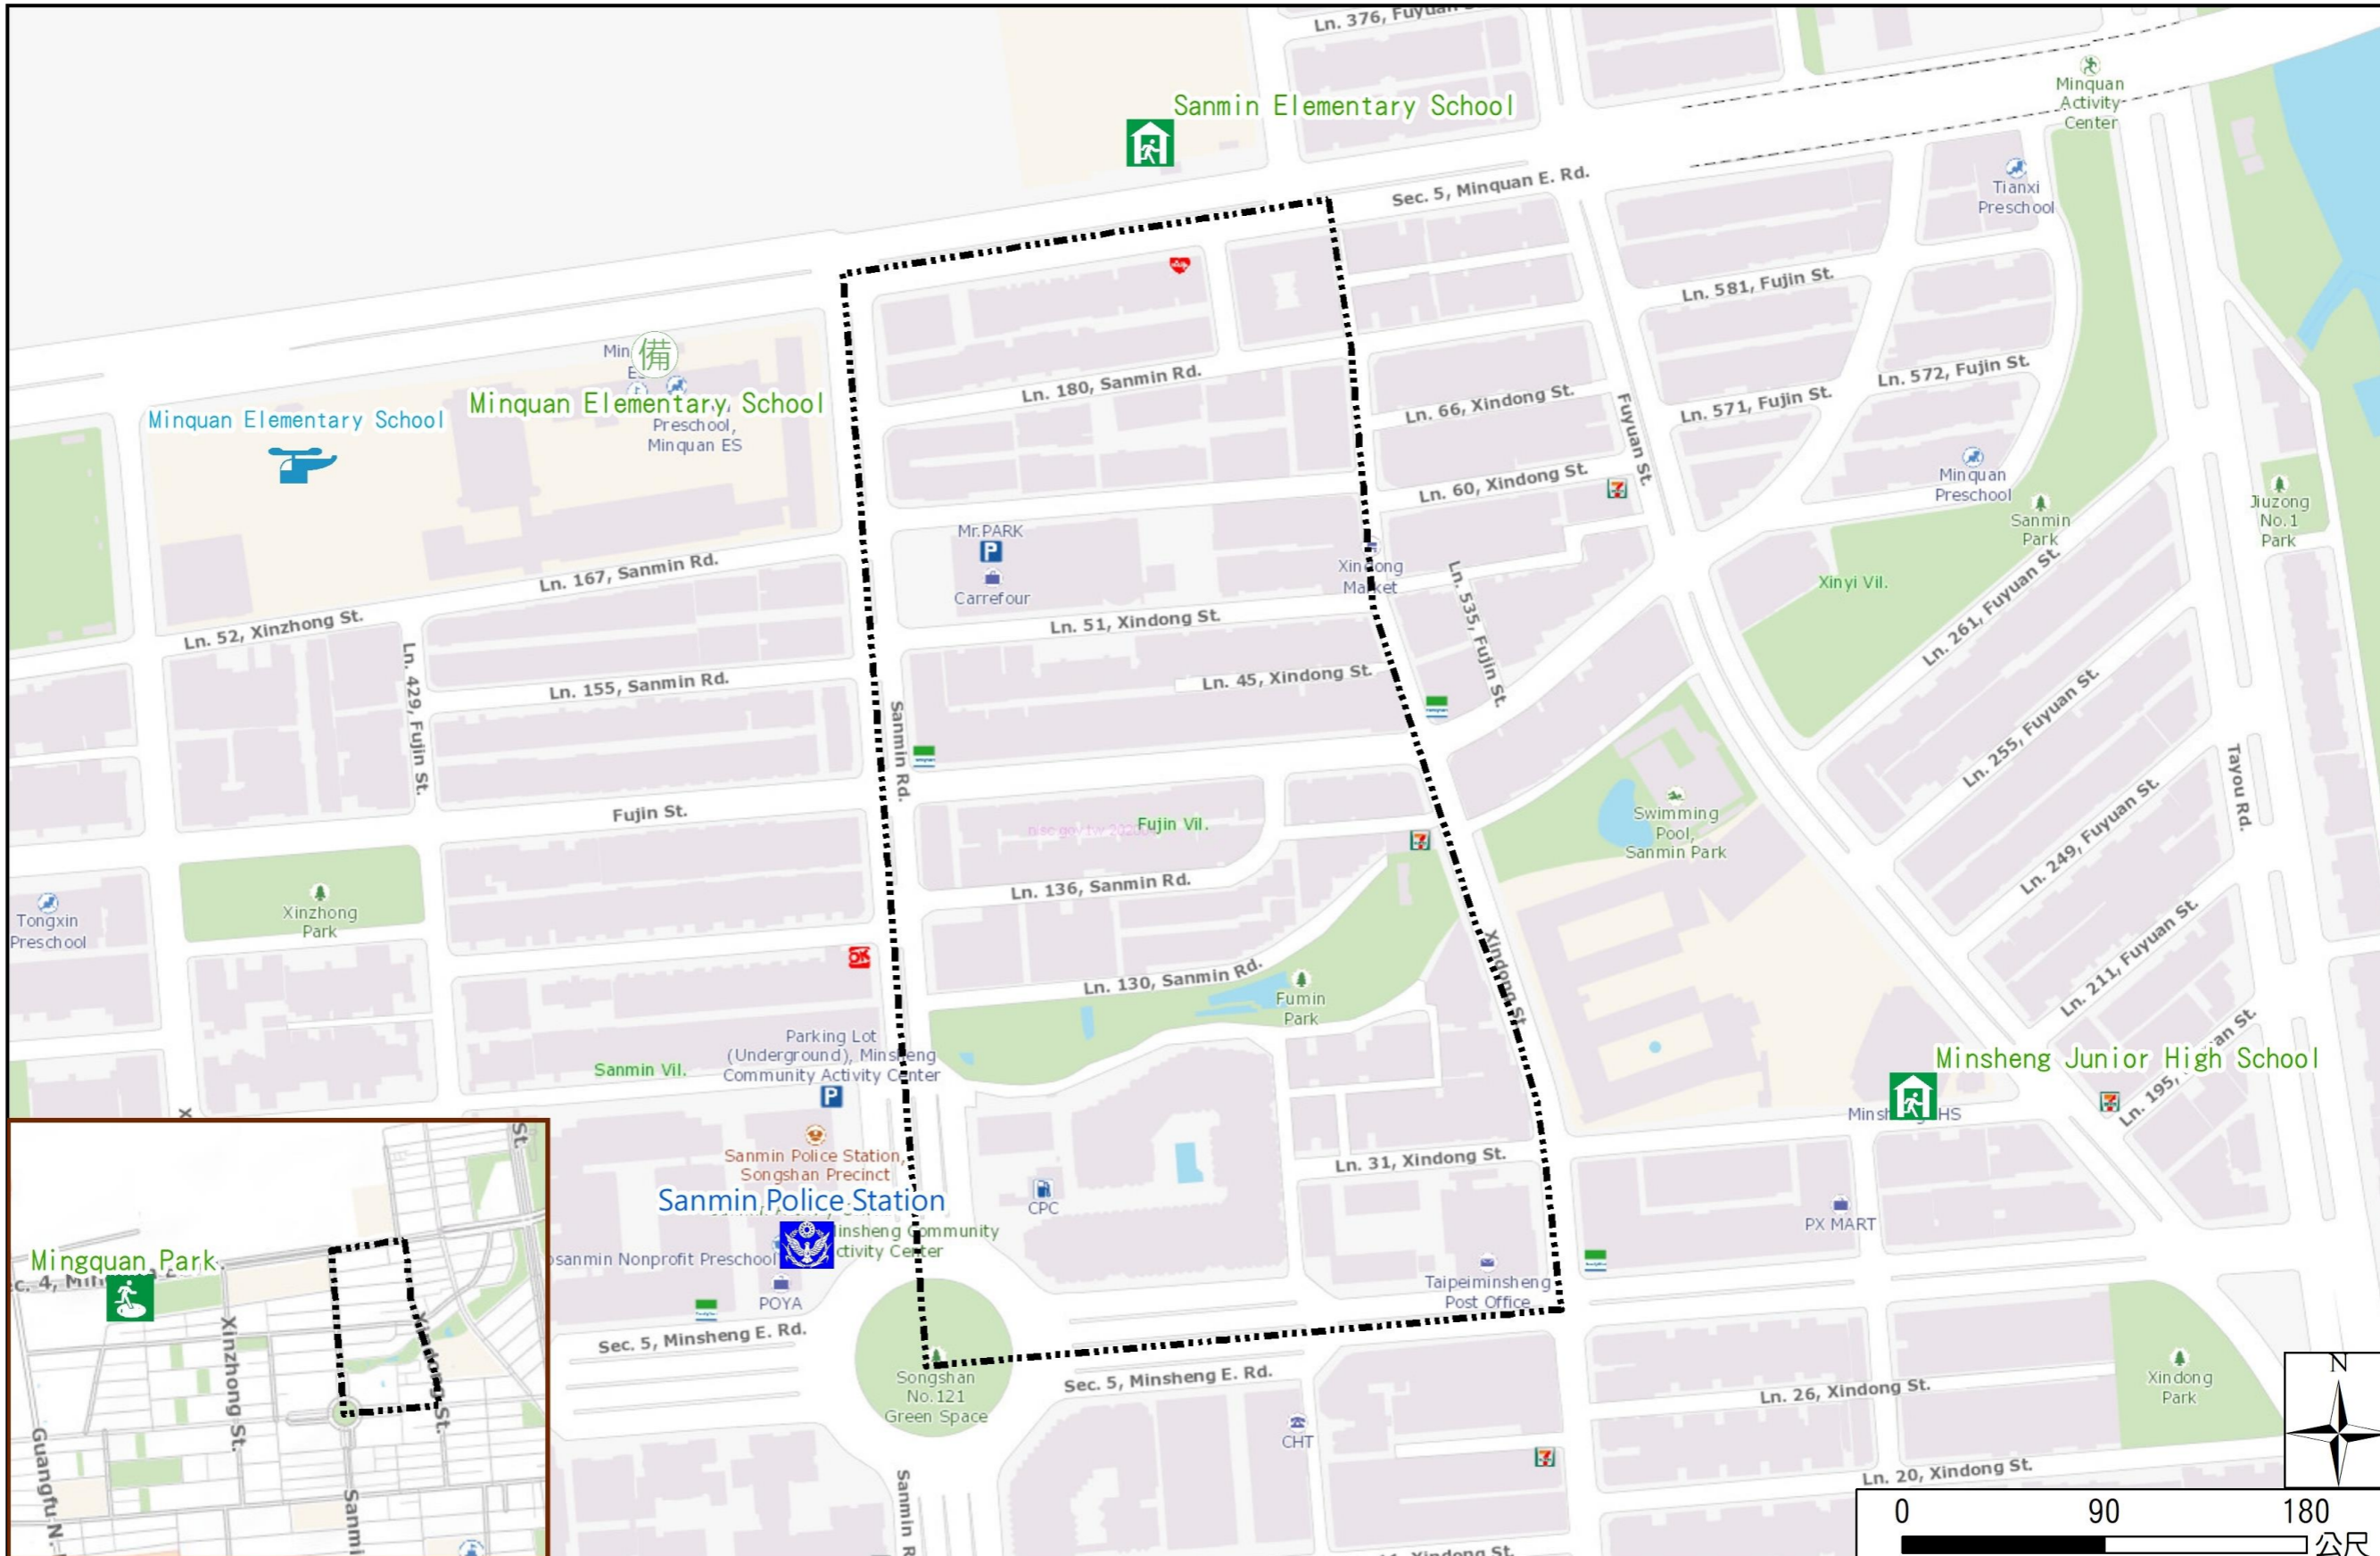

Fujin Vil., Songshan District., Taipei City Evacuation Map

Disaster notification Unit

Taipei Citizen Hotline : 1999
 Fire Department Tel. : 119
 Police Department Tel. : 110
 EOC of Songshan District.
 Non-emergency number : 02-87878787
 Emergency number : 02-66150119
 Officer
 Mobile : 0988-179567
 Note: Please call this District's EOC to ensure that the evacuation shelter is open

Disaster Prevention Information Website

Taipei City Disaster Prevention Information Website

Knowledge of disaster prevention

Flood: Vertical evacuation or preventive evacuation
 Earthquake :

More disaster prevention knowledge :
 Taipei City Disaster Prevention Guide

Evacuation Shelter

Name	Mingquan Park Applicable to earthquake situations
Address	Intersection of Sec. 4, Minquan E. Rd. and Xinzhong St.
Capacity	2465
Contact number	02-25850192
Name	Minsheng Junior High School (School for Priority Shelter) Applicable to earthquake situations
Address	No.1, Ln. 30, Xindong St.
Capacity	161
Contact number	02-27653433#300
Name	Sanmin Elementary School (School for Priority Shelter) Applicable to earthquake situations
Address	No.1, Sec. 5, Minquan E. Rd.
Capacity	140
Contact number	02-27646080#231
Name	Minquan Elementary School
Address	No.200, Sec. 4, Minquan E. Rd.
Capacity	80
Contact number	02-27652327#650