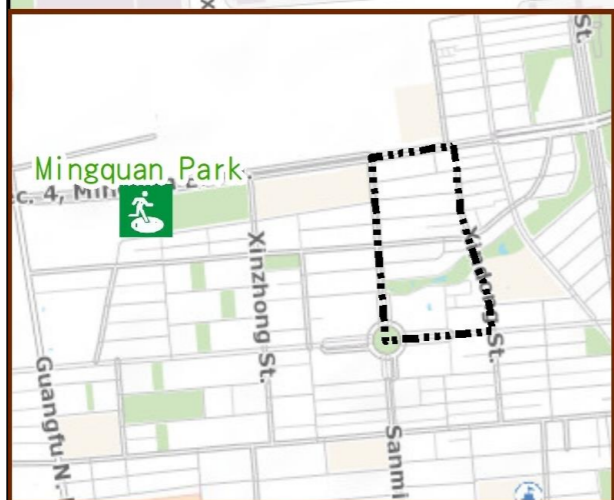

Evacuation Shelter

Name	Mingquan Park Applicable to earthquake situations
Address	Intersection of Sec. 4, Minquan E. Rd. and Xinzhong St.
Capacity	2465
Contact number	02-25850192
Name	Minsheng Junior High School (School for Priority Shelter) Applicable to earthquake situations
Address	No.1, Ln. 30, Xindong St.
Capacity	161
Contact number	02-27653433#300
Name	Sanmin Elementary School (School for Priority Shelter) Applicable to earthquake situations
Address	No.1, Sec. 5, Minquan E. Rd.
Capacity	140
Contact number	02-27646080#231
Name	Minquan Elementary School
Address	No.200, Sec. 4, Minquan E. Rd.
Capacity	80
Contact number	02-27652327#650