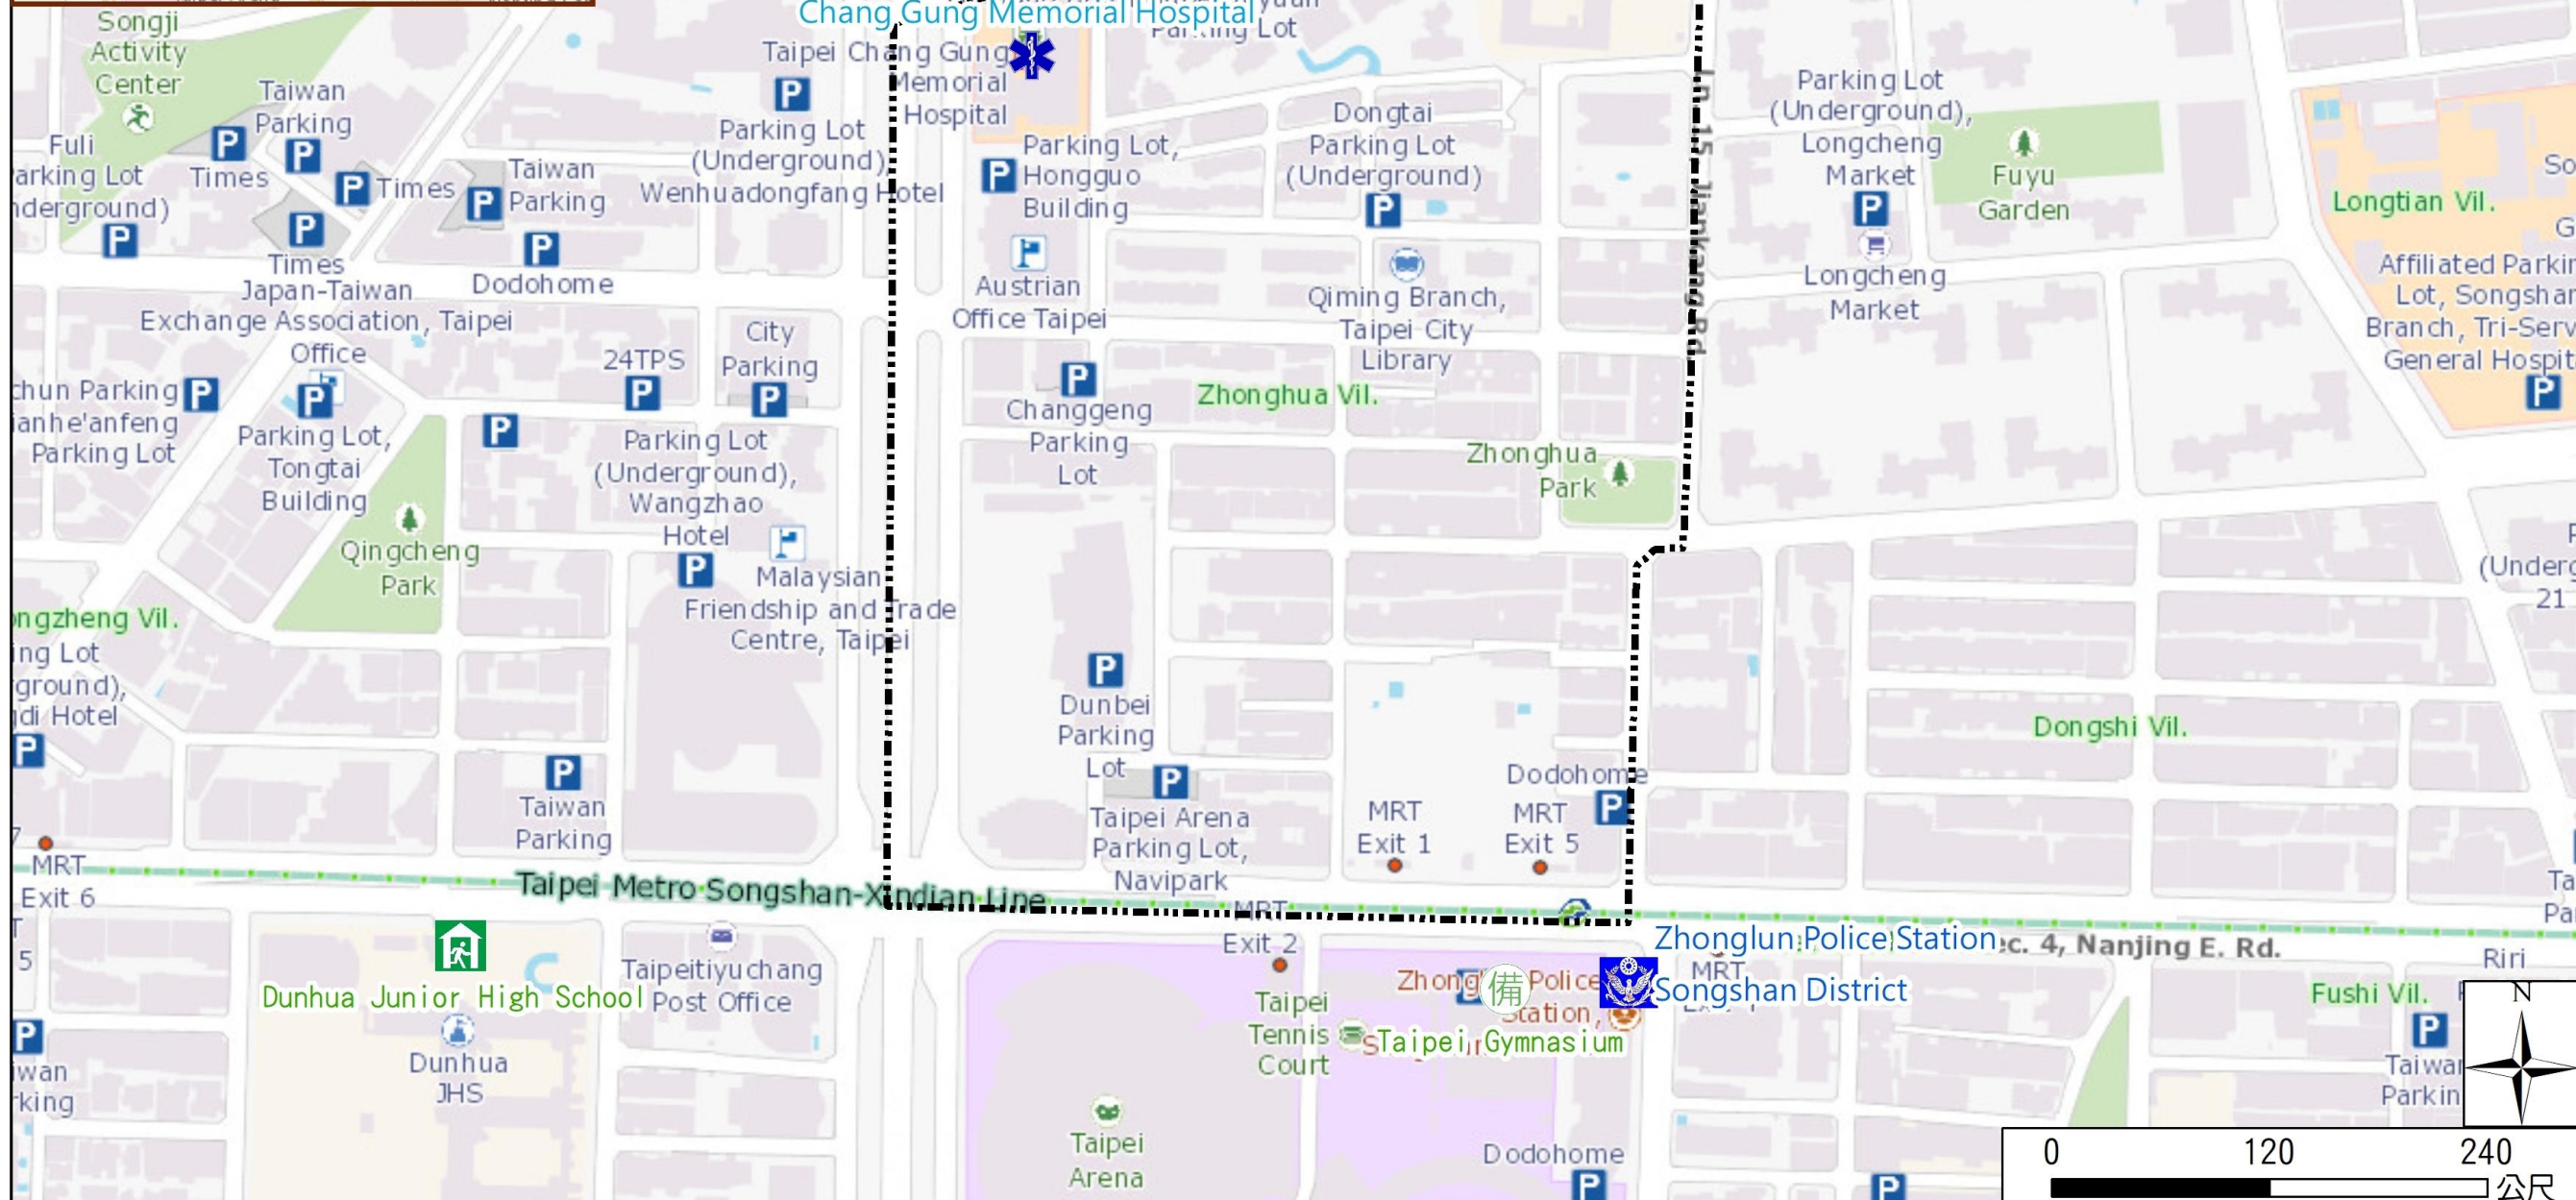

Zhonghua Vil., Songshan Dist., Taipei City Evacuation Map

Disaster notification Unit

Taipei Citizen Hotline : 1999
 Fire Department Tel. : 119
 Police Department Tel. : 110
 EOC of Songshan Dist.
 Non-emergency number : 02-87878787
 Emergency number : 02-66150119
 Officer
 Mobile : 0988-179574
 Note: Please call this District's EOC to ensure that the evacuation shelter is open

Evacuation Shelter

Name	Mingquan Park Applicable to earthquake situations
Address	Intersection of Sec. 4, Minquan E. Rd. and Xinzhong St.
Capacity	2465
Contact number	02-25850192
Name	Minsheng Elementary School (School for Priority Shelter) Applicable to flood situations
Address	No.18, Ln. 199, Dunhua N. Rd.
Capacity	126
Contact number	02-27122452#830
Name	Dunhua Junior High School (School for Priority Shelter) Applicable to flood situations
Address	No.300, Sec. 3, Nanjing E. Rd.
Capacity	253
Contact number	02-87717890#50
Name	Taipei Gymnasium
Address	No.10, Sec. 4, Nanjing E. Rd.
Capacity	1,000
Contact number	02-25702330#6552