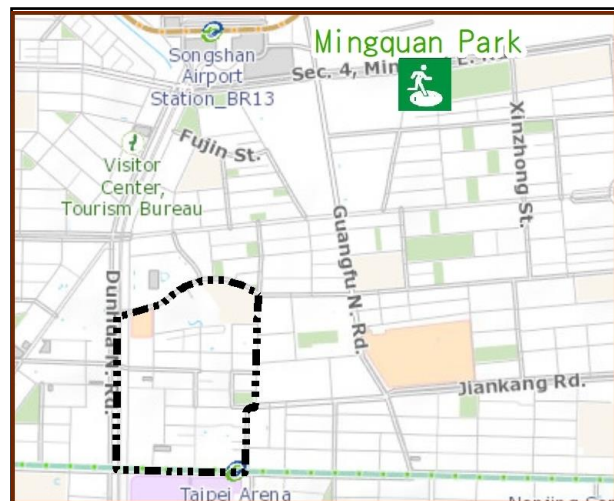

Evacuation Shelter

Name	Mingquan Park Applicable to earthquake situations
Address	Intersection of Sec. 4, Minquan E. Rd. and Xinzhong St.
Capacity	2465
Contact number	02-25850192
Name	Minsheng Elementary School (School for Priority Shelter) Applicable to flood situations
Address	No.18, Ln. 199, Dunhua N. Rd.
Capacity	126
Contact number	02-27122452#830
Name	Dunhua Junior High School (School for Priority Shelter) Applicable to flood situations
Address	No.300, Sec. 3, Nanjing E. Rd.
Capacity	253
Contact number	02-87717890#50
Name	Taipei Gymnasium
Address	No.10, Sec. 4, Nanjing E. Rd.
Capacity	1,000
Contact number	02-25702330#6552