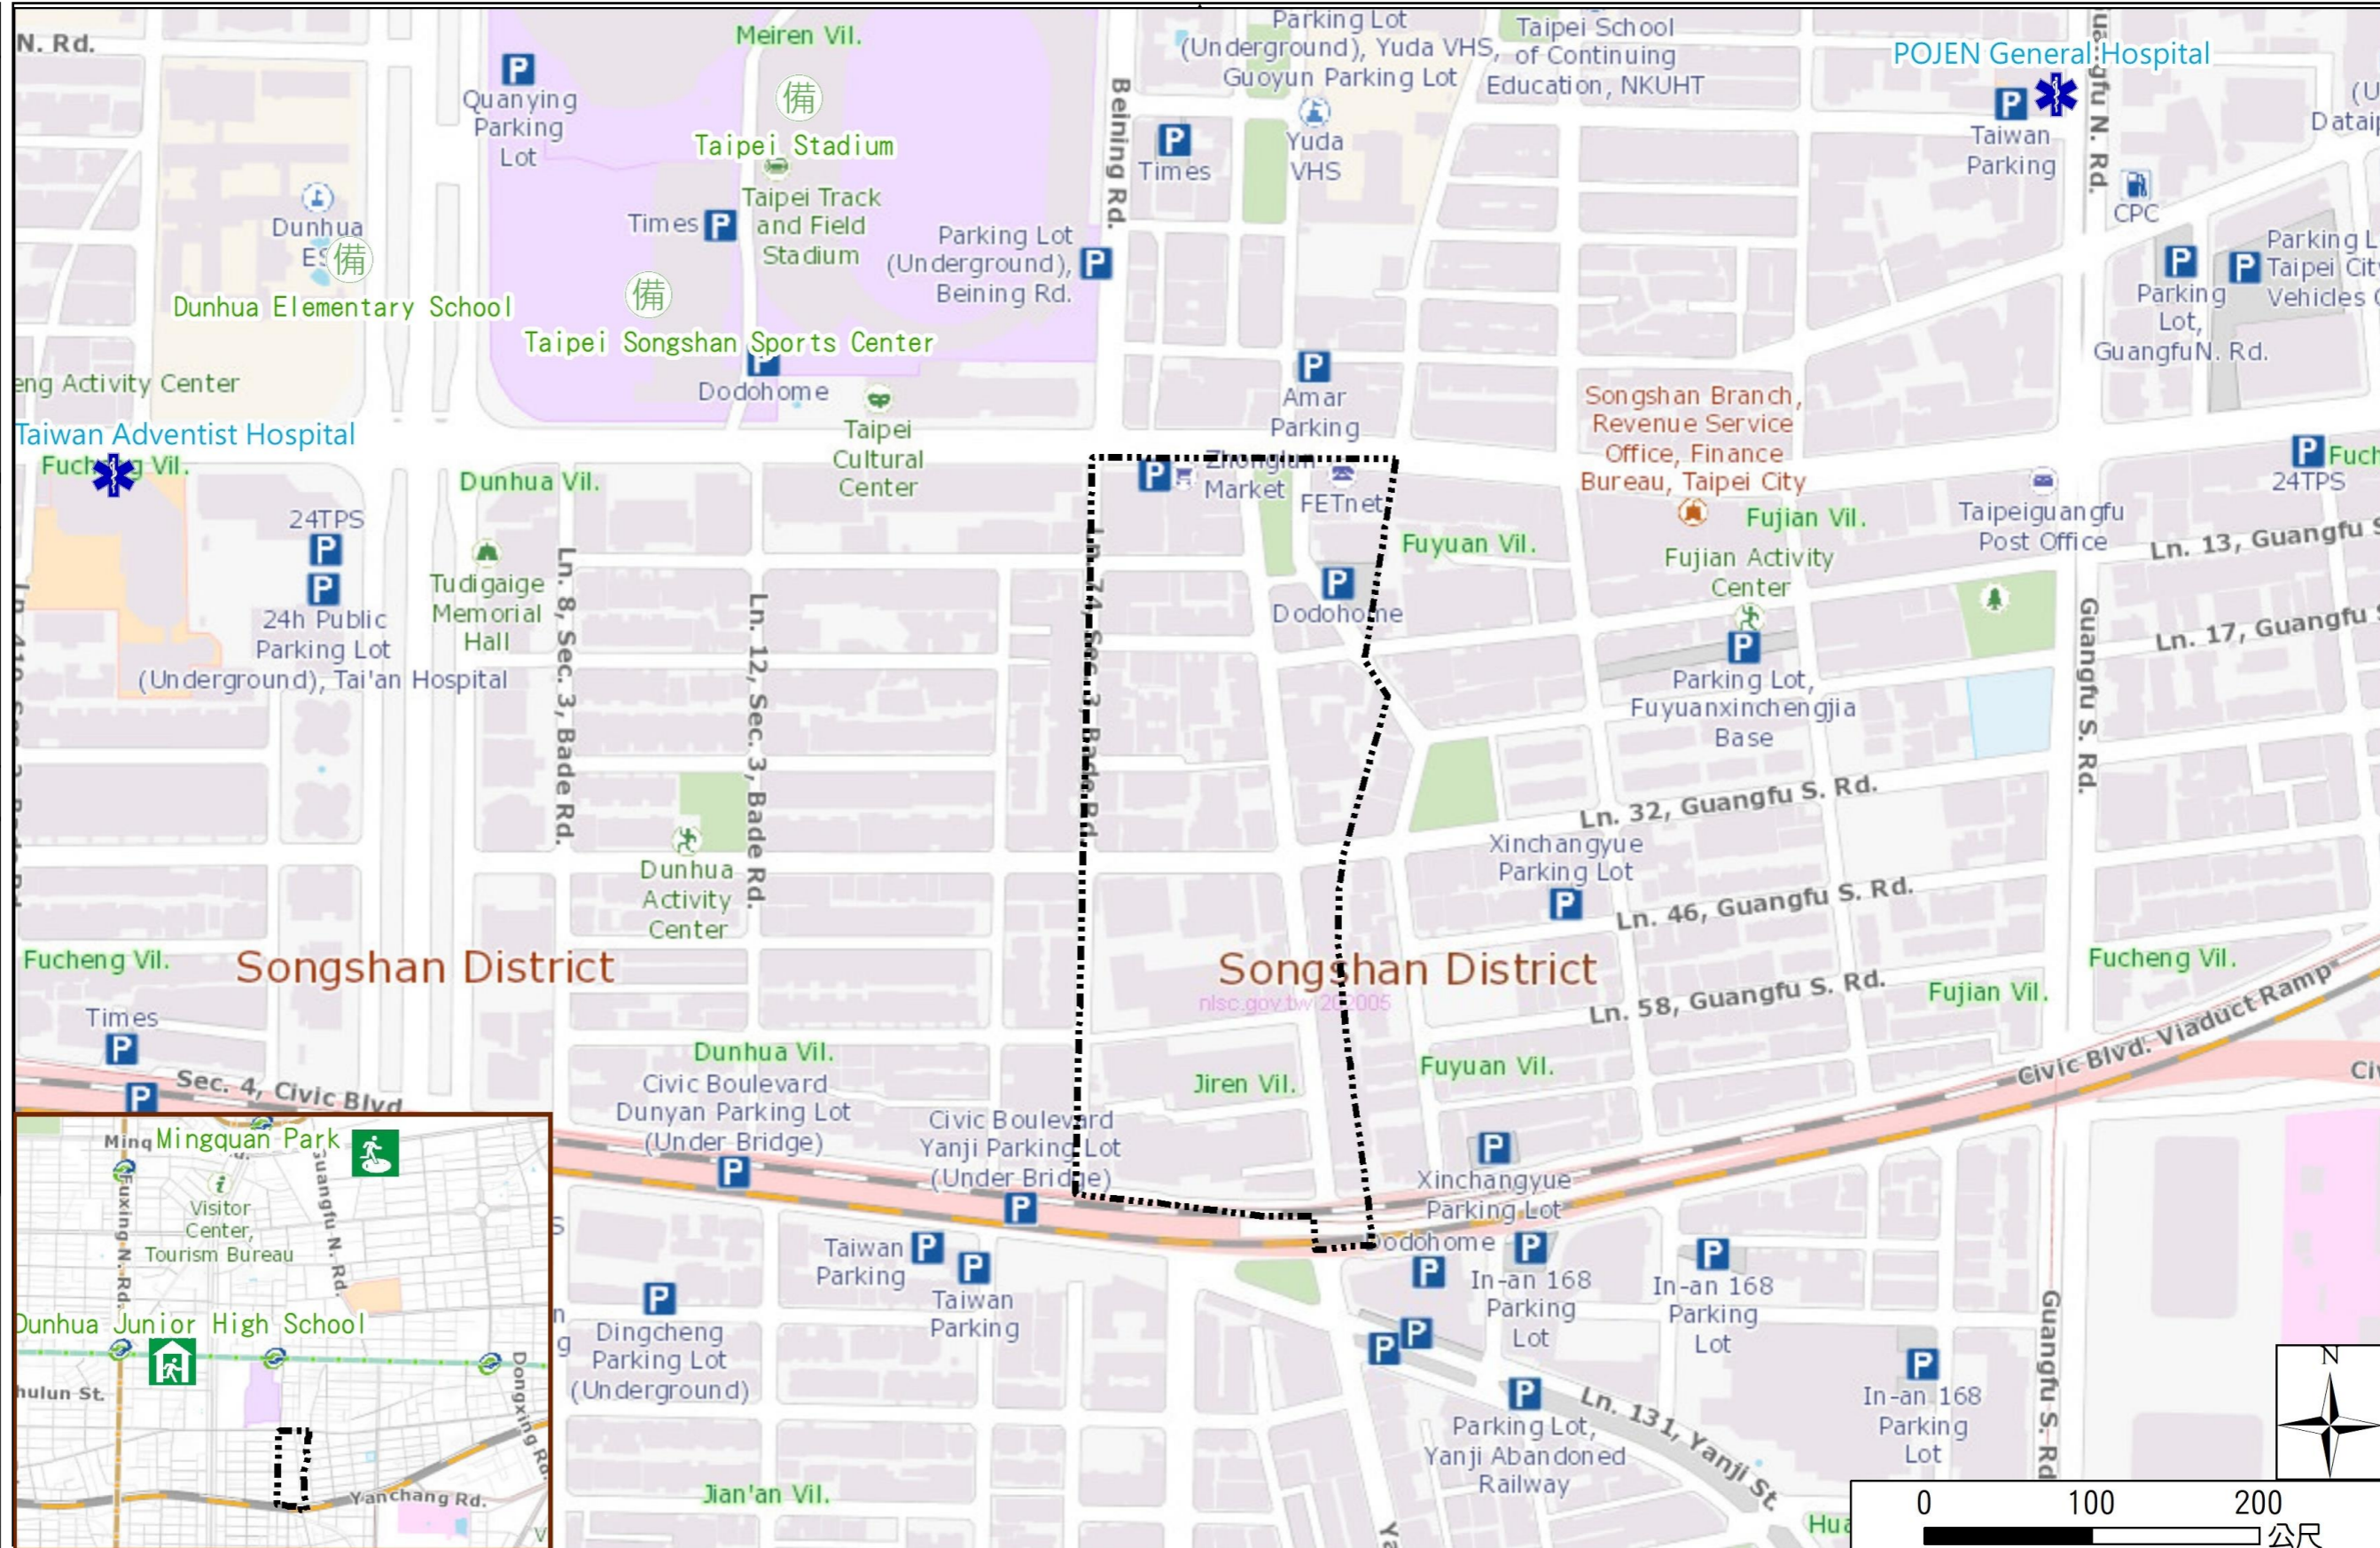

Jiren Vil., Songshan Dist., Taipei City Evacuation Map

Disaster notification Unit

Taipei Citizen Hotline : 1999
Fire Department Tel. : 119
Police Department Tel. : 110
EOC of Songshan Dist.
Non-emergency number : 02-87878787
Emergency number : 02-66150119
Officer
Mobilel : 0988-179591
Note: Please call this District's EOC to ensure that the evacuation shelter is open

Disaster Prevention Information Website

Taipei City Disaster Prevention Information Website

Knowledge of disaster prevention

Flood: Vertical evacuation or preventive evacuation
Earthquake :

More disaster prevention knowledge :
Taipei City Disaster Prevention Guide

Evacuation Shelter

Name	Mingquan Park Applicable to earthquake situations
Address	Intersection of Sec. 4, Minquan E. Rd. and Xinzhong St.
Capacity	2465
Contact number	02-25850192
Name	Dunhua Junior High School (School for Priority Shelter) Applicable to flood situations
Address	No.300, Sec. 3, Nanjing E. Rd.
Capacity	253
Contact number	02-87717890#250
Name	Dunhua Elementary School
Address	No.2, Dunhua N. Rd.
Capacity	56
Contact number	02-27414065#130
Name	Taipei Stadium
Address	No.3, Dunhua N. Rd.
Capacity	440
Contact number	02-25702330#6520

圖例	里界 Village Boundary	避難收容處所 Evacuation Shelter	防救災單位 Disaster Rescue Resources	重要地標 Landmark
	里界 Village Boundary	室內避難收容處所(優先安置學校) Indoor Evacuation Shelter (School for Priority Shelter) 室外避難收容處所(防災公園) Outdoor Evacuation Shelter (Disaster Prevention Park) 避難收容處所(備用) Evacuation Shelter (Backup)	警察單位 Police Department 消防單位 Fire Department 急救責任醫院 Designated Hospital (Emergency Medical Treatment)	直升機起降場 Helicopter Pad 重要地標 Landmark