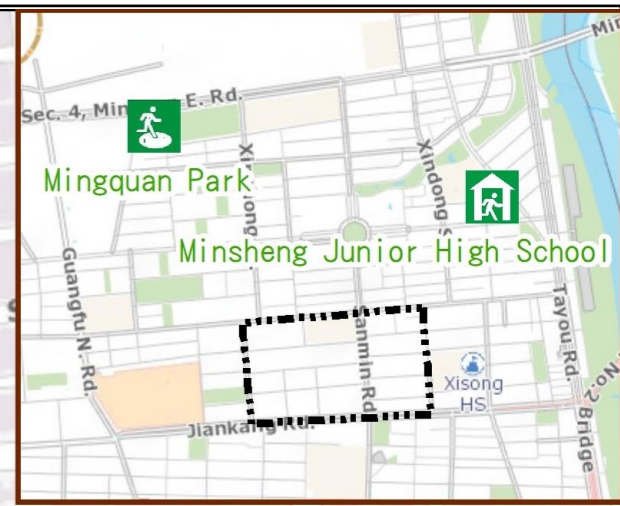

Ziqiang Vil., Songshan Dist., Taipei City Evacuation Map

Disaster notification Unit

Taipei Citizen Hotline : 1999
 Fire Department Tel. : 119
 Police Department Tel. : 110
 EOC of Songshan Dist.
 Non-emergency number : 02-87878787
 Emergency number : 02-66150119
 Officer
 Mobile : 0988-179583
 Note: Please call this District's EOC to ensure that the evacuation shelter is open

Evacuation Shelter

Name	Mingquan Park Applicable to earthquake situations
Address	Intersection of Sec. 4, Minquan E. Rd. and Xinzhong St.
Capacity	2465
Contact number	02-25850192
Name	Minsheng Park
Address	Aly. 4~8, Ln. 36, Sec. 5, Minsheng E. Rd.
Capacity	1554
Contact number	02-25850192
Name	Jiakang Elementary School
Address	No.168, Yanshou St.
Capacity	150
Contact number	02-25282814#131
Name	Xisong High School
Address	No.7, Ln. 325, Jiakang Rd.
Capacity	255
Contact number	02-25286618#113