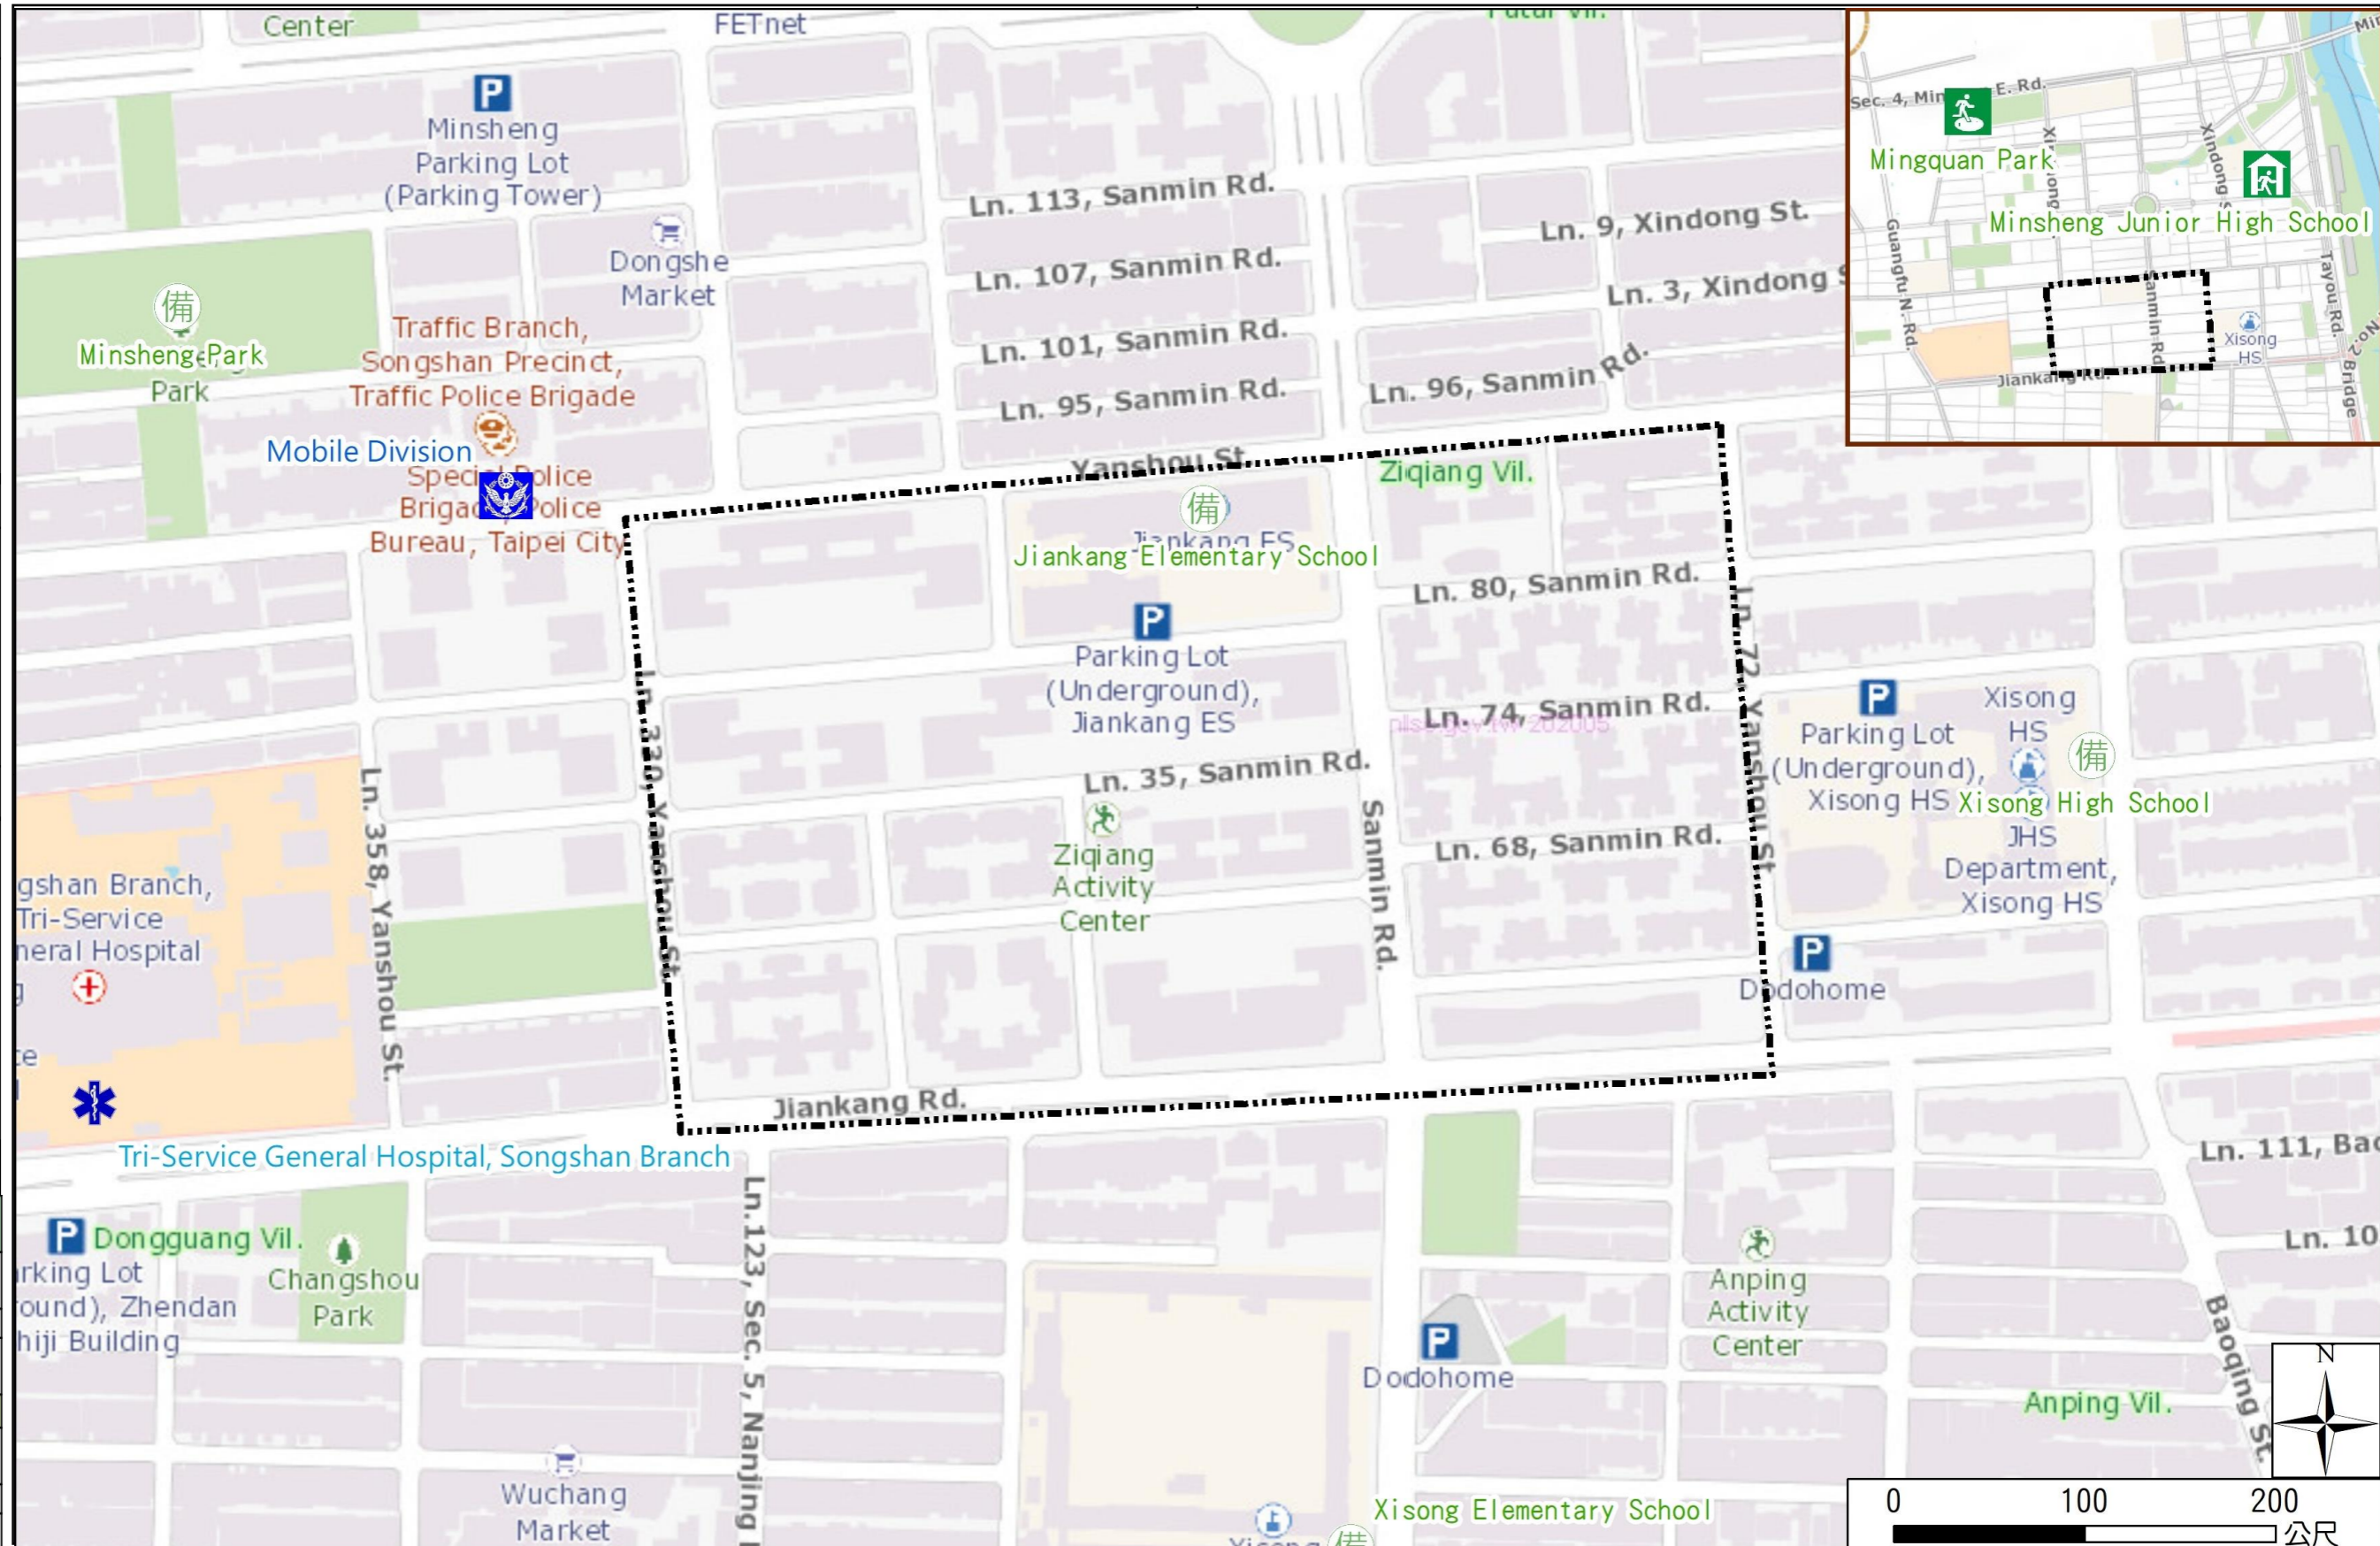

Ziqiang Vil., Songshan Dist., Taipei City Evacuation Map

Disaster notification Unit

Taipei Citizen Hotline : 1999
 Fire Department Tel. : 119
 Police Department Tel. : 110
 EOC of Songshan Dist.
 Non-emergency number : 02-87878787
 Emergency number : 02-66150119
 Officer
 Mobile : 0988-179583
 Note: Please call this District's EOC to ensure that the evacuation shelter is open

Disaster Prevention Information Website

Taipei City Disaster Prevention Information Website

Knowledge of disaster prevention

Flood: Vertical evacuation or preventive evacuation
 Earthquake :

More disaster prevention knowledge :
 Taipei City Disaster Prevention Guide

Evacuation Shelter

Name	Mingquan Park Applicable to earthquake situations
Address	Intersection of Sec. 4, Minquan E. Rd. and Xinzhong St.
Capacity	2465
Contact number	02-25850192
Name	Minsheng Park
Address	Aly. 4~8, Ln. 36, Sec. 5, Minsheng E. Rd.
Capacity	1554
Contact number	02-25850192
Name	Jiakang Elementary School
Address	No.168, Yanshou St.
Capacity	150
Contact number	02-25282814#131
Name	Xisong High School
Address	No.7, Ln. 325, Jiakang Rd.
Capacity	255
Contact number	02-25286618#113