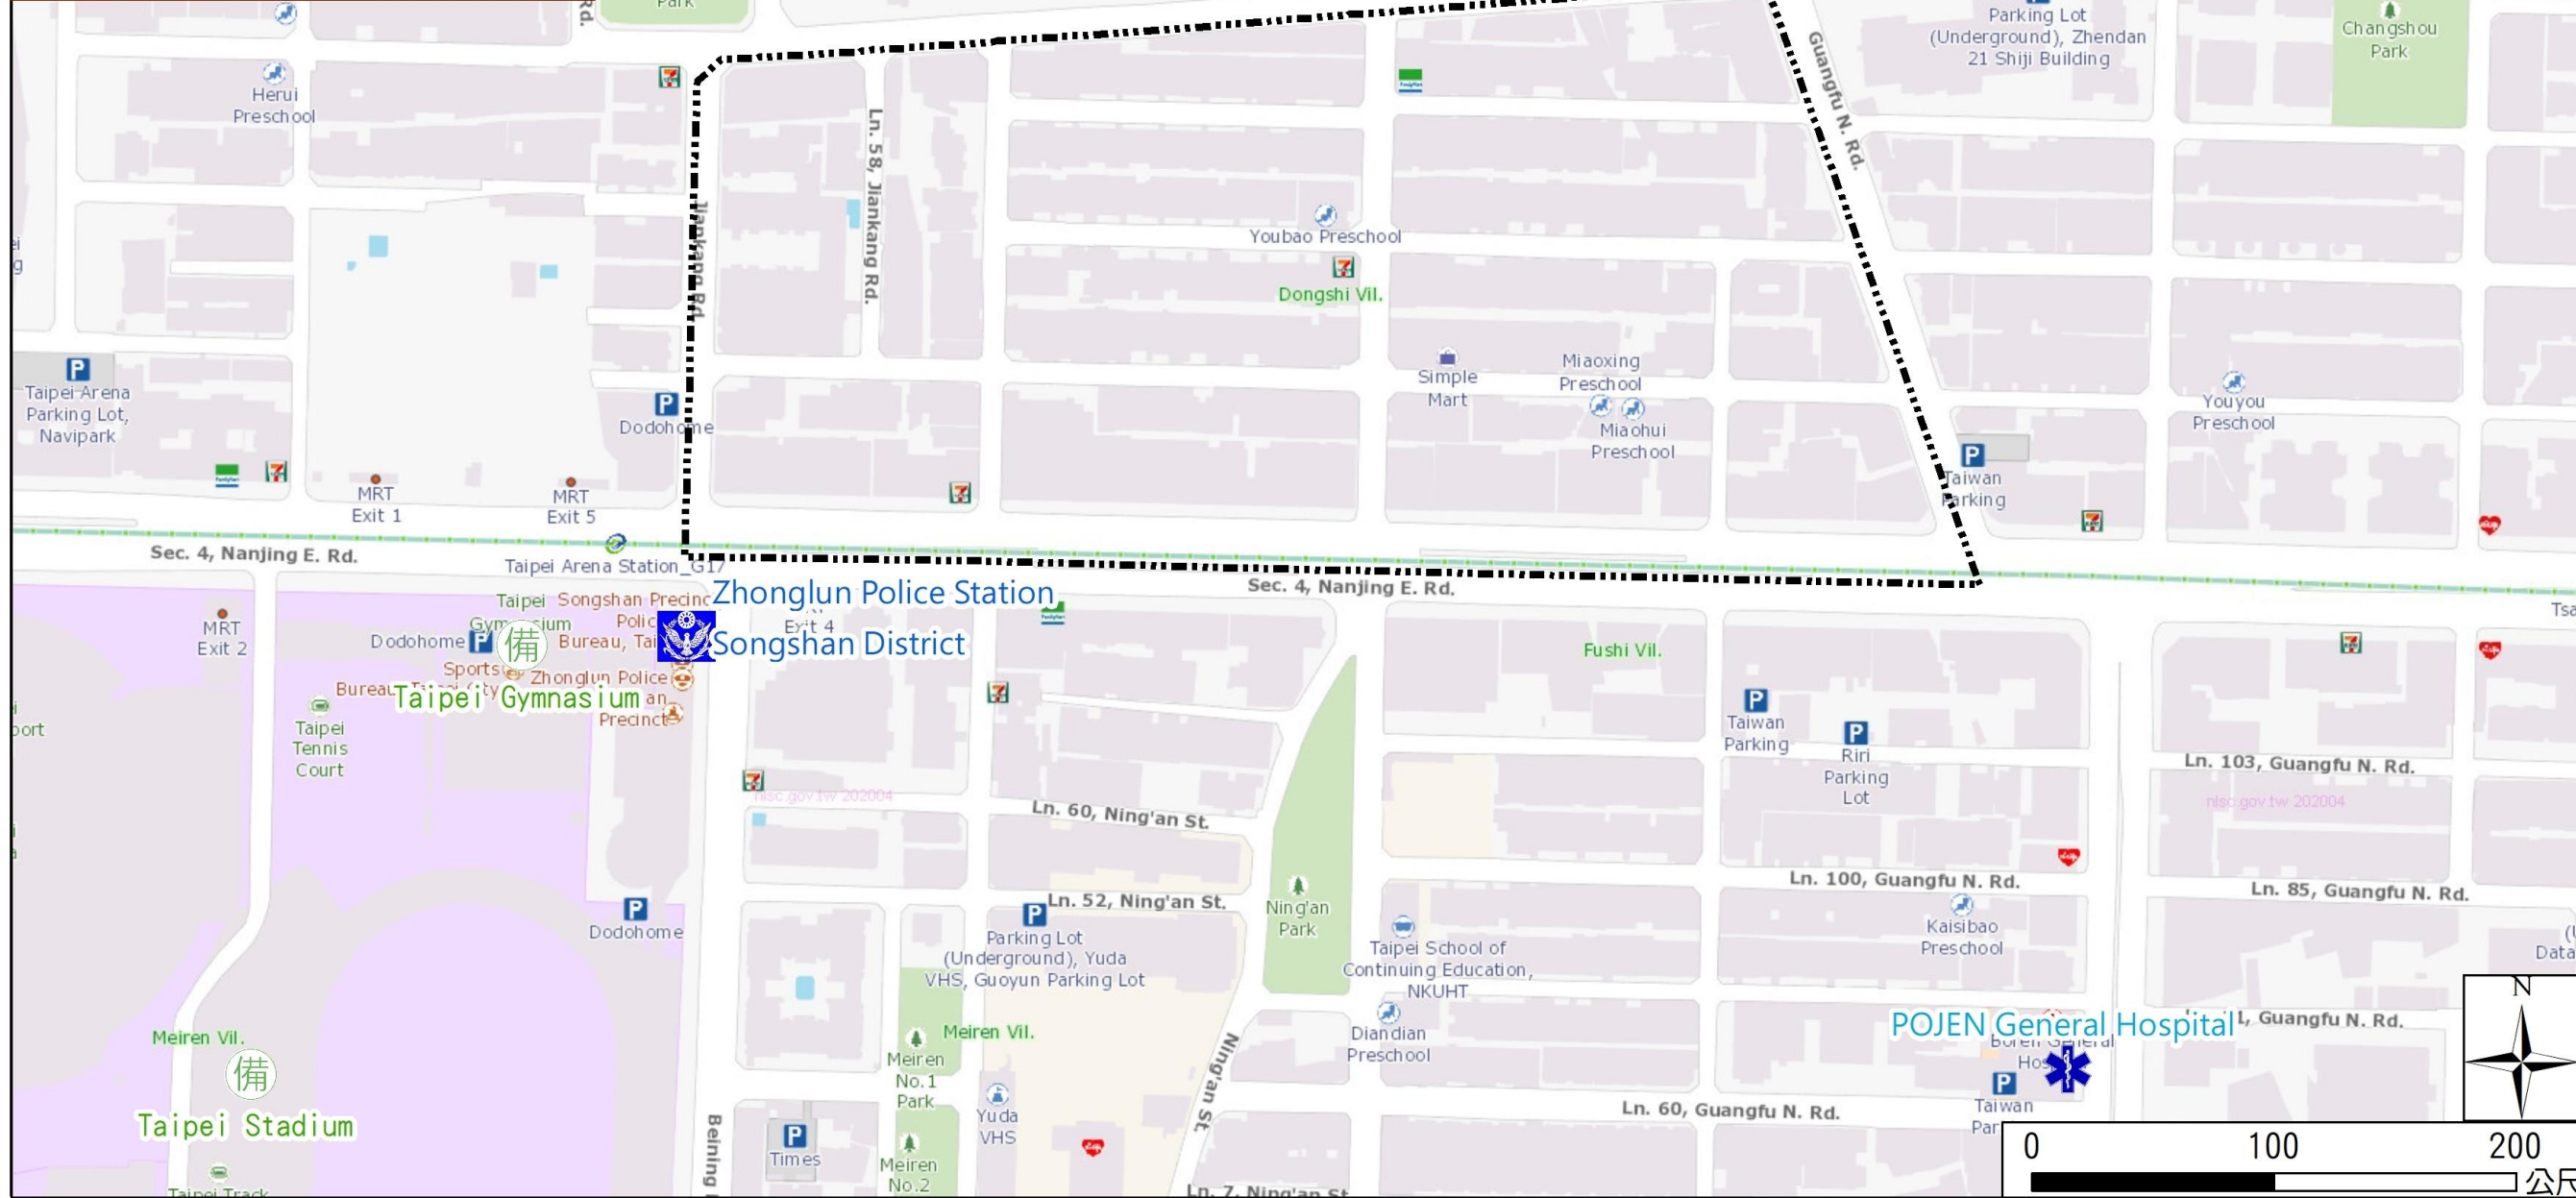

Dongshi Vil., Songshan Dist., Taipei City Evacuation Map

Disaster notification Unit

Taipei Citizen Hotline : 1999
Fire Department Tel. : 119
Police Department Tel. : 110
EOC of Songshan Dist.
Non-emergency number : 02-87878787
Emergency number : 22-66150119
Officer
Mobile : 0988-179575
Note: Please call this District's EOC to ensure that the evacuation shelter is open

Disaster Prevention Information Website

[Taipei City Disaster Prevention Information Website](#)

Knowledge of disaster prevention

Flood: Vertical evacuation or preventive evacuation
Earthquake :

More disaster prevention knowledge :
[Taipei City Disaster Prevention Guide](#)

Evacuation Shelter

Name	Applicable to earthquake situations
Mingquan Park	Applicable to earthquake situations
Address	Intersection of Sec. 4, Minquan E. Rd. and Xinzhong St.
Capacity	2465
Contact number	02-25850192
Name	Applicable to flood situations
Minsheng Elementary School (School for Priority Shelter)	Applicable to flood situations
Address	No.18, Ln. 199, Dunhua N. Rd.
Capacity	126
Contact number	02-27122452#830
Name	Taipei Gymnasium
Address	No.10, Sec. 4, Nanjing E. Rd.
Capacity	1,000
Contact number	02-25702330#6552
Name	Taipei Stadium
Address	No.3, Dunhua N. Rd.
Capacity	440
Contact number	02-25702330#6541

圖例	里界 Village Boundary	避難收容處所 Evacuation Shelter	防救災單位 Disaster Rescue Resources	重要地標 Landmark
	里界 Village Boundary	室內避難收容處所(優先安置學校) Indoor Evacuation Shelter (School for Priority Shelter) 室外避難收容處所(防災公園) Outdoor Evacuation Shelter (Disaster Prevention Park) 避難收容處所(備用) Evacuation Shelter (Backup)	警察單位 Police Department 消防單位 Fire Department 急救責任醫院 Designated Hospital (Emergency Medical Treatment)	重要地標 Landmark