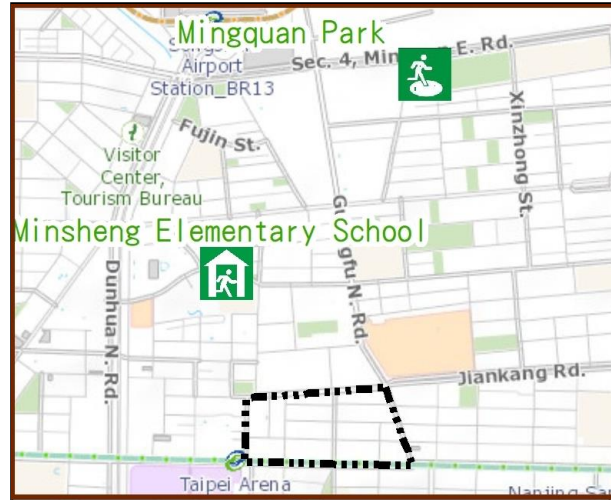

Evacuation Shelter

Name	Applicable to earthquake situations
Mingquan Park	Applicable to earthquake situations
Address	Intersection of Sec. 4, Minquan E. Rd. and Xinzhong St.
Capacity	2465
Contact number	02-25850192
Name	Applicable to flood situations
Minsheng Elementary School (School for Priority Shelter)	Applicable to flood situations
Address	No.18, Ln. 199, Dunhua N. Rd.
Capacity	126
Contact number	02-27122452#830
Name	Taipei Gymnasium
Address	No.10, Sec. 4, Nanjing E. Rd.
Capacity	1,000
Contact number	02-25702330#6552
Name	Taipei Stadium
Address	No.3, Dunhua N. Rd.
Capacity	440
Contact number	02-25702330#6541