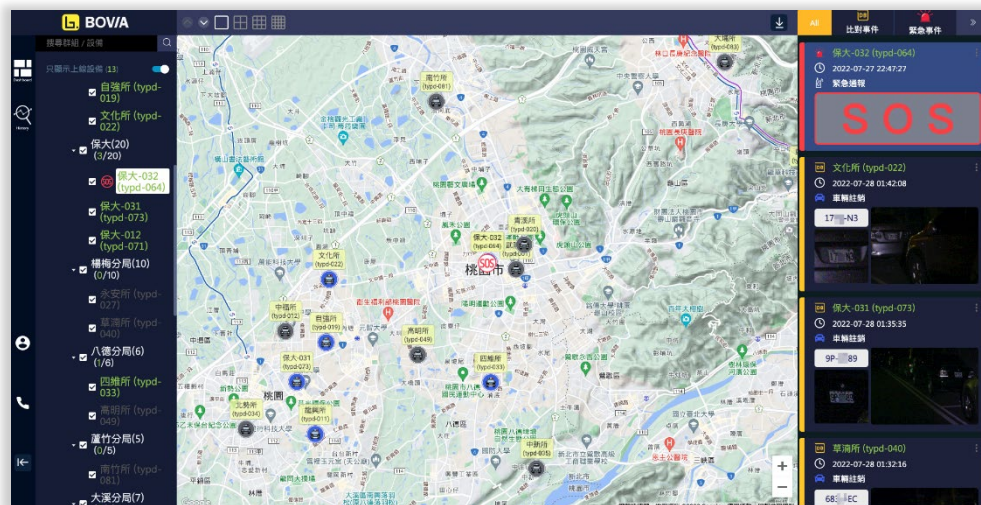

# 勤務指揮調度

即時影像，研判現場狀況

巡邏發生緊急狀況，勤指中心立即監看現場影像，以利調度警力支援。

巡邏軌跡，掌握警力分布

參照巡邏軌跡，掌握轄區巡邏警力分配情況，以利指揮調度警力派遣。

公告訊息推播

重大事件通報立即以文字訊息推送前端設備，前端設備自動語音播放內容。

# 勤務指揮管理系統

The screenshot displays the BOVIA system interface with several key components and callouts:

- 群組/設備搜尋欄 (Group/Device Search Bar):** Located on the top left, it includes a search bar and a 'Show Online Only' toggle.
- 登入帳號資訊 (Login Account Information):** A sidebar on the left showing user accounts like 'debby.lin', 'wanlin-VideoTitle', and 'william-test-001'.
- 即時影像 顯示模式切換 (Live Video Display Mode Switch):** A red box highlights the top navigation icons for switching between different display modes.
- 顯示全部事件 (Show All Events):** A button in the top right navigation bar.
- 顯示比對事件 (Show Comparison Events):** A button in the top right navigation bar.
- 顯示緊急事件 (Show Emergency Events):** A button in the top right navigation bar.
- 開啟/關閉事件列表 (Open/Close Event List):** A callout pointing to the event list on the right side of the screen.
- 語音對講 / 群組通話 (Voice Chat / Group Call):** A callout pointing to the bottom left navigation icon.
- 設備GPS定位/軌跡 (Device GPS Location/Track):** A callout pointing to the map view at the bottom of the screen.
- 即時/歷史事件檢視 (Real-time/History Event View):** A callout pointing to the event list on the right side of the screen.